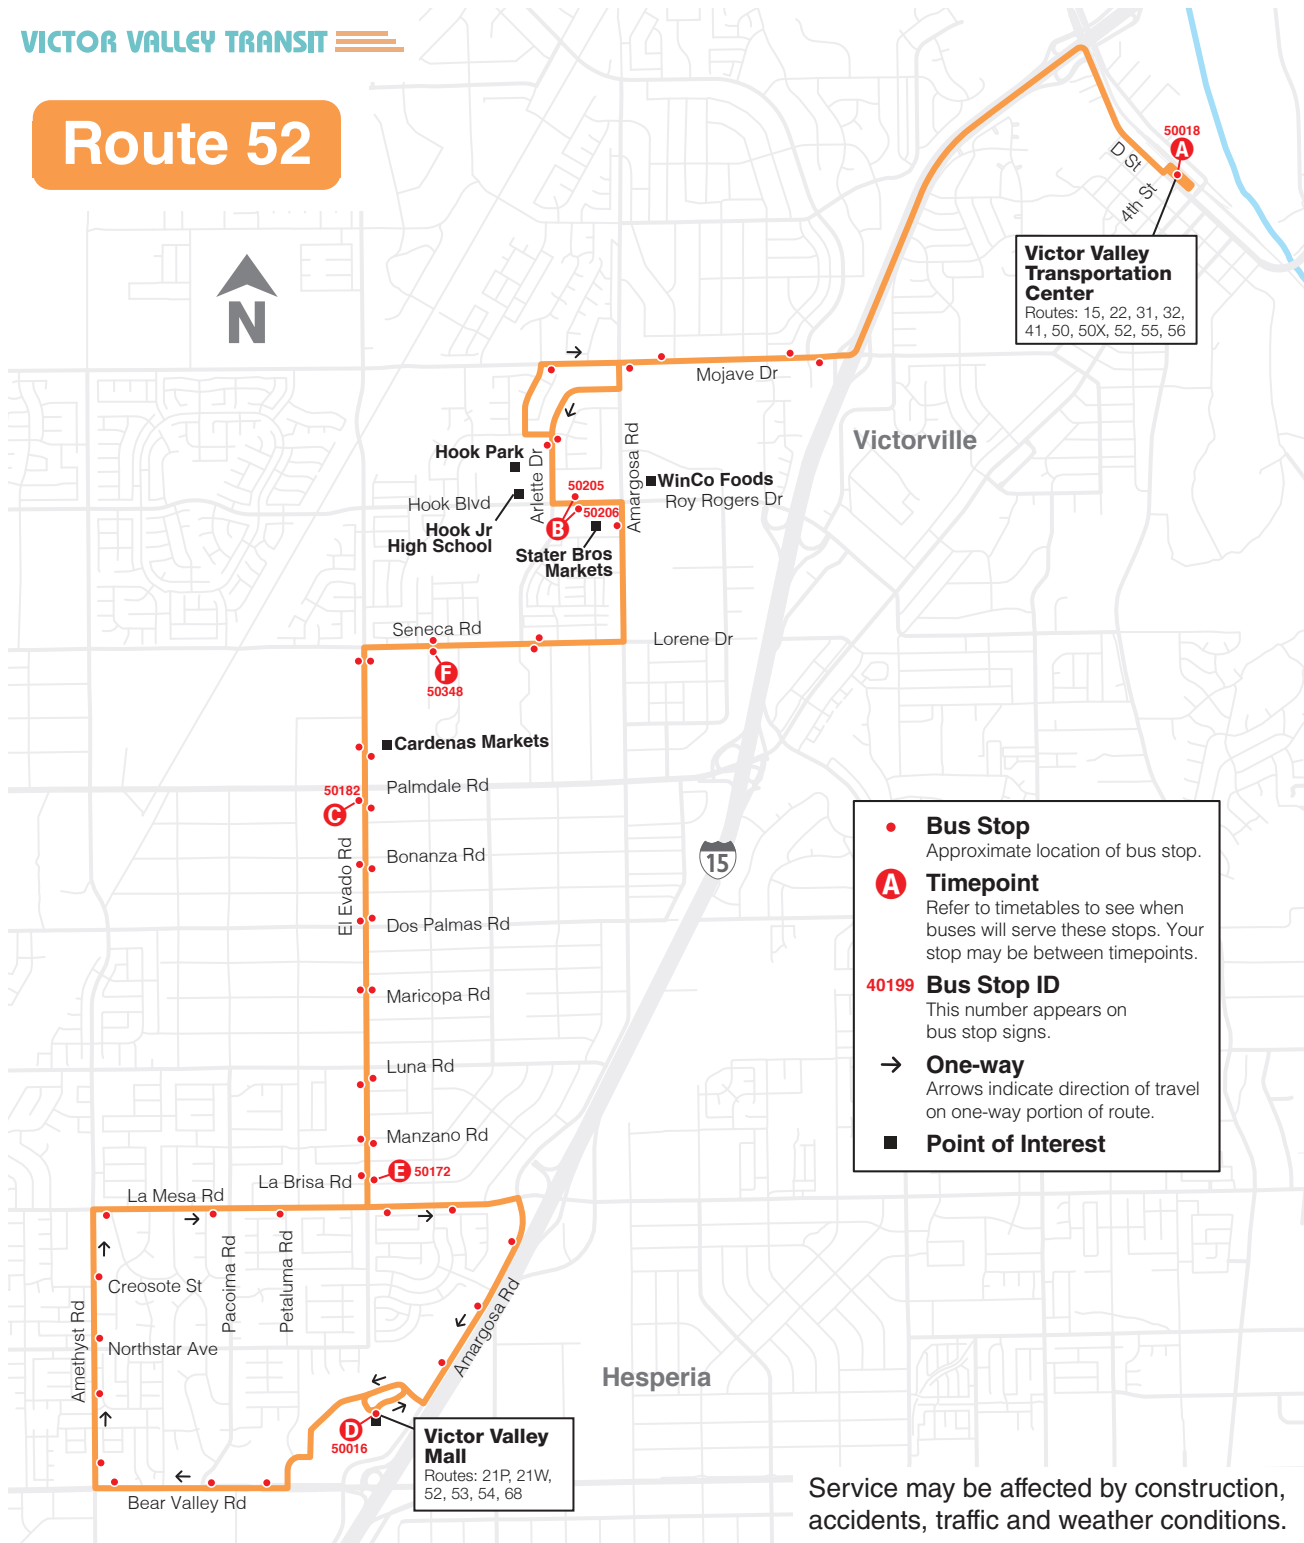

Route 52

Service may be affected by construction, accidents, traffic and weather conditions.

Monday-Friday

Southbound

	Victor Valley Transportation Center A	Hook Blvd & Arlette Dr B	El Evado Rd & Palmdale Rd C	Victor Valley Mall D
AM	6:20	6:32	6:40	6:49
	7:20	7:32	7:40	7:49
	7:50	8:02	8:10	8:19
	8:20	8:32	8:40	8:49
	8:50	9:02	9:11	9:20
	9:20	9:32	9:41	9:50
	9:50	10:02	10:11	10:20
	10:20	10:32	10:41	10:50
	10:50	11:02	11:11	11:20
	11:15	11:27	11:36	11:45
	11:45	11:57	12:06	12:15
PM	12:15	12:27	12:36	12:45
	12:45	12:57	1:06	1:15
	1:15	1:27	1:36	1:45
	1:45	1:57	2:06	2:15
	2:15	2:27	2:36	2:45
	2:45	2:57	3:06	3:15
	3:15	3:28	3:36	3:45
	3:45	3:58	4:06	4:15
	4:15	4:28	4:36	4:45
	4:50	5:03	5:11	5:20
	5:30	5:43	5:51	6:00
6:15	6:28	6:36	6:45	
7:30	7:41	7:48	7:56	
8:40	8:51	8:58	9:06	

Northbound

	Victor Valley Mall D	El Evado Rd & La Brisa Rd E	Seneca Rd & Del Gado Rd F	Victor Valley Transportation Center A
AM	6:30	6:43	6:49	7:03
	6:51	7:04	7:10	7:24
	7:51	8:04	8:10	8:24
	8:21	8:34	8:40	8:54
	8:51	9:04	9:10	9:25
	9:24	9:37	9:43	9:58
	9:55	10:08	10:14	10:29
	10:25	10:38	10:44	10:59
	10:55	11:08	11:14	11:29
	11:25	11:38	11:44	11:59
	11:50	12:03	12:09	12:24
PM	12:20	12:33	12:39	12:54
	12:50	1:03	1:09	1:24
	1:20	1:33	1:39	1:54
	1:50	2:03	2:09	2:24
	2:20	2:33	2:39	2:54
	2:50	3:03	3:09	3:24
	3:19	3:32	3:38	3:53
	3:49	4:02	4:08	4:23
	4:19	4:32	4:38	4:53
	4:49	5:02	5:08	5:23
	5:24	5:37	5:43	5:58
6:49	7:02	7:08	7:22	
8:00	8:13	8:19	8:33	

Saturday

Southbound

	Victor Valley Transportation Center A	Hook Blvd & Arlette Dr B	El Evado Rd & Palmdale Rd C	Victor Valley Mall D
AM	7:05	7:18	7:26	7:35
	8:20	8:33	8:41	8:50
	9:35	9:48	9:56	10:05
	10:50	11:03	11:11	11:20
PM	12:05	12:18	12:26	12:35
	1:20	1:33	1:41	1:50
	2:35	2:48	2:56	3:05
	3:50	4:03	4:11	4:20
	5:05	5:18	5:26	5:35
	6:20	6:33	6:41	6:50
	7:35	7:48	7:56	8:05

Northbound

	Victor Valley Mall D	El Evado Rd & La Brisa Rd E	Seneca Rd & Del Gado Rd F	Victor Valley Transportation Center A
AM	7:36	7:50	7:56	8:10
	8:51	9:05	9:11	9:25
	10:06	10:20	10:26	10:40
	11:21	11:35	11:41	11:55
PM	12:36	12:50	12:56	1:10
	1:51	2:05	2:11	2:25
	3:06	3:20	3:26	3:40
	4:21	4:35	4:41	4:55
	5:36	5:50	5:56	6:10
	6:51	7:05	7:11	7:25

Sunday

Southbound

	Victor Valley Transportation Center A	Hook Blvd & Arlette Dr B	El Evado Rd & Palmdale Rd C	Victor Valley Mall D
AM	8:20	8:32	8:40	8:49
	9:35	9:47	9:55	10:04
	10:50	11:02	11:10	11:19
PM	12:05	12:17	12:25	12:34
	1:20	1:32	1:40	1:49
	2:35	2:47	2:55	3:04
	3:50	4:02	4:10	4:19
	5:05	5:17	5:25	5:34

Northbound

	Victor Valley Mall D	El Evado Rd & La Brisa Rd E	Seneca Rd & Del Gado Rd F	Victor Valley Transportation Center A
AM	7:40	7:53	7:59	8:13
	8:52	9:05	9:11	9:25
	10:07	10:20	10:26	10:40
PM	12:37	12:50	12:56	1:10
	1:22	1:35	1:41	1:55
	1:52	2:05	2:11	2:25
	3:07	3:20	3:26	3:40
	4:22	4:35	4:41	4:55
5:37	5:50	5:56	6:10