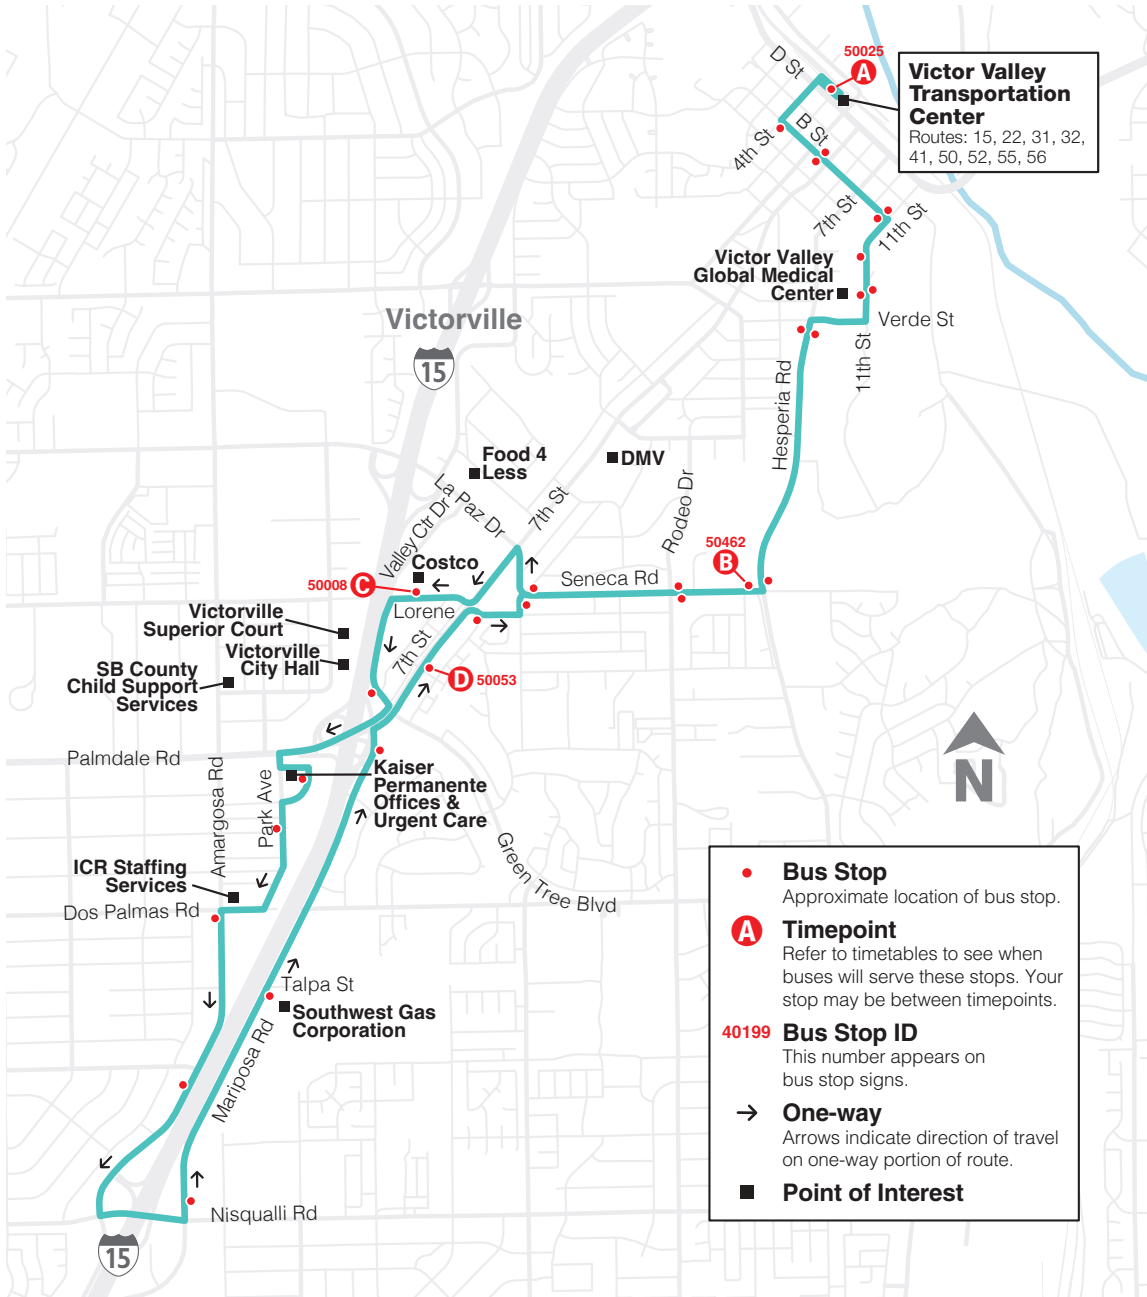

Victor Valley Transportation Center – Lorene/7th

Monday-Friday

Southbound

	Victor Valley Transportation Center A	Seneca Rd & Hesperia Rd B	Lorene Dr & 7th St C
AM	6:15	6:28	6:39
	7:20	7:33	7:44
	8:20	8:33	8:44
	9:20	9:36	9:51
	10:50	11:06	11:21
PM	12:15	12:31	12:46
	1:25	1:41	1:56
	2:45	3:01	3:14
	4:15	4:30	4:43
	5:25	5:40	5:53
	7:15	7:28	7:39
	8:15	8:28	8:39

Northbound

	Lorene Dr & 7th St C	7th St & E Sage St D	Victor Valley Transportation Center A
AM	6:44	6:56	7:08
	7:49	8:01	8:13
	8:47	8:59	9:11
	9:59	10:18	10:30
	11:26	11:45	11:57
PM	12:48	1:07	1:19
	2:00	2:19	2:31
	3:19	3:37	3:49
	4:48	5:06	5:18
	5:58	6:16	6:28
	7:44	7:57	8:07
	8:45	8:58	9:08

Sunday

Southbound

	Victor Valley Transportation Center A	Seneca Rd & Hesperia Rd B	Lorene Dr & 7th St C
AM	8:15	8:31	8:42
	9:20	9:36	9:47
	10:20	10:36	10:47
	11:25	11:41	11:52
	12:30	12:46	12:57
PM	1:35	1:51	2:02
	2:40	2:56	3:07
	3:45	4:01	4:12
	4:46	5:02	5:13

Northbound

	Lorene Dr & 7th St C	7th St & E Sage St D	Victor Valley Transportation Center A
AM	8:47	9:01	9:13
	9:51	10:05	10:17
	10:51	11:05	11:17
	11:56	12:10	12:22
	1:01	1:15	1:27
PM	2:06	2:20	2:32
	3:11	3:25	3:37
	4:16	4:30	4:42
	5:17	5:31	5:43