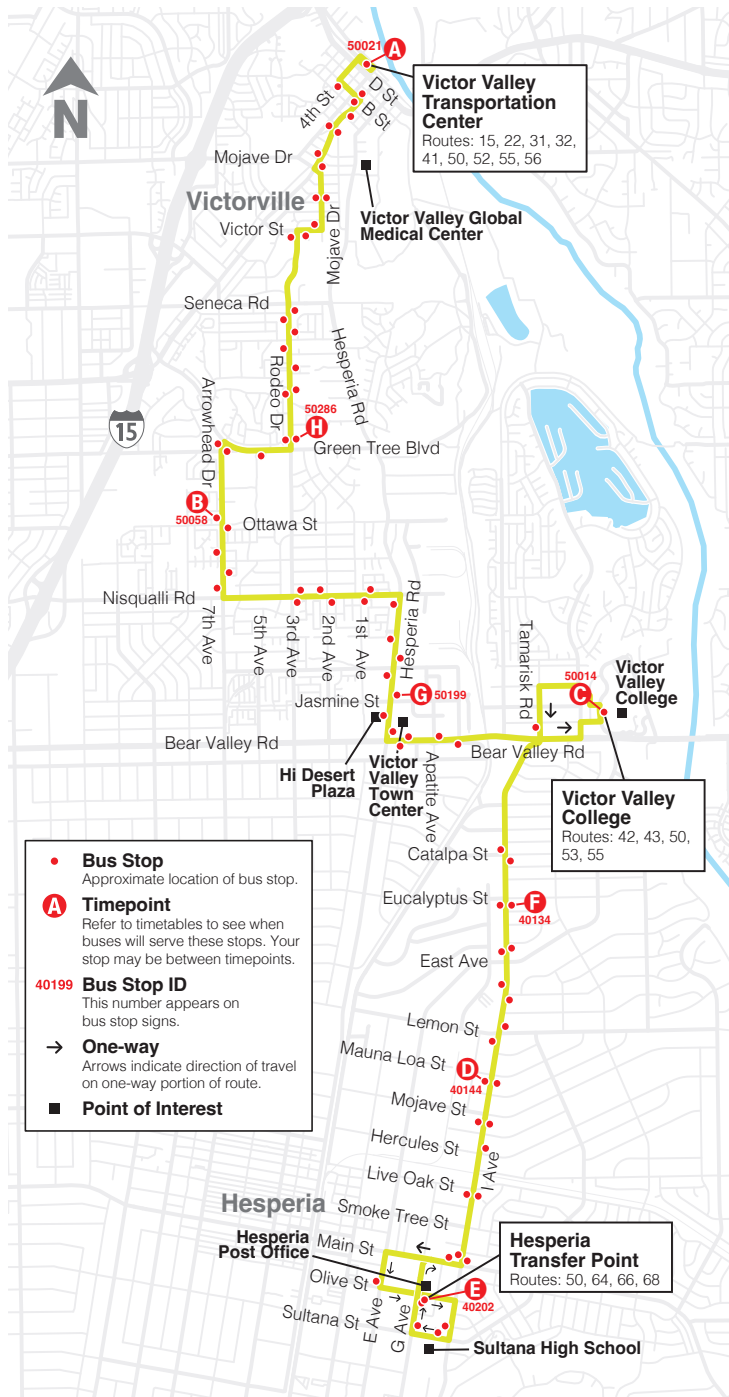

Service may be affected by construction, accidents, traffic and weather conditions.

Monday-Friday

Southbound

	Victor Valley Transportation Center A	Arrowhead Dr & Ottawa St B	Victor Valley College C	I Ave & Mauna Loa St D	Olive St & G Ave E
AM	6:15 7:15 8:15 9:15 10:15 11:15	6:29 7:29 8:29 9:29 10:29 11:29	6:41 7:41 8:41 9:43 10:43 11:43	6:51 7:51 8:51 9:54 10:54 11:54	6:59 7:59 8:59 10:04 11:04 12:04
PM	12:15 1:15 2:15 3:15 4:15 5:15 6:15 7:15 8:15	12:29 1:29 2:29 3:30 4:30 5:30 6:30 7:27 8:27	12:43 1:43 2:43 3:44 4:44 5:44 6:44 7:38 8:38	12:54 1:54 2:54 3:55 4:55 5:55 6:55 7:48 8:48	1:04 2:04 3:04 4:03 5:03 6:03 7:03 7:54 8:54

Sunday

Southbound

	Victor Valley Transportation Center A	Arrowhead Dr & Ottawa St B	Victor Valley College C	I Ave & Mauna Loa St D	Olive St & G Ave E
AM	8:15 9:15 10:15 11:15	8:29 9:29 10:29 11:29	8:43 9:43 10:43 11:43	8:54 9:54 10:54 11:54	9:03 10:03 11:03 12:03
PM	12:15 1:15 2:15 3:15 4:15 5:15	12:29 1:29 2:29 3:29 4:29 5:29	12:43 1:43 2:43 3:43 4:43 5:43	12:54 1:54 2:54 3:54 4:54 5:54	1:03 2:03 3:03 4:03 5:03 6:03

Northbound

	Olive St & G Ave E	I Ave & Eucalyptus St F	Victor Valley College C	Hesperia Rd & Jasmine St G	Rodeo Dr & Green Tree Blvd H	Victor Valley Transportation Center A
AM	8:14 9:14 10:14 11:14	8:23 9:23 10:23 11:23	8:30 9:30 10:30 11:30	8:38 9:38 10:38 11:38	8:50 9:50 10:50 11:50	9:01 10:01 11:01 12:01
PM	12:14 1:14 2:14 3:14 4:14 5:14	12:23 1:23 2:23 3:23 4:23 5:23	12:30 1:30 2:30 3:30 4:30 5:30	12:38 1:38 2:38 3:38 4:38 5:38	12:50 1:50 2:50 3:50 4:50 5:50	1:01 2:01 3:01 4:01 5:01 6:01