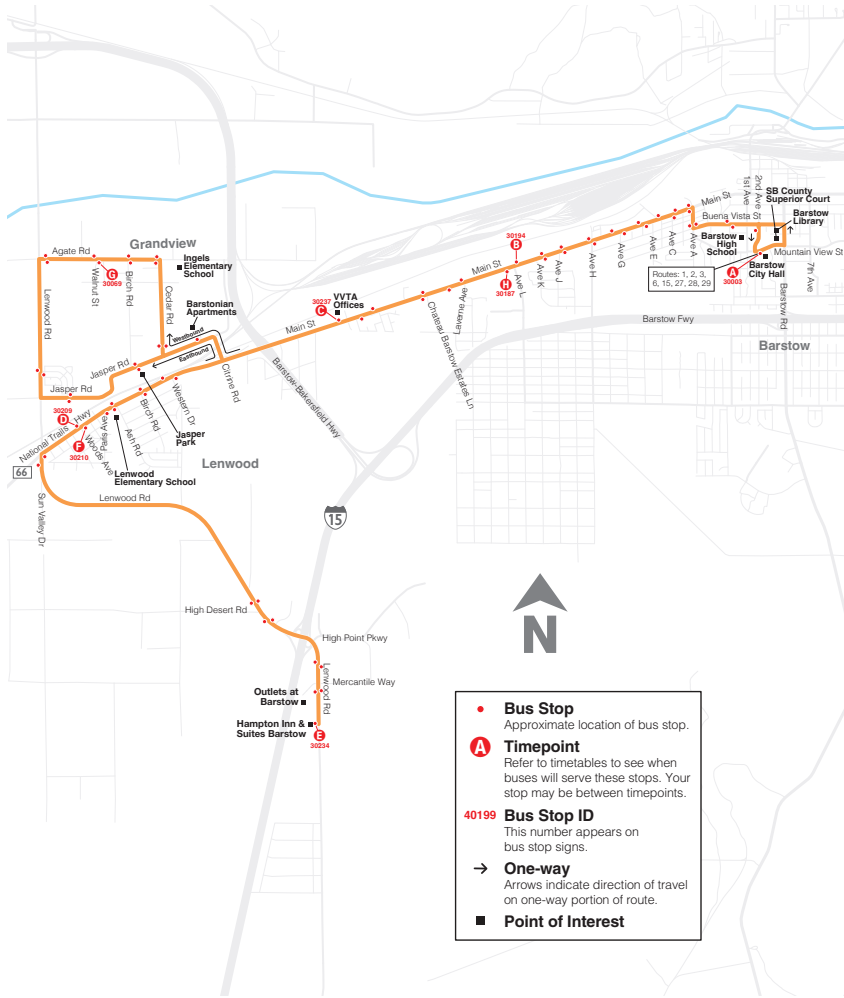

Barstow City Hall – Lenwood

Monday-Friday

Westbound						Eastbound				
Barstow City Hall	W Main St & Ave L	W Main St & Sandstone Ct	W Main St & Sandstone Ct	W Main St & Woods Ave	Lenwood Rd - Hampton Inn	Lenwood Rd - Hampton Inn	W Main St & Woods Ave	Agate Rd & Walnut St	W Main St & L St	Barstow City Hall
A	B	C		D	E	E	F	G	H	A
AM	6:15	6:24	6:33	6:38	6:50	6:58	6:31	6:43	6:52	6:58
	7:15	7:24	7:33	7:38	7:50	7:58	7:15	7:31	7:43	7:58
	8:15	8:24	8:33	8:38	8:50	8:58	8:15	8:31	8:43	8:58
	9:15	9:24	9:33	9:38	9:50	9:58	9:15	9:30	9:42	9:51
	10:15	10:24	10:33	10:38	10:50	10:58	10:15	10:30	10:42	10:51
	11:15	11:24	11:33	11:38	11:50	11:58	11:15	11:30	11:42	11:51
PM	12:15	12:24	12:33	12:38	12:50	12:58	12:15	12:30	12:42	12:51
	1:15	1:24	1:33	1:38	1:50	1:58	1:15	1:30	1:42	1:51
	2:15	2:24	2:33	2:38	2:50	2:58	2:15	2:30	2:42	2:51
	3:15	3:24	3:33	3:38	3:50	3:59	3:15	3:30	3:43	3:53
	4:15	4:24	4:33	4:38	4:50	4:59	4:15	4:30	4:43	4:53
	5:15	5:24	5:33	5:38	5:50	5:59	5:15	5:30	5:43	5:53
	6:15	6:24	6:33	6:38	6:50	6:59	6:15	6:30	6:43	6:53
	7:15	7:24	7:33	7:38	7:51	7:59	7:15	7:30	7:44	7:53
	8:15	8:24	8:33	8:38	8:51	8:59	8:15	8:30	8:44	8:53