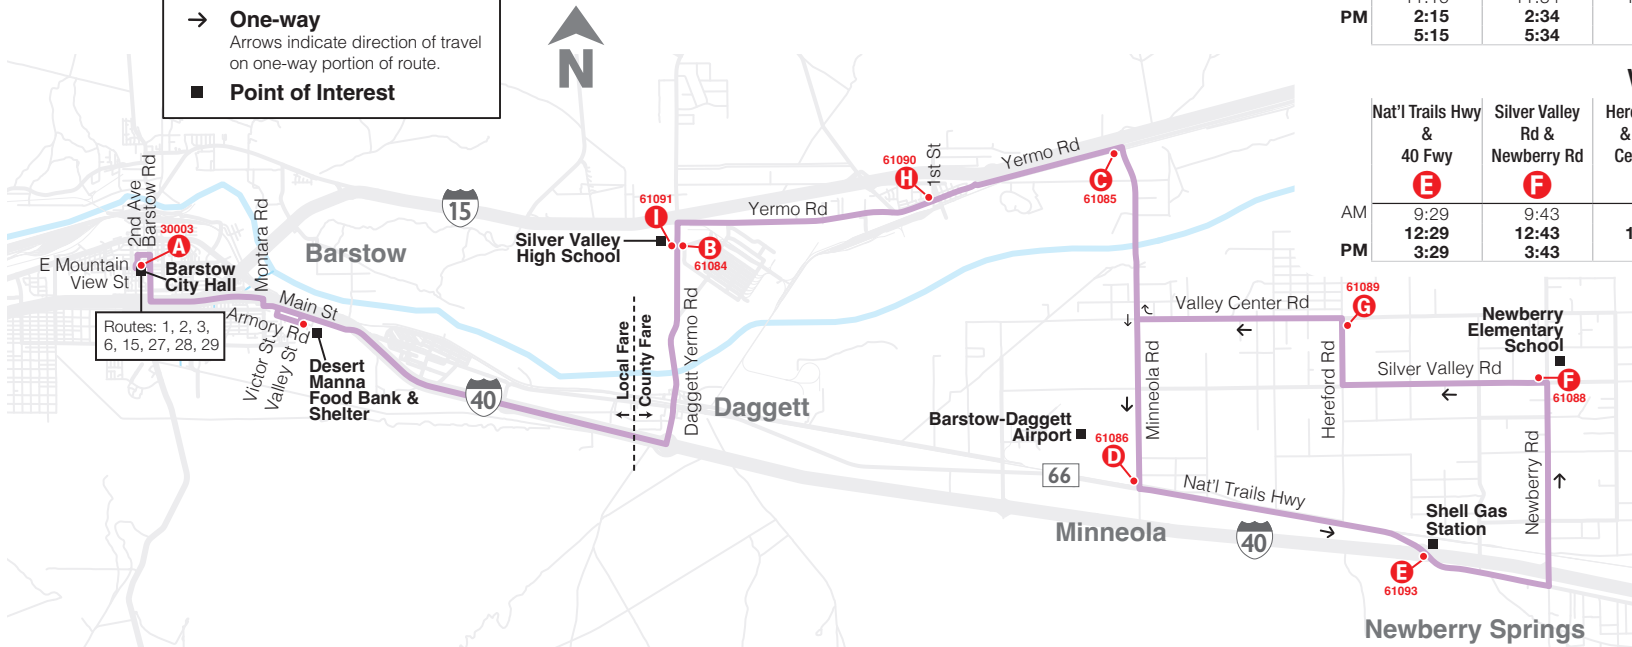

Deviation Service

This route offers pick-up and drop-off deviations within 3/4 mile of the route for an additional charge of \$2 for adults and students, and \$1 for reduced fares.

Reservations required: Call 760-948-3030 in Victor Valley or 760-256-0311 in Barstow area for pick up reservations from 8 a.m. to 5 p.m. Monday through Sunday.

County Route

In the County Zone marked on the map, passengers may board and get off the bus in any safe location. To board the bus, flag down the driver as the bus approaches.

Payment of County Fare is required for anyone getting on or off the bus in the County Zone. Those riding in only the local part of the route pay the Local Fare and may only get on and off the bus at marked bus stops.

- **Bus Stop**
Approximate location of bus stop.
- A** **Timepoint**
Refer to timetables to see when buses will serve these stops. Your stop may be between timepoints.
- 40199** **Bus Stop ID**
This number appears on bus stop signs.
- **One-way**
Arrows indicate direction of travel on one-way portion of route.
- **Point of Interest**

Monday-Friday

Eastbound

	Barstow City Hall	Silver Valley High School	Yermo Rd & Minneola Rd	Minneola Rd & Nat'l Trails Hwy	Nat'l Trails Hwy & 40 Fwy
	A	B	C	D	E
AM	6:10 8:15 10:24	6:30 8:35 10:44	6:39 8:44 10:55	6:47 8:52 11:02	6:55 9:00 11:08
PM	1:15 3:25 5:45 8:15	1:35 3:45 6:05 8:35	1:46 3:57 6:17 8:47	1:53 4:04 6:24 8:54	1:59 4:11 6:31 9:01