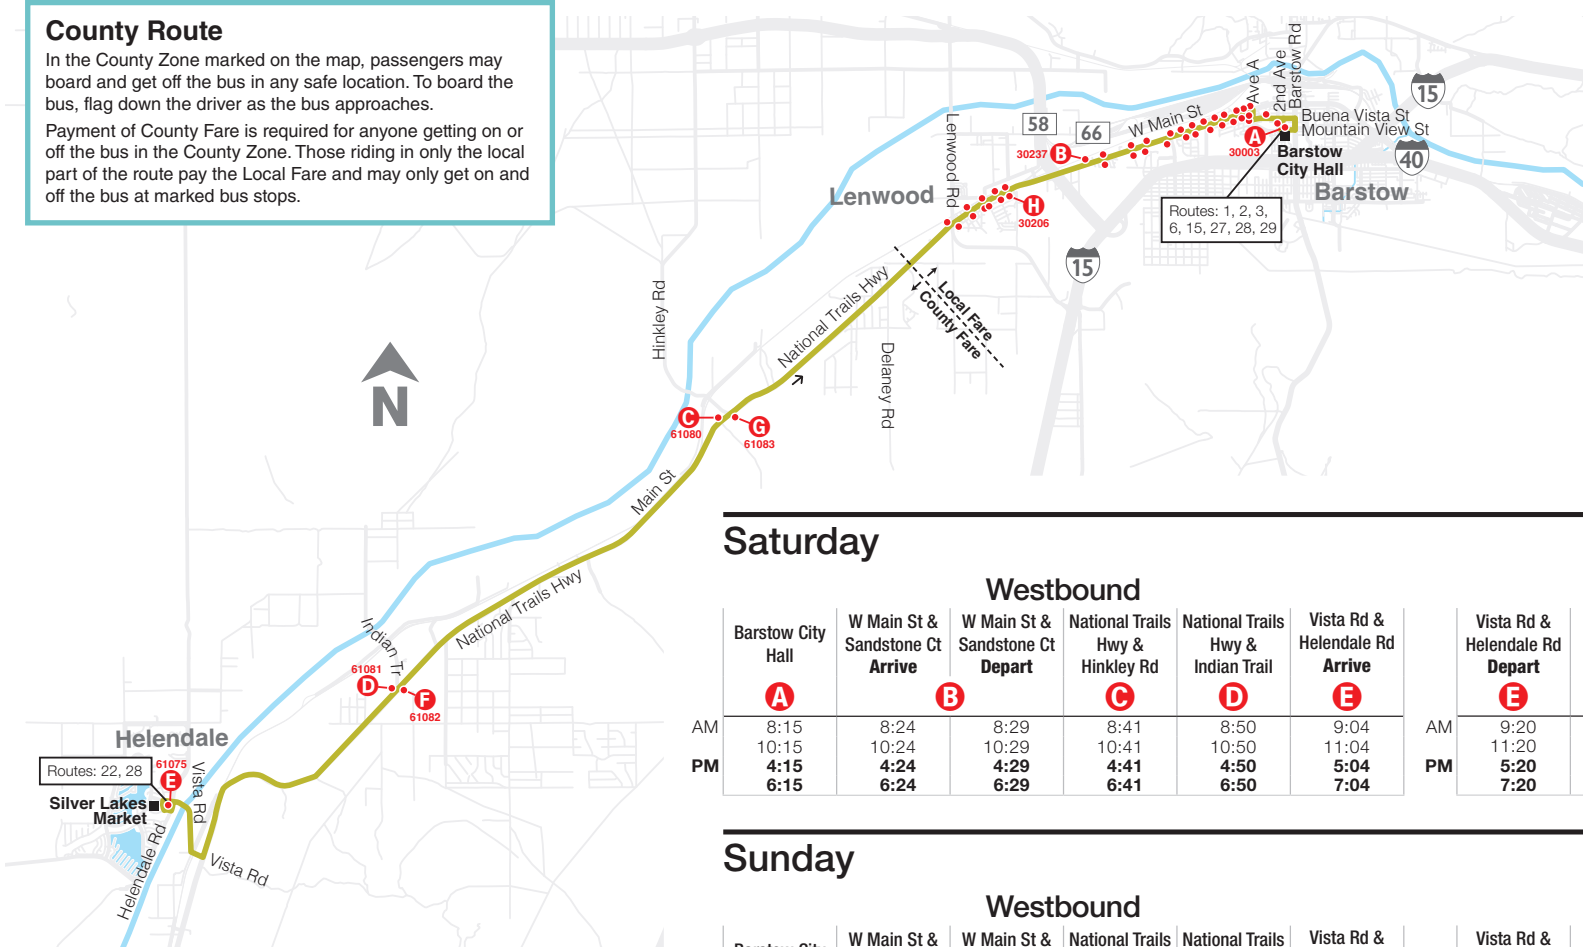

Monday-Friday

Deviation Service

This route offers pick-up and drop-off deviations within 3/4 mile of the route for an additional charge of \$2 for adults and students, and \$1 for reduced fares.

**Reservations required:** Call 760-948-3030 in Victor Valley or 760-256-0311 in Barstow area for pick up reservations from 8 a.m. to 5 p.m. Monday through Sunday.

County Route

In the County Zone marked on the map, passengers may board and get off the bus in any safe location. To board the bus, flag down the driver as the bus approaches.

Payment of County Fare is required for anyone getting on or off the bus in the County Zone. Those riding in only the local part of the route pay the Local Fare and may only get on and off the bus at marked bus stops.

Westbound

	Barstow City Hall	W Main St & Sandstone Ct Arrive	W Main St & Sandstone Ct Depart	National Trails Hwy & Hinkley Rd	National Trails Hwy & Indian Trail	Vista Rd & Helendale Rd Arrive
	A	B	C	D	E	
AM	7:15	7:24	7:29	7:41	7:50	8:04
	9:15	9:24	9:29	9:40	9:53	10:04
	11:15	11:24	11:29	11:40	11:53	12:04
PM	1:15	1:24	1:29	1:40	1:53	2:04
	3:15	3:24	3:29	3:43	3:54	4:04
	5:15	5:24	5:29	5:43	5:54	6:04
	7:15	7:23	7:28	7:40	7:48	8:00

Westbound

	Barstow City Hall	W Main St & Sandstone Ct Arrive	W Main St & Sandstone Ct Depart	National Trails Hwy & Hinkley Rd	National Trails Hwy & Indian Trail	Vista Rd & Helendale Rd Arrive
	A	B	C	D	E	
AM	8:15	8:24	8:29	8:41	8:50	9:04
	10:15	10:24	10:29	10:41	10:50	11:04
PM	2:15	2:24	2:29	2:41	2:50	3:04
	4:15	4:24	4:29	4:41	4:50	5:04