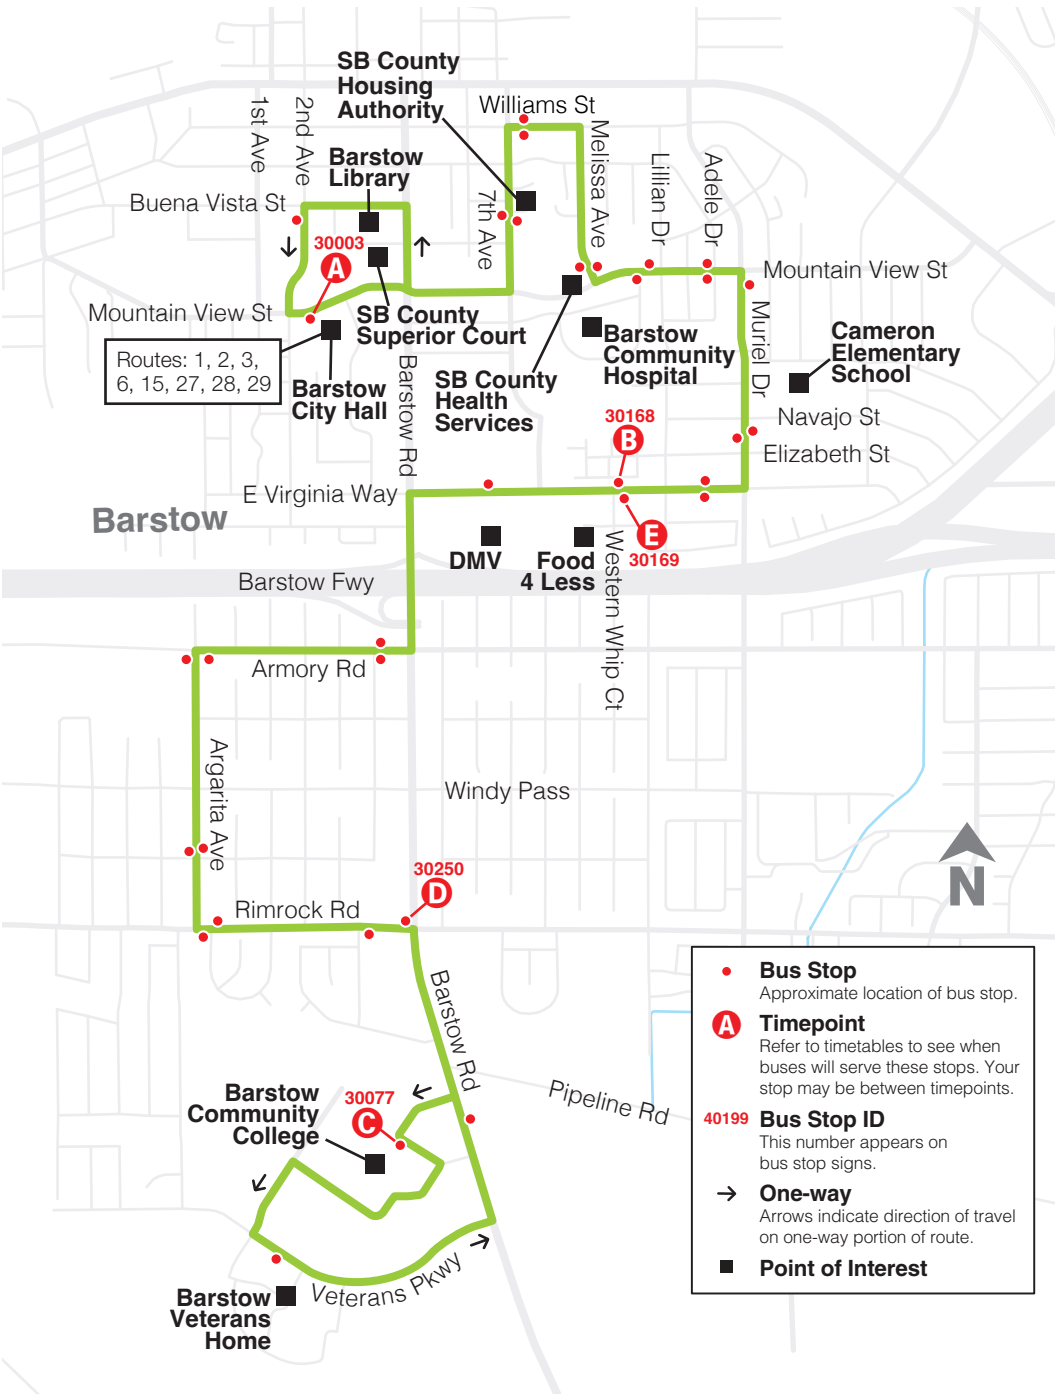

2

Barstow City Hall – Barstow Community College

Monday-Friday

Southbound			Northbound					
Barstow City Hall	Virginia Way & Western Whip Ct	Barstow Community College	Barstow Community College	Rimrock Rd & Barstow Rd	Virginia Way & Western Whip Ct	Barstow City Hall		
A	B	C	C	D	E	A		
AM	6:15	6:22	6:31	AM	5:37	5:45	5:54	6:05
	7:15	7:22	7:31		6:37	6:45	6:54	7:05
	8:15	8:22	8:31		7:37	7:45	7:54	8:05
	9:15	9:22	9:32		8:37	8:45	8:54	9:05
	10:15	10:22	10:32		9:37	9:45	9:54	10:05
	11:15	11:22	11:32		10:37	10:45	10:54	11:05
PM	12:15	12:22	12:32	PM	12:37	12:45	12:54	1:05
	1:15	1:22	1:32		1:37	1:45	1:54	2:05
	2:15	2:22	2:32		2:37	2:45	2:54	3:05
	3:15	3:22	3:31		3:37	3:45	3:54	4:05
	4:15	4:22	4:31		4:37	4:45	4:54	5:05
	5:15	5:22	5:31		5:37	5:45	5:54	6:05
	6:15	6:22	6:31		6:37	6:45	6:54	7:05
	7:15	7:22	7:32		7:37	7:45	7:54	8:05
	8:15	8:22	8:32					

Saturday

Southbound			Northbound					
Barstow City Hall	Virginia Way & Western Whip Ct	Barstow Community College	Barstow Community College	Rimrock Rd & Barstow Rd	Virginia Way & Western Whip Ct	Barstow City Hall		
A	B	C	C	D	E	A		
AM	7:15	7:24	7:32	AM	6:39	6:47	6:56	7:07
	8:15	8:24	8:32		7:39	7:47	7:56	8:07
	9:15	9:24	9:32		8:39	8:47	8:56	9:07
	10:15	10:24	10:32		9:39	9:47	9:56	10:07
	11:15	11:24	11:32		10:39	10:47	10:56	11:07
PM	12:15	12:24	12:32	PM	11:39	11:47	11:56	12:07
	1:15	1:24	1:32		12:39	12:47	12:56	1:07
	2:15	2:24	2:32		1:39	1:47	1:56	2:07
	3:15	3:24	3:32		2:39	2:47	2:56	3:07
	4:15	4:24	4:32		3:39	3:47	3:56	4:07
	5:15	5:24	5:32		4:39	4:47	4:56	5:07
	6:15	6:24	6:32		5:39	5:47	5:56	6:07
	7:15	7:24	7:32		6:39	6:47	6:56	7:07