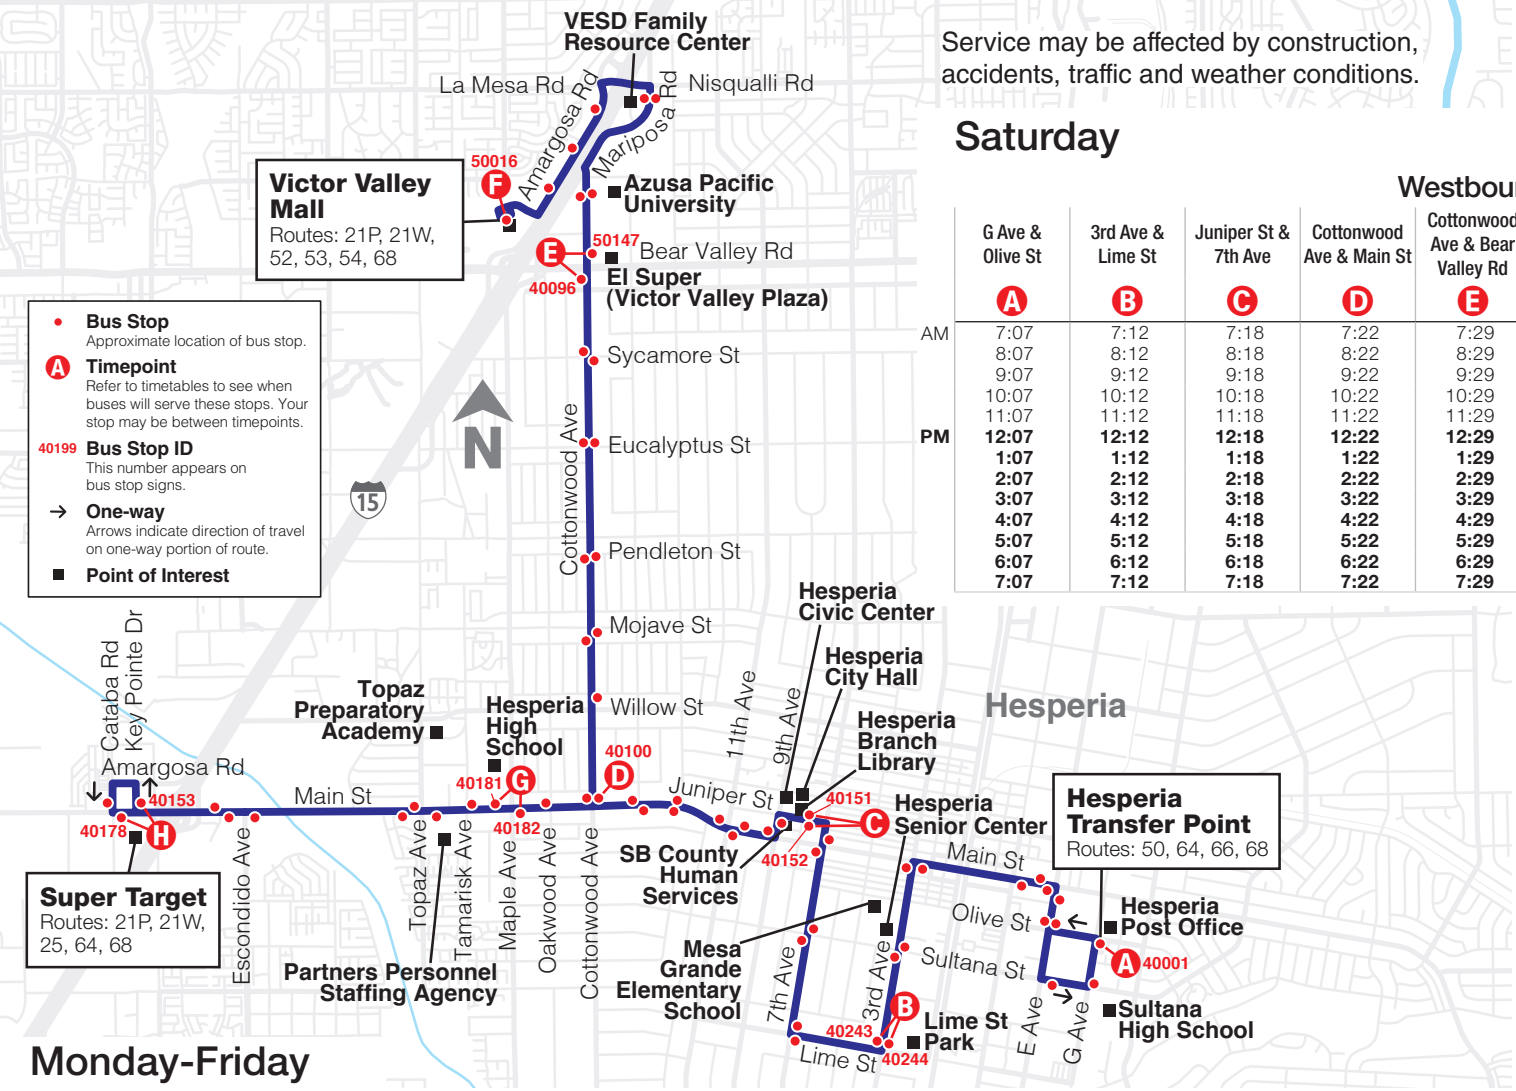

## VICTOR VALLEY TRANSIT

**68** Local Route

Mon-Fri	6am - 9pm
Saturday	7am - 8pm
Sunday	8am - 6pm

**Eastbound to Hesperia Post Office (G Ave & Olive St)**

**Westbound to Victor Valley Mall & Super Target (Main St & Cataba Rd)**

# Route 68

VICTOR VALLEY TRANSIT

Service may be affected by construction, accidents, traffic and weather conditions.

**Victor Valley Mall**  
Routes: 21P, 21W, 52, 53, 54, 68

- Bus Stop**  
Approximate location of bus stop.
- A Timepoint**  
Refer to timetables to see when buses will serve these stops. Your stop may be between timepoints.
- 40199 Bus Stop ID**  
This number appears on bus stop signs.
- One-way**  
Arrows indicate direction of travel on one-way portion of route.
- Point of Interest**

### Westbound

	G Ave & Olive St	3rd Ave & Lime St	Juniper St & 7th Ave	Cottonwood Ave & Main St	Cottonwood Ave & Bear Valley Rd	The Mall of Victor Valley	Cottonwood Ave & Bear Valley Rd	Main St & Maple Ave	Main St & Catalpa Rd
	<b>A</b>	<b>B</b>	<b>C</b>	<b>D</b>	<b>E</b>	<b>F</b>	<b>E</b>	<b>G</b>	<b>H</b>
AM	7:07	7:12	7:18	7:22	7:29	7:43	7:51	7:58	8:06
	8:07	8:12	8:18	8:22	8:29	8:43	8:51	8:58	9:06
	9:07	9:12	9:18	9:22	9:29	9:43	9:51	9:58	10:06
	10:07	10:12	10:18	10:22	10:29	10:43	10:51	10:58	11:06
	11:07	11:12	11:18	11:22	11:29	11:43	11:51	11:58	<b>12:06</b>
PM	<b>12:07</b>	<b>12:12</b>	<b>12:18</b>	<b>12:22</b>	<b>12:29</b>	<b>12:43</b>	<b>12:51</b>	<b>12:58</b>	<b>1:06</b>
	1:07	1:12	1:18	1:22	1:29	1:43	1:51	1:58	2:06
	2:07	2:12	2:18	2:22	2:29	2:43	2:51	2:58	3:06
	3:07	3:12	3:18	3:22	3:29	3:43	3:51	3:58	4:06
	4:07	4:12	4:18	4:22	4:29	4:43	4:51	4:58	5:06
	5:07	5:12	5:18	5:22	5:29	5:43	5:51	5:58	6:06
	6:07	6:12	6:18	6:22	6:29	6:43	6:51	6:58	7:06
	7:07	7:12	7:18	7:22	7:29	7:43	7:51	7:58	8:06

**Super Target**  
Routes: 21P, 21W, 25, 64, 68

**Hesperia Transfer Point**  
Routes: 50, 64, 66, 68