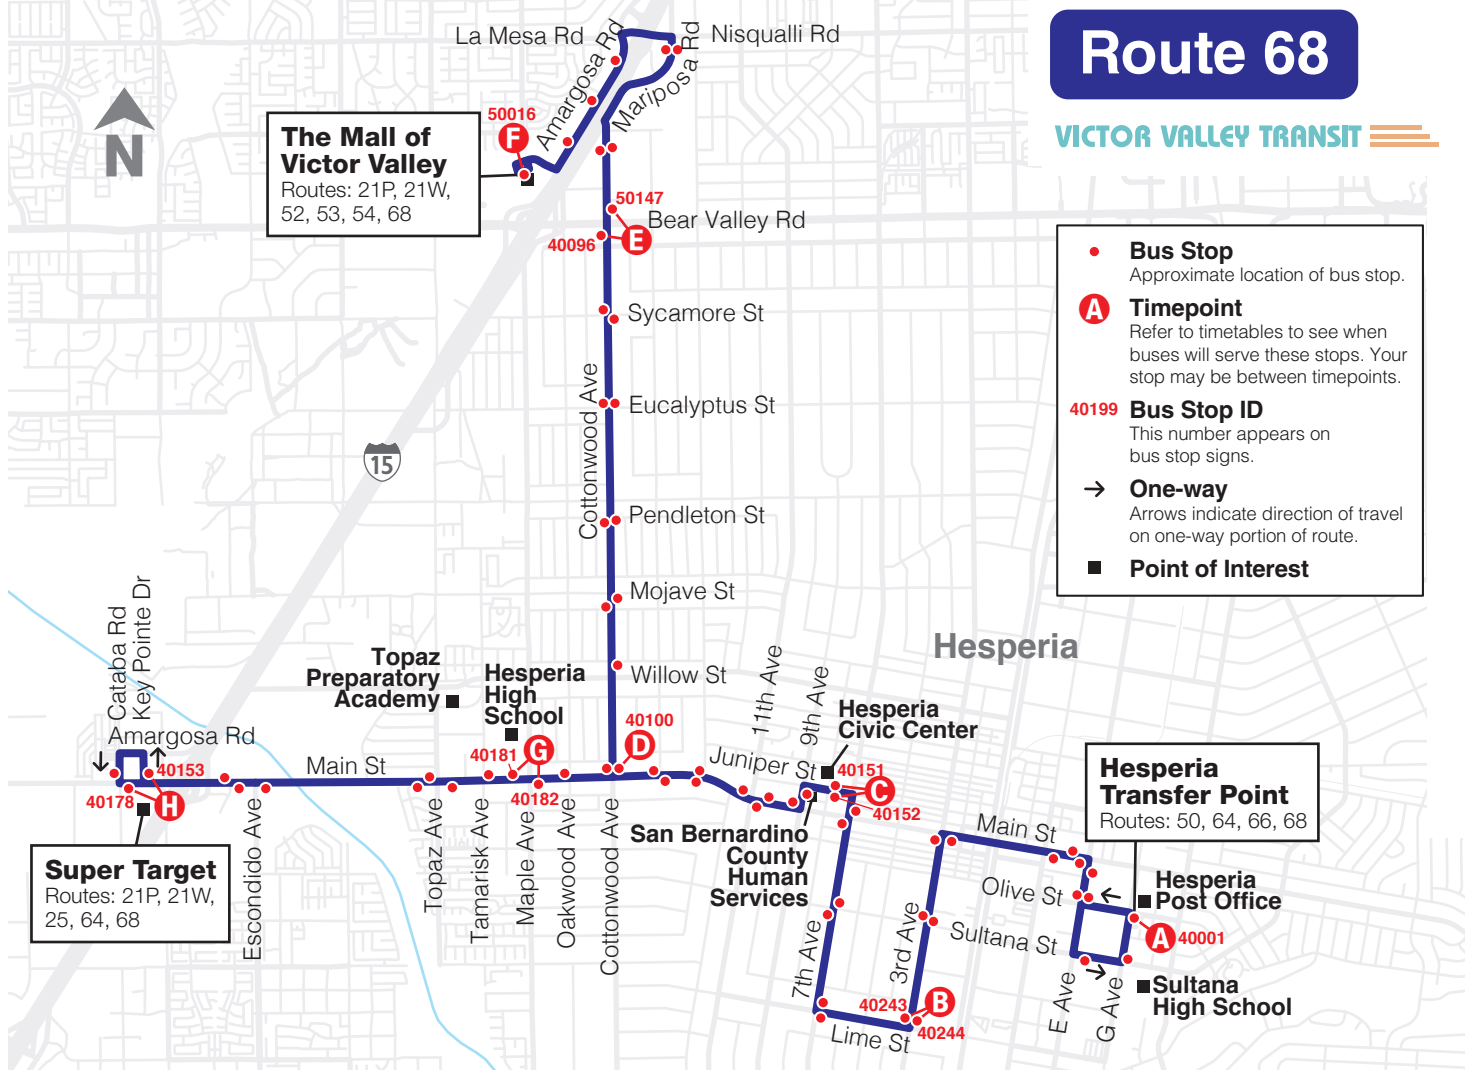

Route 68

VICTOR VALLEY TRANSIT

- **Bus Stop**
  Approximate location of bus stop.
- **A** **Timepoint**
  Refer to timetables to see when buses will serve these stops. Your stop may be between timepoints.
- **40199** **Bus Stop ID**
  This number appears on bus stop signs.
- → **One-way**
  Arrows indicate direction of travel on one-way portion of route.
- **Point of Interest**

Saturday

Westbound

	G Ave & Olive St	3rd Ave & Lime St	Juniper St & 7th Ave	Cottonwood Ave & Main St	Cottonwood Ave & Bear Valley Rd	The Mall of Victor Valley	Cottonwood Ave & Bear Valley Rd	Main St & Maple Ave	Main St & Cataba Rd
	A	B	C	D	E	F	E	G	H
AM	7:05 9:05 11:05	7:11 9:11 11:11	7:16 9:16 11:16	7:20 9:20 11:20	7:28 9:28 11:28	7:43 9:43 11:43	7:51 9:51 11:51	7:59 9:59 11:59	8:08 10:08 12:08
PM	1:05 3:05 5:05 7:05	1:11 3:11 5:11 7:11	1:16 3:16 5:16 7:16	1:20 3:20 5:20 7:20	1:28 3:28 5:28 7:28	1:43 3:43 5:43 7:43	1:51 3:51 5:51 7:51	1:59 3:59 5:59 7:59	2:08 4:08 6:08 8:08

Eastbound

	Main St & Cataba Rd	Main St & Maple Ave	Juniper St & 7th Ave	3rd Ave & Lime St	G Ave & Olive St
	H	G	C	B	A
AM	8:28 10:28	8:33 10:33	8:38 10:38	8:44 10:44	8:50 10:50
PM	12:28 2:28 4:28 6:28	12:33 2:33 4:33 6:33	12:38 2:38 4:38 6:38	12:44 2:44 4:44 6:44	12:50 2:50 4:50 6:50

Sunday

Westbound

	G Ave & Olive St	3rd Ave & Lime St	Juniper St & 7th Ave	Cottonwood Ave & Main St	Cottonwood Ave & Bear Valley Rd	The Mall of Victor Valley	Cottonwood Ave & Bear Valley Rd	Main St & Maple Ave	Main St & Cataba Rd
	A	B	C	D	E	F	E	G	H
AM	8:05 10:05 12:05	8:13 10:13 12:13	8:20 10:20 12:20	8:25 10:25 12:25	8:32 9:28 3:28	8:42 9:42 3:42	8:49 10:49 12:49	9:03 11:03 3:03	9:13 11:13 3:13
PM	2:05 4:05	2:13 4:13	2:20 4:20	2:25 4:25	5:28 7:28	5:42 7:42	2:49 4:49	3:03 5:03	3:13 5:13

Eastbound

	Main St & Cataba Rd	Main St & Maple Ave	Juniper St & 7th Ave	3rd Ave & Lime St	G Ave & Olive St
	H	G	C	B	A
AM	9:28 11:28	9:32 11:32	9:38 11:38	9:43 11:43	9:51 11:51
PM	1:28 3:28 5:28	1:32 3:32 5:32	1:38 3:38 5:38	1:43 3:43 5:43	1:51 3:51 5:51

Monday-Friday

Westbound

	G Ave & Olive St	3rd Ave & Lime St	Juniper St & 7th Ave	Cottonwood Ave & Main St	Cottonwood Ave & Bear Valley Rd	The Mall of Victor Valley	Cottonwood Ave & Bear Valley Rd	Main St & Maple Ave	Main St & Cataba Rd
	A	B	C	D	E	F	E	G	H
AM	6:05 8:05 10:05	6:10 8:10 10:10	6:16 8:16 10:17	6:21 8:21 10:20	6:30 8:30 10:29	6:41 8:41 10:41	6:50 8:50 10:50	7:01 9:01 11:00	7:10 9:10 11:09
PM	12:05 2:05 4:05 6:05 8:05	12:10 2:10 4:10 6:10 8:10	12:17 2:17 4:16 6:16 8:15	12:20 2:20 4:21 6:21 8:20	12:29 2:29 4:29 6:29 8:28	12:41 2:41 4:41 6:41 8:40	12:50 2:50 4:50 6:50 8:49	1:00 3:00 4:58 6:58 9:01	1:09 3:11 5:09 7:09 9:10

Eastbound

	Main St & Cataba Rd	Main St & Maple Ave	Juniper St & 7th Ave	3rd Ave & Lime St	G Ave & Olive St
	H	G	C	B	A
AM	7:30 9:30 11:30	7:34 9:35 11:35	7:39 9:41 11:41	7:44 9:47 11:47	7:53 9:55 11:55
PM	1:30 3:30 5:30 7:30	1:35 3:36 5:36 7:34	1:41 3:41 5:41 7:38	1:47 3:47 5:47 7:43	1:55 3:56 5:56 7:51

Service may be affected by construction, accidents, traffic and weather conditions.