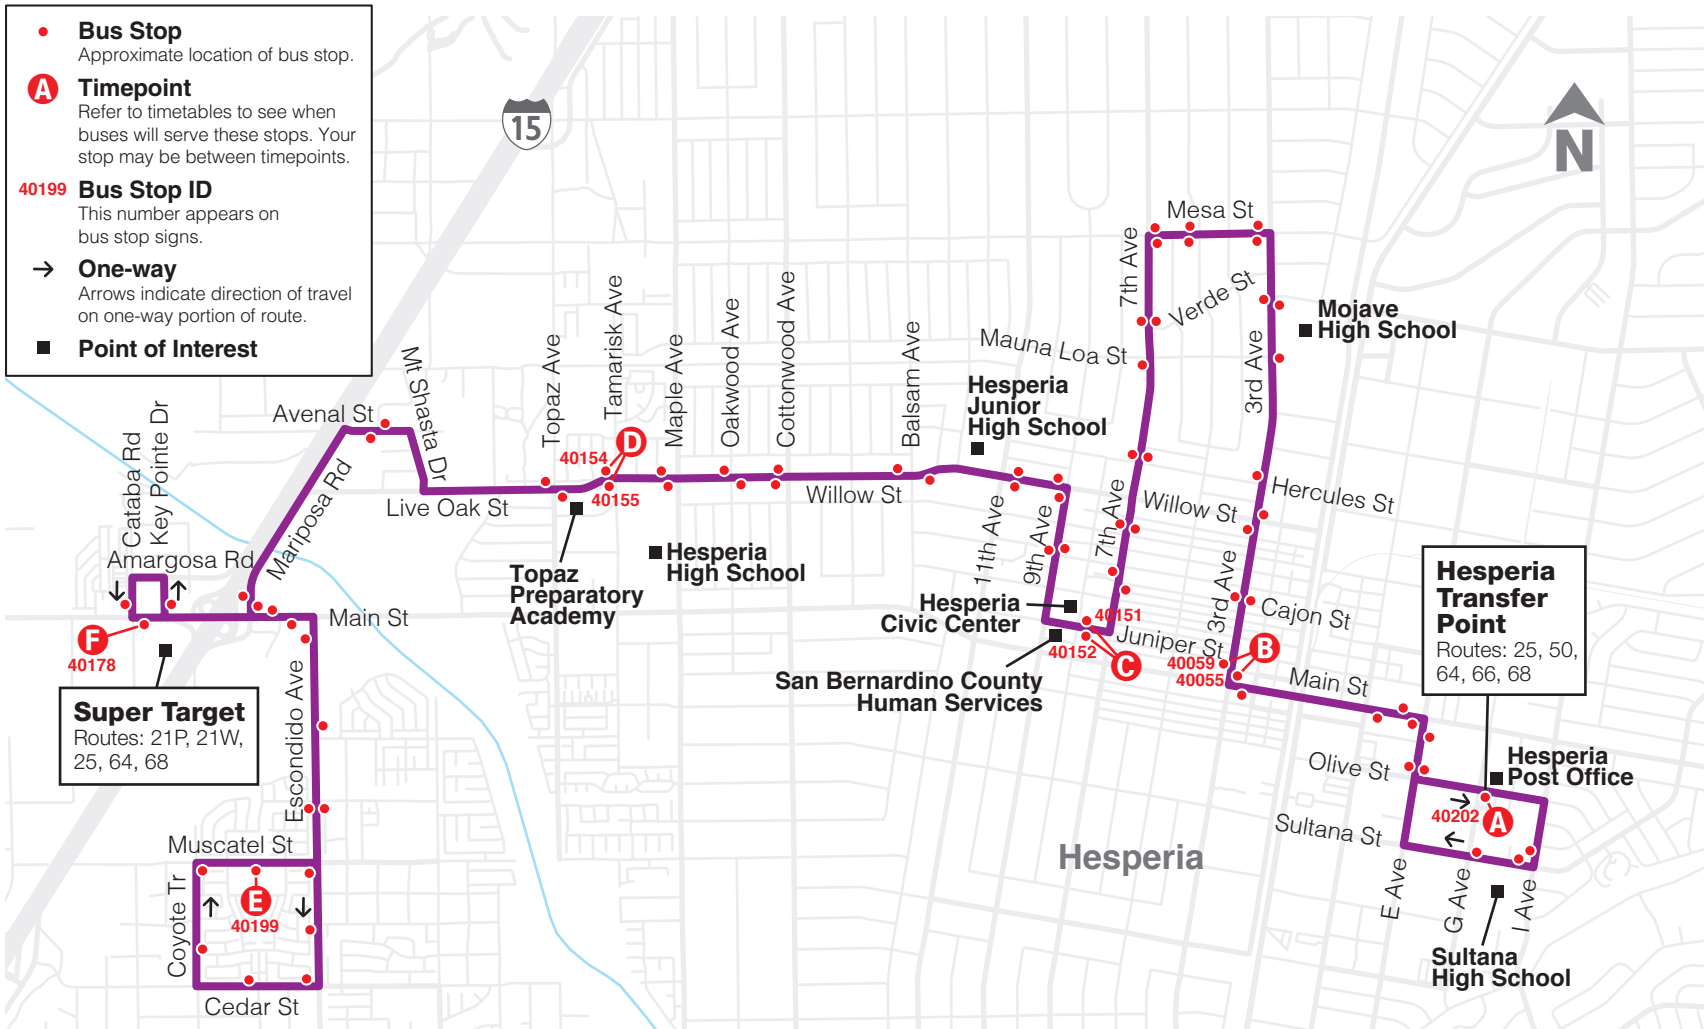

VICTOR VALLEY TRANSIT

64

Local Route

Mon-Fri	6am - 9pm
Saturday	7am - 8pm
Sunday	8am - 6pm

Super Target – Hesperia Post Office

- High Country
- North Star Ranch
- Hesperia High School
- Hesperia Junior High School
- Hesperia Civic Center
- Mojave High School
- Sultana High School
- Hesperia Transfer Point

Effective February 6, 2022

www.VVTA.org
760-948-3030

- Bus Stop**
Approximate location of bus stop.
- A Timepoint**
Refer to timetables to see when buses will serve these stops. Your stop may be between timepoints.
- 40199 Bus Stop ID**
This number appears on bus stop signs.
- One-way**
Arrows indicate direction of travel on one-way portion of route.
- Point of Interest**

Route 64

Saturday

Westbound

	Olive St & G Ave	3rd Ave & Main St	Juniper St & 7th Ave	Live Oak St & Tamarisk Ave	Muscatel St & Malibu Ave	Main St & Cataba Rd
	A	B	C	D	E	F
AM	7:05	7:10	7:19	7:26	7:42	7:50
	9:05	9:10	9:19	9:26	9:42	9:50
PM	11:05	11:10	11:19	11:26	11:42	11:50
	1:05	1:10	1:19	1:26	1:42	1:50
	3:05	3:10	3:19	3:26	3:42	3:50
	5:05	5:10	5:19	5:26	5:42	5:50
	7:05	7:10	7:19	7:26	7:42	7:50

Eastbound

	Main St & Cataba Rd	Muscatel St & Malibu Ave	Live Oak St & Tamarisk Ave	Juniper St & 7th Ave	3rd Ave & Main St	Olive St & G Ave
	F	E	D	C	B	A
AM	8:10	8:16	8:27	8:34	8:43	8:48
	10:10	10:16	10:27	10:34	10:43	10:48
PM	12:10	12:16	12:27	12:34	12:43	12:48
	2:10	2:16	2:27	2:34	2:43	2:48
	4:10	4:16	4:27	4:34	4:43	4:48
	6:10	6:16	6:27	6:34	6:43	6:48