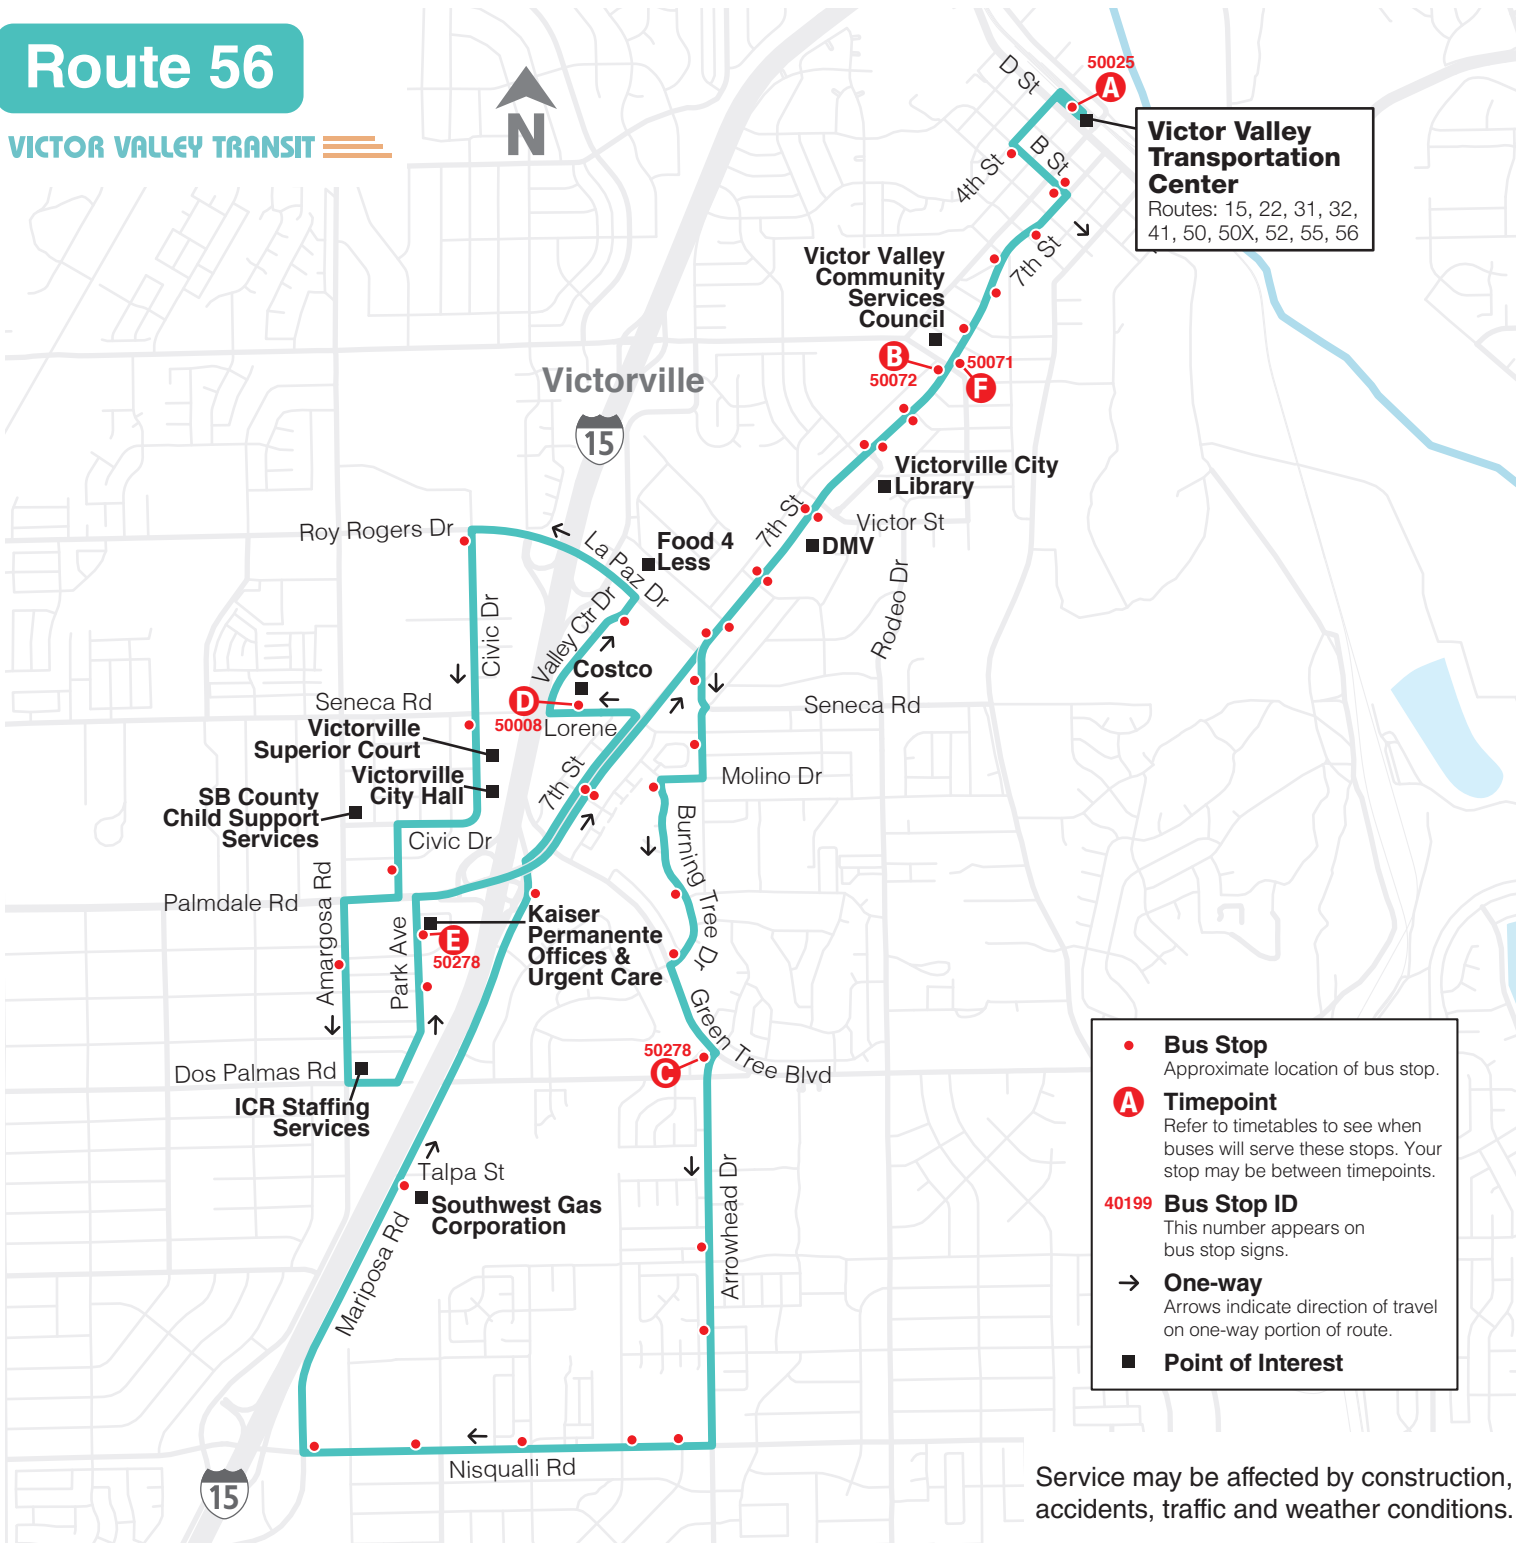

Route 56

VICTOR VALLEY TRANSIT

Victor Valley Transportation Center
Routes: 15, 22, 31, 32, 41, 50, 50X, 52, 55, 56

- **Bus Stop**
  Approximate location of bus stop.
- **A** **Timepoint**
  Refer to timetables to see when buses will serve these stops. Your stop may be between timepoints.
- **40199 Bus Stop ID**
  This number appears on bus stop signs.
- → **One-way**
  Arrows indicate direction of travel on one-way portion of route.
- **Point of Interest**

Service may be affected by construction, accidents, traffic and weather conditions.

Monday-Friday

	Southbound				Northbound			
	Victor Valley Transportation Center A	7th St & Mojave Dr B	Arrowhead Dr & Green Tree Blvd C	Lorene Dr & 7th St D	Lorene Dr & 7th St Depart	Park Ave NB & Anacapa Rd E	7th St & Mojave Dr F	Victor Valley Transportation Center A
AM	—	—	—	—	5:44	5:56	6:03	6:08
	6:15	6:19	6:27	6:39	6:44	6:56	7:03	7:08
	7:15	7:19	7:27	7:39	7:44	7:56	8:03	8:08
	8:15	8:19	8:27	8:39	8:44	8:56	9:03	9:08
	9:15	9:21	9:32	9:46	9:46	10:02	10:12	10:17
	10:28	10:34	10:45	10:59	11:04	11:20	11:30	11:35
	11:41	11:47	11:58	12:12	12:17	12:33	12:43	12:48
PM	12:55	1:01	1:12	1:26	1:30	1:46	1:56	2:01
	2:15	2:21	2:32	2:46	2:47	3:03	3:13	3:18
	3:28	3:33	3:43	3:56	4:00	4:15	4:25	4:30
	4:45	4:50	5:00	5:13	5:18	5:33	5:43	5:48
	6:15	6:20	6:30	6:43	6:44	6:59	7:09	7:13
	7:30	7:34	7:43	7:54	8:00	8:12	8:19	8:23
	8:40	8:44	8:53	9:04	—	—	—	—

Saturday

	Southbound				Northbound			
	Victor Valley Transportation Center A	7th St & Mojave Dr B	Arrowhead Dr & Green Tree Blvd C	Lorene Dr & 7th St D	Lorene Dr & 7th St Depart	Park Ave NB & Anacapa Rd E	7th St & Mojave Dr F	Victor Valley Transportation Center A
AM	—	—	—	—	6:24	6:38	6:47	6:52
	7:00	7:05	7:15	7:27	7:29	7:43	7:52	7:57
	8:15	8:20	8:30	8:42	8:45	8:59	9:08	9:13
	9:30	9:35	9:45	9:57	10:00	10:14	10:23	10:28
	10:45	10:50	11:00	11:12	11:15	11:29	11:38	11:43
PM	12:00	12:05	12:15	12:27	12:30	12:44	12:53	12:58
	1:15	1:20	1:30	1:42	1:45	1:59	2:08	2:13
	2:30	2:35	2:45	2:57	3:00	3:14	3:23	3:28
	3:45	3:50	4:00	4:12	4:15	4:29	4:38	4:43
	5:00	5:05	5:15	5:27	5:30	5:44	5:53	5:58
	6:20	6:25	6:35	6:47	6:50	7:04	7:13	7:18

Sunday

	Southbound				Northbound			
	Victor Valley Transportation Center A	7th St & Mojave Dr B	Arrowhead Dr & Green Tree Blvd C	Lorene Dr & 7th St D	Lorene Dr & 7th St Depart	Park Ave NB & Anacapa Rd E	7th St & Mojave Dr F	Victor Valley Transportation Center A
AM	7:50	7:55	8:05	8:17	8:20	8:33	8:41	8:46
	9:30	9:35	9:45	9:57	10:00	10:13	10:21	10:26
	10:50	10:55	11:05	11:17	11:20	11:33	11:41	11:46
	12:00	12:05	12:15	12:27	12:32	12:45	12:53	12:58
	1:20	1:25	1:35	1:47	1:50	2:03	2:11	2:16
PM	2:30	2:35	2:45	2:57	3:03	3:16	3:24	3:29
	3:45	3:50	4:00	4:12	4:15	4:28	4:36	4:41
	5:00	5:05	5:15	5:27	5:30	5:43	5:51	5:56
	6:00	6:05	6:15	6:27	—	—	—	—