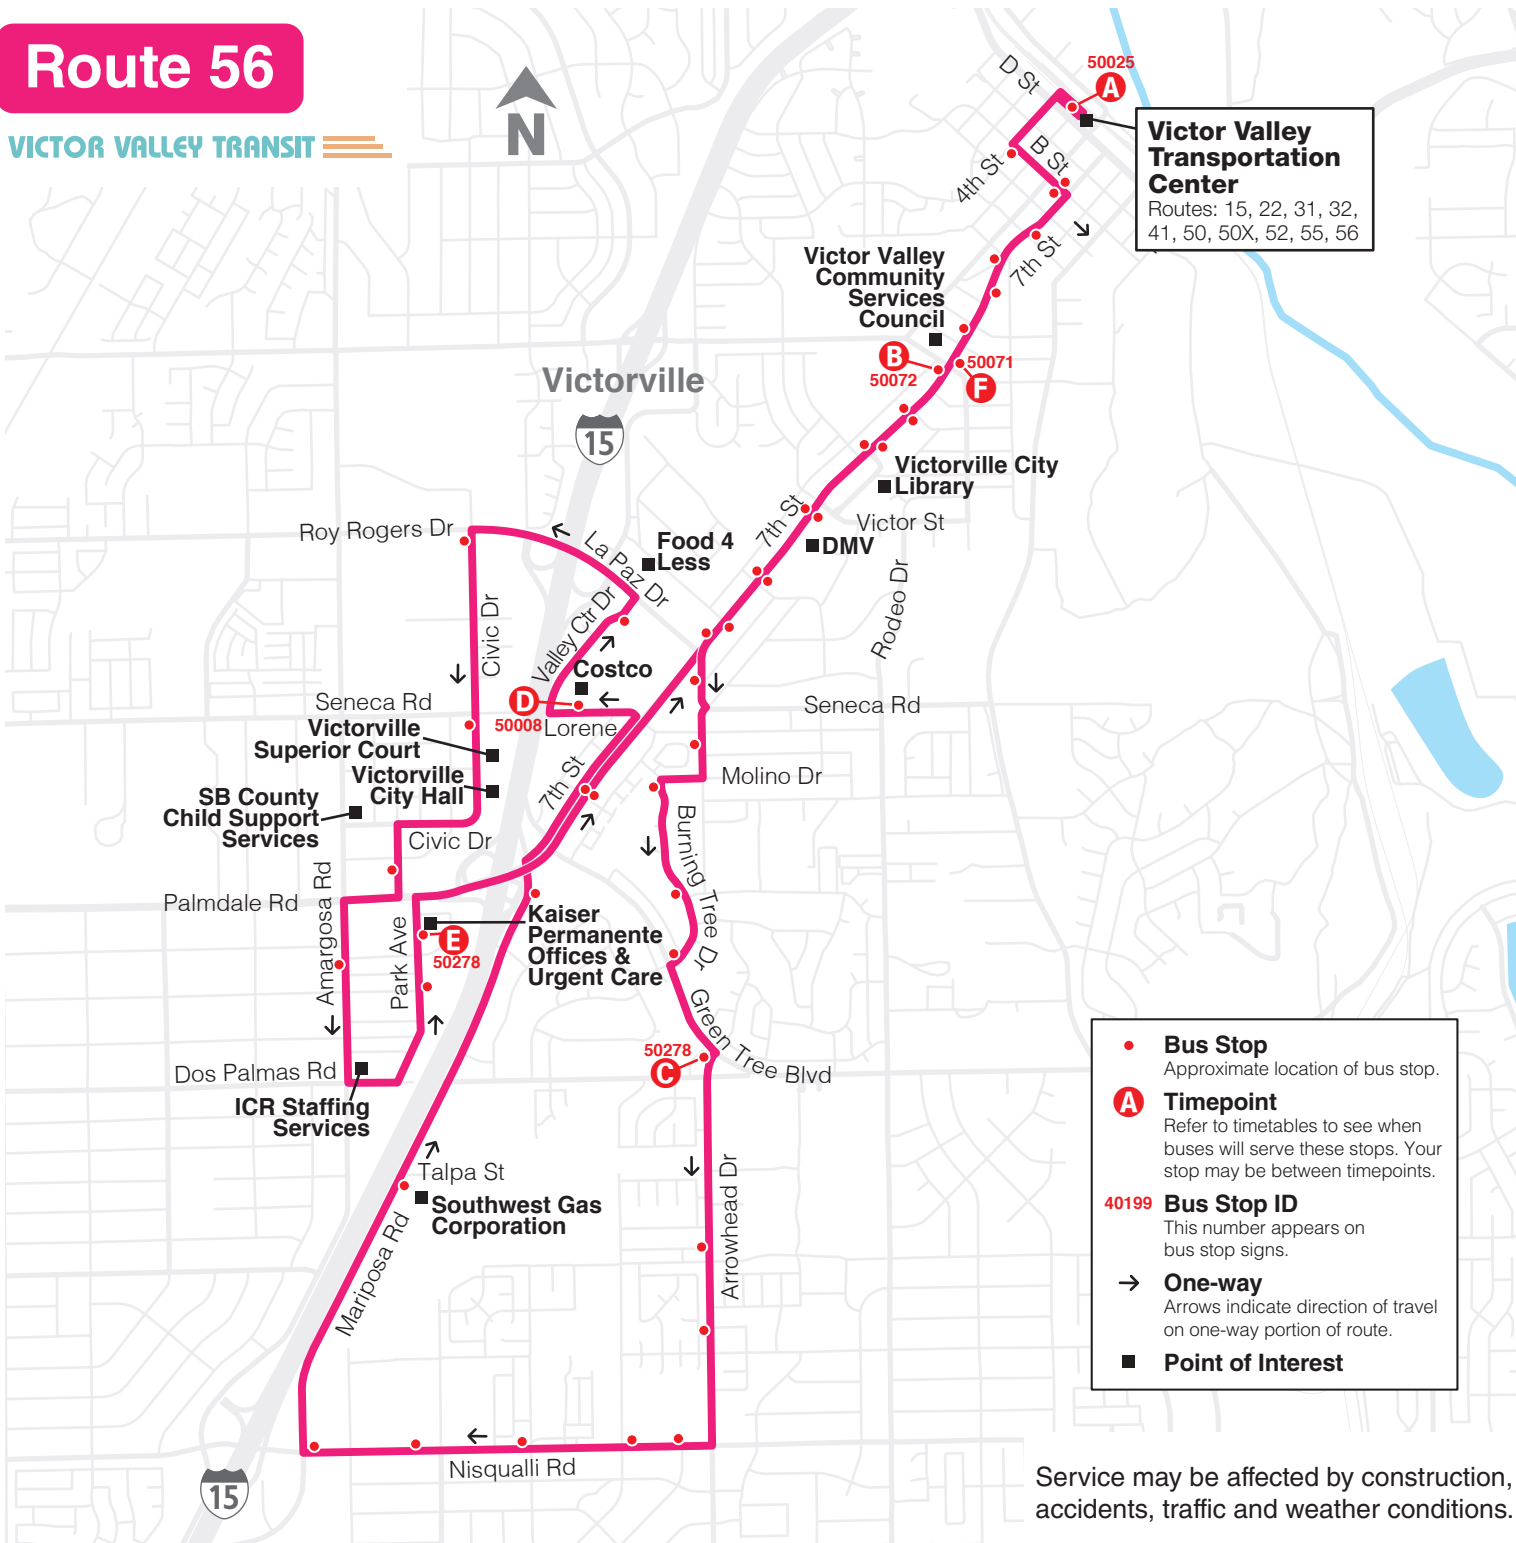

Route 56

VICTOR VALLEY TRANSIT

- **Bus Stop**
  Approximate location of bus stop.
- **A** **Timepoint**
  Refer to timetables to see when buses will serve these stops. Your stop may be between timepoints.
- **40199** **Bus Stop ID**
  This number appears on bus stop signs.
- → **One-way**
  Arrows indicate direction of travel on one-way portion of route.
- **Point of Interest**

Service may be affected by construction, accidents, traffic and weather conditions.

Monday-Friday

	Southbound				Northbound			
	Victor Valley Transportation Center A	7th St & Mojave Dr B	Arrowhead Dr & Green Tree Blvd C	Lorene Dr & 7th St Arrive D	Lorene Dr & 7th St Depart	Park Ave NB & Anacapa Rd E	7th St & Mojave Dr F	Victor Valley Transportation Center A
AM	—	—	—	—	5:44	5:53	6:01	6:07
	6:15	6:18	6:27	6:41	6:44	6:53	7:01	7:07
	7:15	7:18	7:27	7:41	7:44	7:53	8:01	8:07
	8:15	8:18	8:27	8:41	8:44	8:53	9:01	9:05
	9:15	9:20	9:30	9:48	9:51	10:05	10:14	10:18
	10:28	10:33	10:43	11:01	11:04	11:18	11:27	11:31
	11:41	11:46	11:56	12:14	12:17	12:31	12:40	12:44
PM	12:50	12:55	13:05	13:23	1:26	1:40	1:49	1:53
	2:03	2:08	2:18	2:36	2:39	2:53	3:02	3:07
	3:15	3:20	3:28	3:41	3:44	3:54	4:04	4:09
	4:15	4:20	4:28	4:41	4:44	4:54	5:04	5:09
	5:15	5:20	5:28	5:41	5:44	5:54	6:04	6:09
	6:15	6:20	6:28	6:41	6:44	6:54	7:04	7:12
	7:30	7:35	7:45	7:57	8:00	8:09	8:14	8:22
	8:40	8:45	8:55	9:07	—	—	—	—

Saturday

	Southbound				Northbound			
	Victor Valley Transportation Center A	7th St & Mojave Dr B	Arrowhead Dr & Green Tree Blvd C	Lorene Dr & 7th St Arrive D	Lorene Dr & 7th St Depart	Park Ave NB & Anacapa Rd E	7th St & Mojave Dr F	Victor Valley Transportation Center A
AM	—	—	—	—	7:05	7:17	7:25	7:29
	7:43	7:47	7:57	8:11	8:20	8:32	8:40	8:44
	8:58	9:02	9:12	9:26	9:35	9:47	9:55	9:59
	10:13	10:17	10:27	10:41	10:50	11:02	11:10	11:14
	11:28	11:32	11:42	11:56	12:05	12:17	12:25	12:29
PM	12:43	12:47	12:57	1:11	1:20	1:32	1:40	1:44
	1:58	2:02	2:12	2:26	2:35	2:47	2:55	2:59
	3:13	3:17	3:27	3:41	3:50	4:02	4:10	4:14
	4:28	4:32	4:42	4:56	5:05	5:17	5:25	5:29
	5:43	5:47	5:57	6:11	6:20	6:32	6:40	6:44
	6:58	7:02	7:12	7:26	7:35	7:47	7:55	7:59

Sunday

	Southbound				Northbound			
	Victor Valley Transportation Center A	7th St & Mojave Dr B	Arrowhead Dr & Green Tree Blvd C	Lorene Dr & 7th St Arrive D	Lorene Dr & 7th St Depart	Park Ave NB & Anacapa Rd E	7th St & Mojave Dr F	Victor Valley Transportation Center A
AM	7:43	7:49	7:57	8:10	8:20	8:30	8:37	8:42
	8:58	9:04	9:12	9:25	9:35	9:45	9:52	9:57
	10:13	10:19	10:27	10:40	10:50	11:00	11:07	11:12
	11:28	11:34	11:42	11:55	12:05	12:15	12:22	12:27
	12:43	12:49	12:57	1:10	1:20	1:30	1:37	1:42
PM	1:58	2:04	2:12	2:25	2:35	2:45	2:52	2:57
	3:13	3:19	3:27	3:40	3:50	4:00	4:07	4:12
	4:28	4:34	4:42	4:55	5:05	5:15	5:22	5:27
	5:43	5:49	5:57	6:10	—	—	—	—