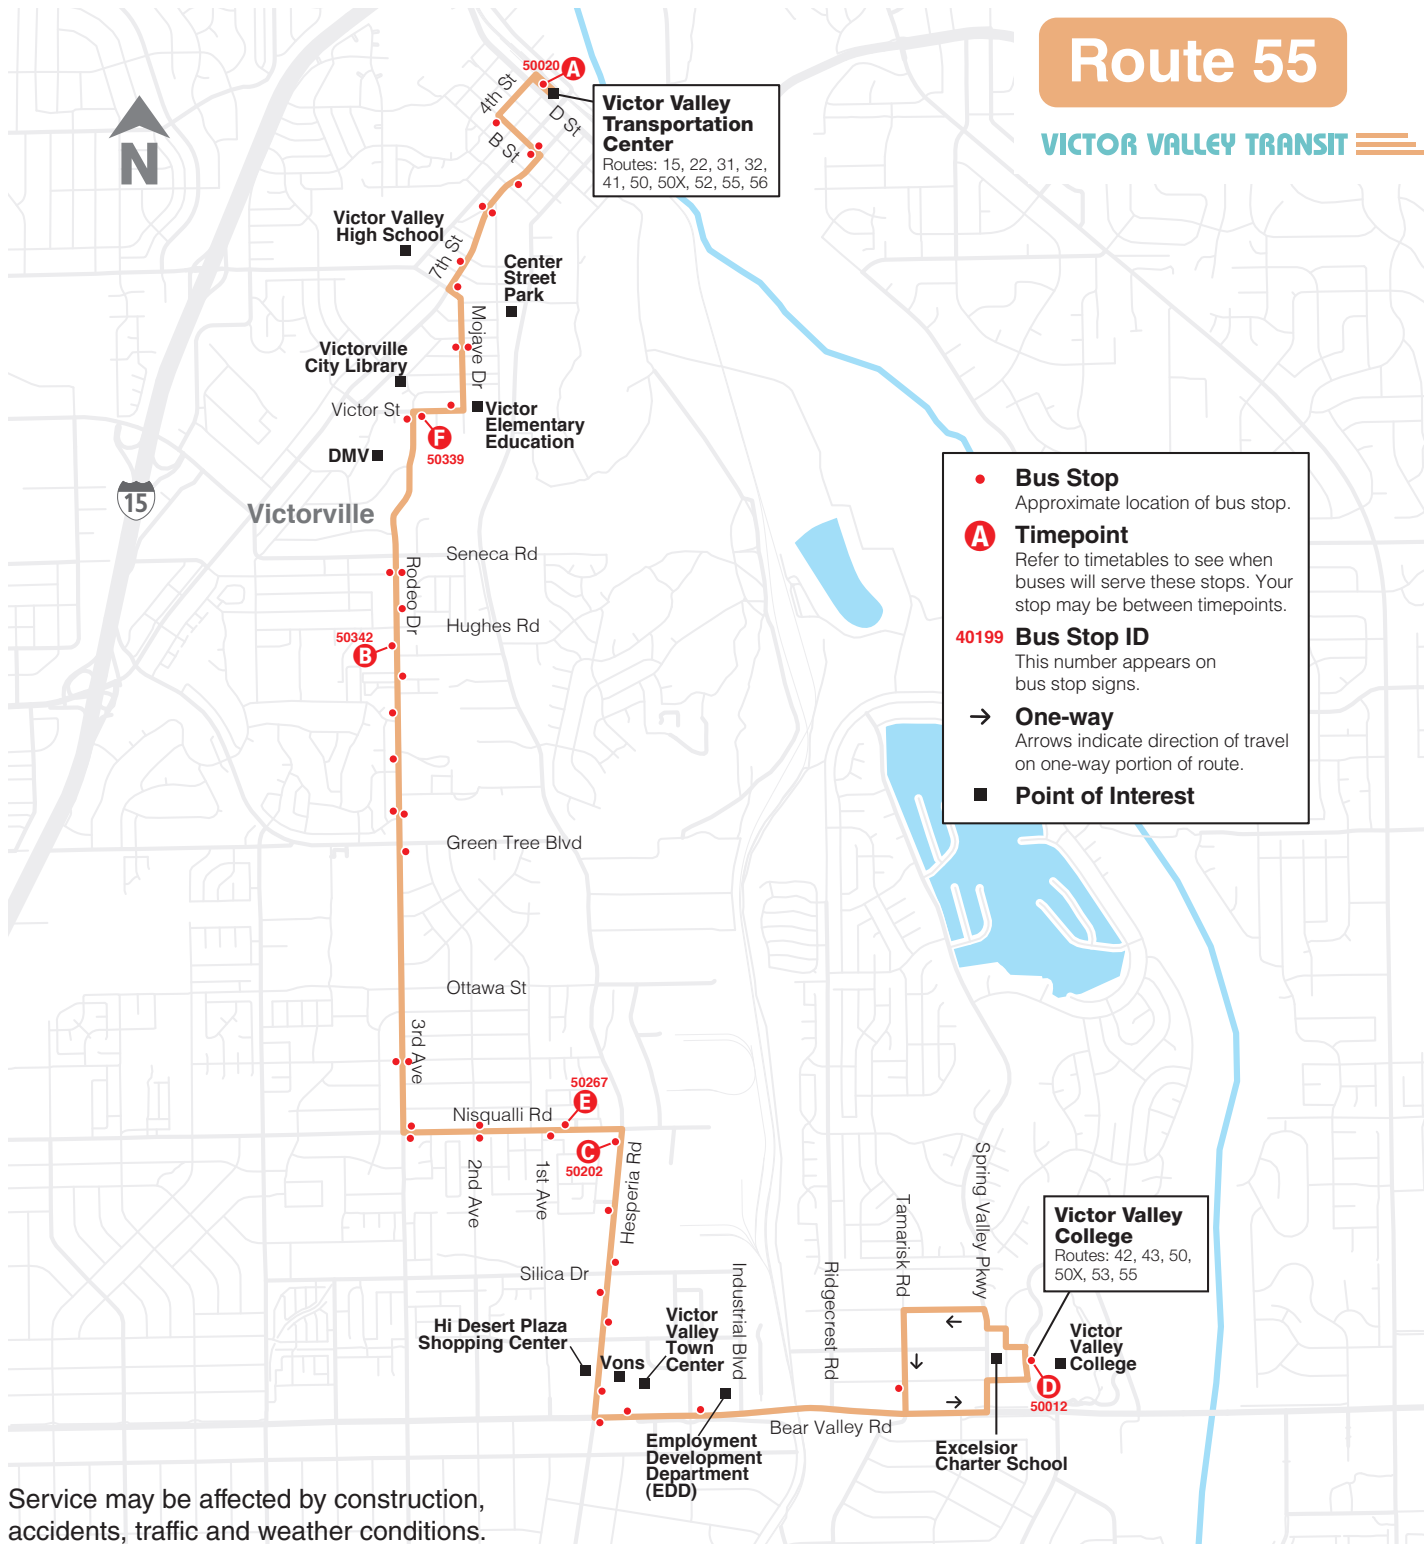

Fare valid for one-way travel only.

Value Card

The VVTA Value Card is acceptable as fare on all routes except for ADA service, and available in \$5, \$10 or \$20 value. The Value Card is a great alternative to cash, and a quick way to pay fare without having to fumble around for exact change. Refunds not available.

VICTOR VALLEY TRANSIT

55 **Local Route**

Mon-Fri	6am - 9pm
Saturday	7am - 8pm
Sunday	8am - 6pm

Northbound to Victor Valley Transportation Center

Southbound to Victor Valley College

- Center Street Park
- Employment Development Department (EDD)
- Excelsior Charter School
- Hi Desert Plaza Shopping Center
- Victor Elementary Education
- Victor Valley College
- Victor Valley High School
- Victor Valley Town Center
- Victor Valley Transportation Center
- Victorville City Library
- Victorville DMV
- Vons

Effective October 2, 2022

www.VVTA.org
760-948-3030

Route 55

VICTOR VALLEY TRANSIT

Service may be affected by construction, accidents, traffic and weather conditions.

Monday-Friday

Southbound

	Victor Valley Transportation Center	Rodeo Dr & Hughes Rd	Hesperia Rd & Nisqualli Rd	Victor Valley College
	A	B	C	D
AM	6:15	6:24	6:31	6:42
	7:17	7:26	7:33	7:44
	8:20	8:29	8:36	8:47
	9:20	9:30	9:36	9:45
	10:25	10:35	10:41	10:50
	11:30	11:40	11:46	11:55
PM	12:35	12:45	12:51	1:00
	1:40	1:50	1:56	2:05
	2:50	3:00	3:06	3:15
	4:00	4:10	4:16	4:25
	5:15	5:25	5:31	5:40
	6:25	6:35	6:41	6:50
	7:30	7:39	7:45	7:53
	8:40	8:49	8:55	9:03

Northbound

	Victor Valley College	Nisqualli Rd & Hesperia Rd	Victor St & Rodeo Dr	Victor Valley Transportation Center
	D	E	F	A
AM	5:46	5:54	6:02	6:07
	6:46	6:54	7:02	7:07
	7:48	7:56	8:04	8:09
	8:51	8:59	9:07	9:14
	9:52	10:03	10:11	10:18
	10:57	11:08	11:16	11:23
PM	12:02	12:13	12:21	12:28
	1:07	1:18	1:26	1:33
	2:12	2:23	2:31	2:38
	3:22	3:33	3:41	3:48
	4:32	4:43	4:51	4:58
	5:47	5:58	6:06	6:13
	6:57	7:08	7:15	7:21
	7:55	8:04	8:11	8:17