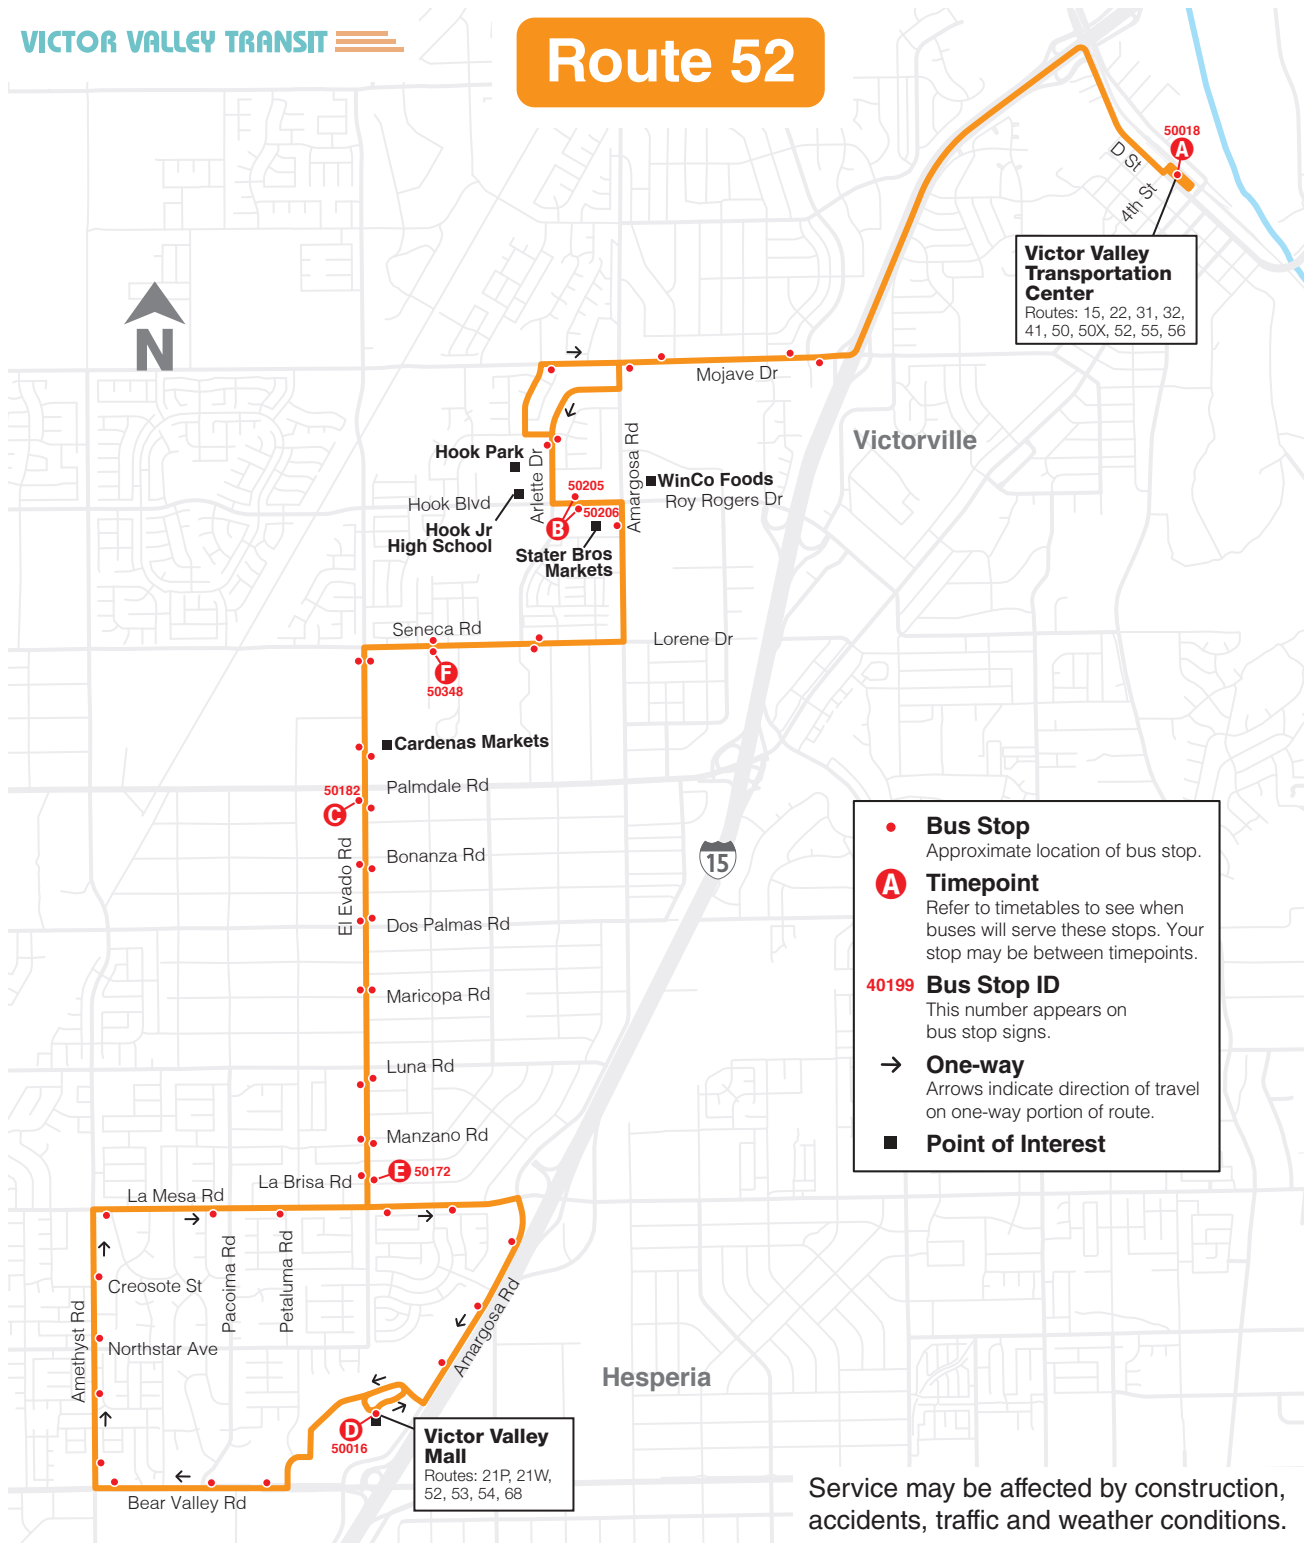

Route 52

Service may be affected by construction, accidents, traffic and weather conditions.

Monday-Friday

Southbound

	Victor Valley Transportation Center A	Hook Blvd & Arlette Dr B	El Evado Rd & Palmdale Rd C	The Mall of Victor Valley D
AM	6:20	6:30	6:38	6:47
	7:20	7:30	7:38	7:47
	7:50	8:00	8:08	8:17
	8:20	8:30	8:38	8:47
	8:50	9:00	9:09	9:20
	9:20	9:31	9:40	9:51
	9:50	10:01	10:10	10:21
	10:20	10:31	10:40	10:51
	10:50	11:01	11:10	11:21
	11:15	11:26	11:35	11:46
PM	11:45	11:56	12:05	12:16
	12:15	12:26	12:35	12:46
	12:45	12:56	1:05	1:16
	1:15	1:26	1:35	1:46
	1:45	1:56	2:05	2:16
	2:15	2:26	2:35	2:46
	2:45	2:56	3:05	3:15
	3:15	3:26	3:35	3:45
	3:45	3:56	4:05	4:15
	4:15	4:26	4:35	4:45
4:50	5:01	5:10	5:20	
5:30	5:41	5:50	6:00	
6:15	6:26	6:35	6:45	
7:30	7:39	7:47	7:56	
8:40	8:49	8:57	9:06	

Northbound

	The Mall of Victor Valley D	El Evado Rd & La Brisa Rd E	Seneca Rd & Del Gado Rd F	Victor Valley Transportation Center A
AM	6:30	6:41	6:46	7:01
	6:51	7:02	7:07	7:22
	7:51	8:02	8:07	8:22
	8:21	8:32	8:37	8:52
	8:51	9:02	9:08	9:23
	9:24	9:35	9:41	9:56
	9:55	10:06	10:12	10:27
	10:25	10:36	10:42	10:57
	10:55	11:06	11:12	11:27
	11:25	11:36	11:42	11:57
PM	11:50	12:01	12:07	12:22
	12:20	12:31	12:37	12:52
	12:50	1:01	1:07	1:22
	1:20	1:31	1:37	1:52
	1:50	2:01	2:07	2:22
	2:20	2:31	2:37	2:52
	2:50	3:01	3:07	3:22
	3:19	3:31	3:37	3:52
	3:49	4:01	4:07	4:22
	4:19	4:31	4:37	4:52
4:49	5:01	5:07	5:22	
5:24	5:36	5:42	5:57	
6:49	7:01	7:06	7:20	
8:00	8:10	8:15	8:29	

Saturday

Southbound

	Victor Valley Transportation Center A	Hook Blvd & Arlette Dr B	El Evado Rd & Palmdale Rd C	The Mall of Victor Valley D
AM	7:05	7:15	7:23	7:32
	8:20	8:30	8:38	8:47
	9:35	9:45	9:53	10:02
	10:50	11:00	11:08	11:17
PM	12:05	12:15	12:23	12:32
	1:20	1:30	1:38	1:47
	2:35	2:45	2:53	3:02
	3:50	4:00	4:08	4:17
	5:05	5:15	5:23	5:32
	6:20	6:30	6:38	6:47
	7:35	7:45	7:53	8:02

Northbound

	The Mall of Victor Valley D	El Evado Rd & La Brisa Rd E	Seneca Rd & Del Gado Rd F	Victor Valley Transportation Center A
AM	7:36	7:46	7:52	8:06
	8:51	9:01	9:07	9:21
	10:06	10:16	10:22	10:36
	11:21	11:31	11:37	11:51
PM	12:36	12:46	12:52	1:06
	1:51	2:01	2:07	2:21
	3:06	3:16	3:22	3:36
	4:21	4:31	4:37	4:51
	5:36	5:46	5:52	6:06
	6:51	7:01	7:07	7:21

Sunday

Southbound

	Victor Valley Transportation Center A	Hook Blvd & Arlette Dr B	El Evado Rd & Palmdale Rd C	The Mall of Victor Valley D
AM	8:20	8:29	8:36	8:45
	9:35	9:44	9:51	10:00
	10:50	10:59	11:06	11:15
PM	12:05	12:14	12:21	12:30
	1:20	1:29	1:36	1:45
	2:35	2:44	2:51	3:00
	3:50	3:59	4:04	4:15
	5:05	5:14	5:21	5:30

Northbound

	The Mall of Victor Valley D	El Evado Rd & La Brisa Rd E	Seneca Rd & Del Gado Rd F	Victor Valley Transportation Center A
AM	7:40	7:50	7:55	8:09
	8:49	8:59	9:04	9:18
	10:04	10:14	10:19	10:33
PM	11:19	11:29	11:34	11:48
	12:34	12:44	12:49	1:03
	1:49	1:59	2:04	2:18
	3:04	3:14	3:19	3:33
	4:19	4:29	4:34	4:48
5:34	5:44	5:49	6:03