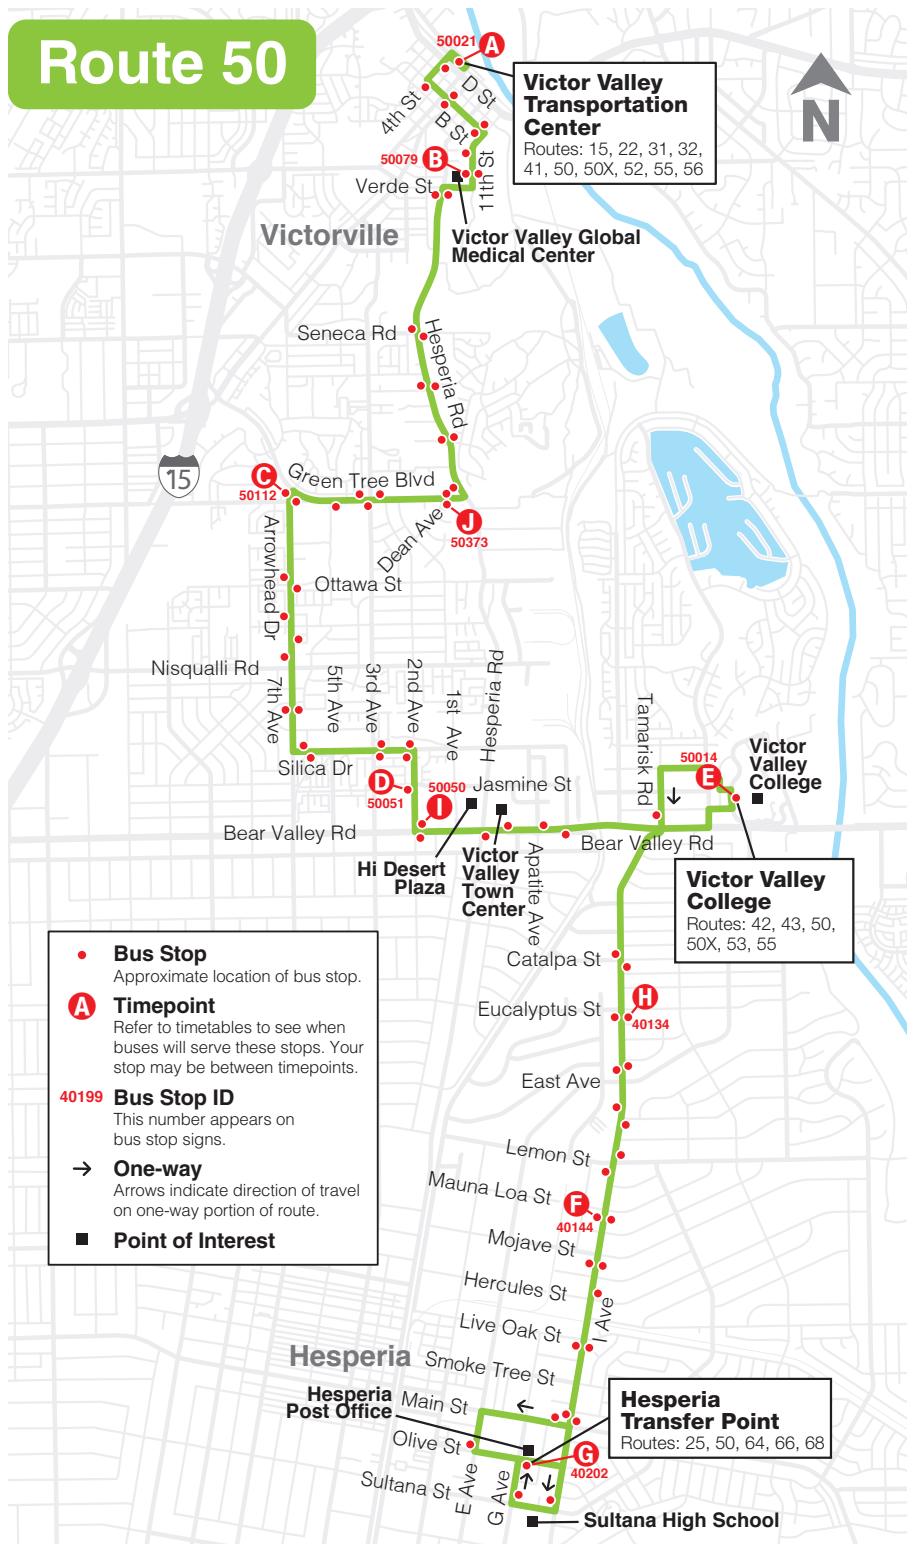

Route 50

Monday-Friday

Southbound

	Victor Valley Transportation Center A	11th St & Verde St (VV Hospital) B	Arrowhead Dr & Green Tree Blvd C	2nd Ave & Jasmine St D	Victor Valley College E	I Ave & Mauna Loa St F	Olive St & G Ave G
AM	6:00	6:05	6:18	6:26	6:35	6:43	6:52
	6:50	6:55	7:08	7:16	7:25	7:33	7:42
	7:55	8:00	8:13	8:21	8:30	8:38	8:47
	8:45	8:50	9:03	9:11	9:23	9:32	9:41
	10:05	10:11	10:23	10:31	10:43	10:52	11:01
	10:50	10:56	11:08	11:16	11:28	11:37	11:46
PM	12:10	12:16	12:28	12:36	12:48	12:57	1:06
	12:55	1:01	1:13	1:21	1:33	1:42	1:51
	2:15	2:21	2:33	2:41	2:53	3:02	3:10
	3:00	3:06	3:14	3:28	3:40	3:52	4:00
	4:20	4:26	4:34	4:48	5:00	5:12	5:20
	5:10	5:16	5:24	5:38	5:50	6:02	6:10
	6:30	6:36	6:44	6:58	7:10	7:17	7:26
	7:20	7:24	7:33	7:39	7:51	7:58	8:07
	8:25	8:29	8:38	8:44	8:56	9:03	9:12

Northbound

	Olive St & G Ave G	I Ave & Eucalyptus St H	Victor Valley College E	2nd Ave & Bear Valley Rd I	Green Tree Blvd & Dean Ave J	Victor Valley Transportation Center A
AM	5:55	6:05	6:10	6:17	6:26	6:38
	7:00	7:10	7:15	7:22	7:31	7:43
	7:50	8:00	8:05	8:12	8:21	8:33
	9:05	9:16	9:22	9:30	9:41	9:53
	9:50	10:01	10:07	10:15	10:26	10:38
	11:10	11:21	11:27	11:35	11:46	11:58
PM	11:55	12:06	12:12	12:20	12:31	12:43
	1:15	1:26	1:32	1:40	1:51	2:03
	2:00	2:11	2:17	2:25	2:36	2:48
	3:20	3:31	3:37	3:46	3:56	4:08
	4:10	4:21	4:27	4:36	4:46	4:58
	5:30	5:41	5:47	5:56	6:06	6:18
	6:20	6:31	6:37	6:46	6:56	7:08
	7:35	7:45	7:51	7:59	8:06	8:16
	8:15	8:25	8:31	8:39	8:46	8:56

Saturday

Southbound

	Victor Valley Transportation Center A	11th St & Verde St (VV Hospital) B	Arrowhead Dr & Green Tree Blvd C	2nd Ave & Jasmine St D	Victor Valley College E	I Ave & Mauna Loa St F	Olive St & G Ave G
AM	6:45	6:51	7:02	7:09	7:19	7:28	7:37
	7:45	7:51	8:02	8:09	8:19	8:28	8:37
	8:45	8:51	9:02	9:09	9:19	9:28	9:37
	9:45	9:51	10:02	10:09	10:19	10:28	10:37
	10:45	10:51	11:02	11:09	11:19	11:28	11:37
	11:45	11:51	12:02	12:09	12:19	12:28	12:37
PM	12:45	12:51	1:02	1:09	1:19	1:28	1:37
	1:45	1:51	2:02	2:09	2:19	2:28	2:37
	2:45	2:51	3:02	3:09	3:19	3:28	3:37
	3:45	3:51	4:02	4:09	4:19	4:28	4:37
	4:45	4:51	5:02	5:09	5:19	5:28	5:37
	5:45	5:51	6:02	6:09	6:19	6:28	6:37
	6:45	6:51	7:02	7:09	7:19	7:28	7:37

Northbound

	Olive St & G Ave G	I Ave & Eucalyptus St H	Victor Valley College E	2nd Ave & Bear Valley Rd I	Green Tree Blvd & Dean Ave J	Victor Valley Transportation Center A
AM	6:45	6:54	7:00	7:09	7:19	7:28
	7:45	7:54	8:00	8:09	8:19	8:28
	8:45	8:54	9:00	9:09	9:19	9:28
	9:45	9:54	10:00	10:09	10:19	10:28
	10:45	10:54	11:00	11:09	11:19	11:28
	11:45	11:54	12:00	12:09	12:19	12:28
PM	12:45	12:54	1:00	1:09	1:19	1:28
	1:45	1:54	2:00	2:09	2:19	2:28
	2:45	2:54	3:00	3:09	3:19	3:28
	3:45	3:54	4:00	4:09	4:19	4:28
	4:45	4:54	5:00	5:09	5:19	5:28
	5:45	5:54	6:00	6:09	6:19	6:28
	6:45	6:54	7:00	7:09	7:19	7:28

Sunday

Southbound