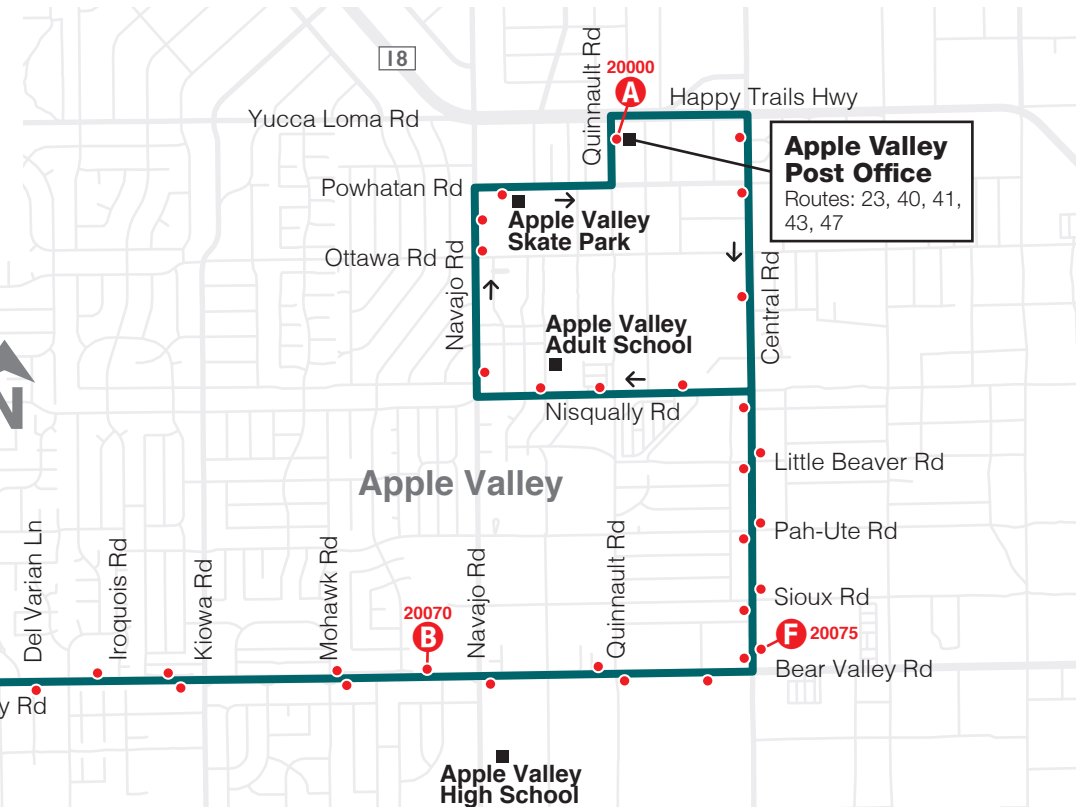

Monday-Friday

	Westbound				Eastbound			
	Apple Valley Post Office	Bear Valley Rd & Navajo Rd	Apple Valley Rd & Bear Valley Rd	Victor Valley College Arrive	Victor Valley College Depart	Bear Valley Rd & Apple Valley Rd	Central Rd & Bear Valley Rd	Apple Valley Post Office
	A	B	C	D		E	F	A
AM	6:03	6:10	6:19	6:25	6:30	6:35	6:44	6:53
	6:59	7:06	7:15	7:21	7:26	7:31	7:40	7:49
	7:55	8:02	8:11	8:17	8:22	8:27	8:36	8:45
	8:51	8:58	9:07	9:15	9:20	9:26	9:36	9:43
	9:51	9:57	10:06	10:14	9:48	9:54	10:04	10:11
PM	10:20	10:26	10:35	10:43	10:19	10:25	10:35	10:42
	10:50	10:56	11:05	11:13	10:49	10:55	11:05	11:12
	11:20	11:26	11:35	11:43	11:18	11:24	11:34	11:41
	11:49	11:55	12:04	12:12	11:48	11:54	12:04	12:11
	12:20	12:26	12:35	12:43	12:17	12:23	12:33	12:40
	12:51	12:57	1:06	1:14	12:48	12:54	1:04	1:11
	1:20	1:26	1:35	1:43	1:19	1:25	1:35	1:42
	1:53	1:59	2:08	2:16	1:48	1:54	2:04	2:11
	2:20	2:26	2:35	2:43	2:21	2:27	2:37	2:44
	2:55	3:01	3:08	3:16	2:48	2:54	3:04	3:11
	3:56	4:02	4:09	4:17	3:21	3:27	3:38	3:45
	4:57	5:03	5:10	5:18	4:22	4:28	4:39	4:46
	5:58	6:04	6:11	6:19	5:23	5:29	5:40	5:47
	6:59	7:05	7:11	7:19	6:24	6:30	6:41	6:48
	7:52	7:58	8:04	8:12	7:24	7:29	7:38	7:44
	8:45	8:51	8:57	9:05	8:17	8:22	8:31	8:37

- **Bus Stop**
  Approximate location of bus stop.
- **A** **Timepoint**
  Refer to timetables to see when buses will serve these stops. Your stop may be between timepoints.
- **40199** **Bus Stop ID**
  This number appears on bus stop signs.
- → **One-way**
  Arrows indicate direction of travel on one-way portion of route.
- **Point of Interest**

Service may be affected by construction, accidents, traffic and weather conditions.