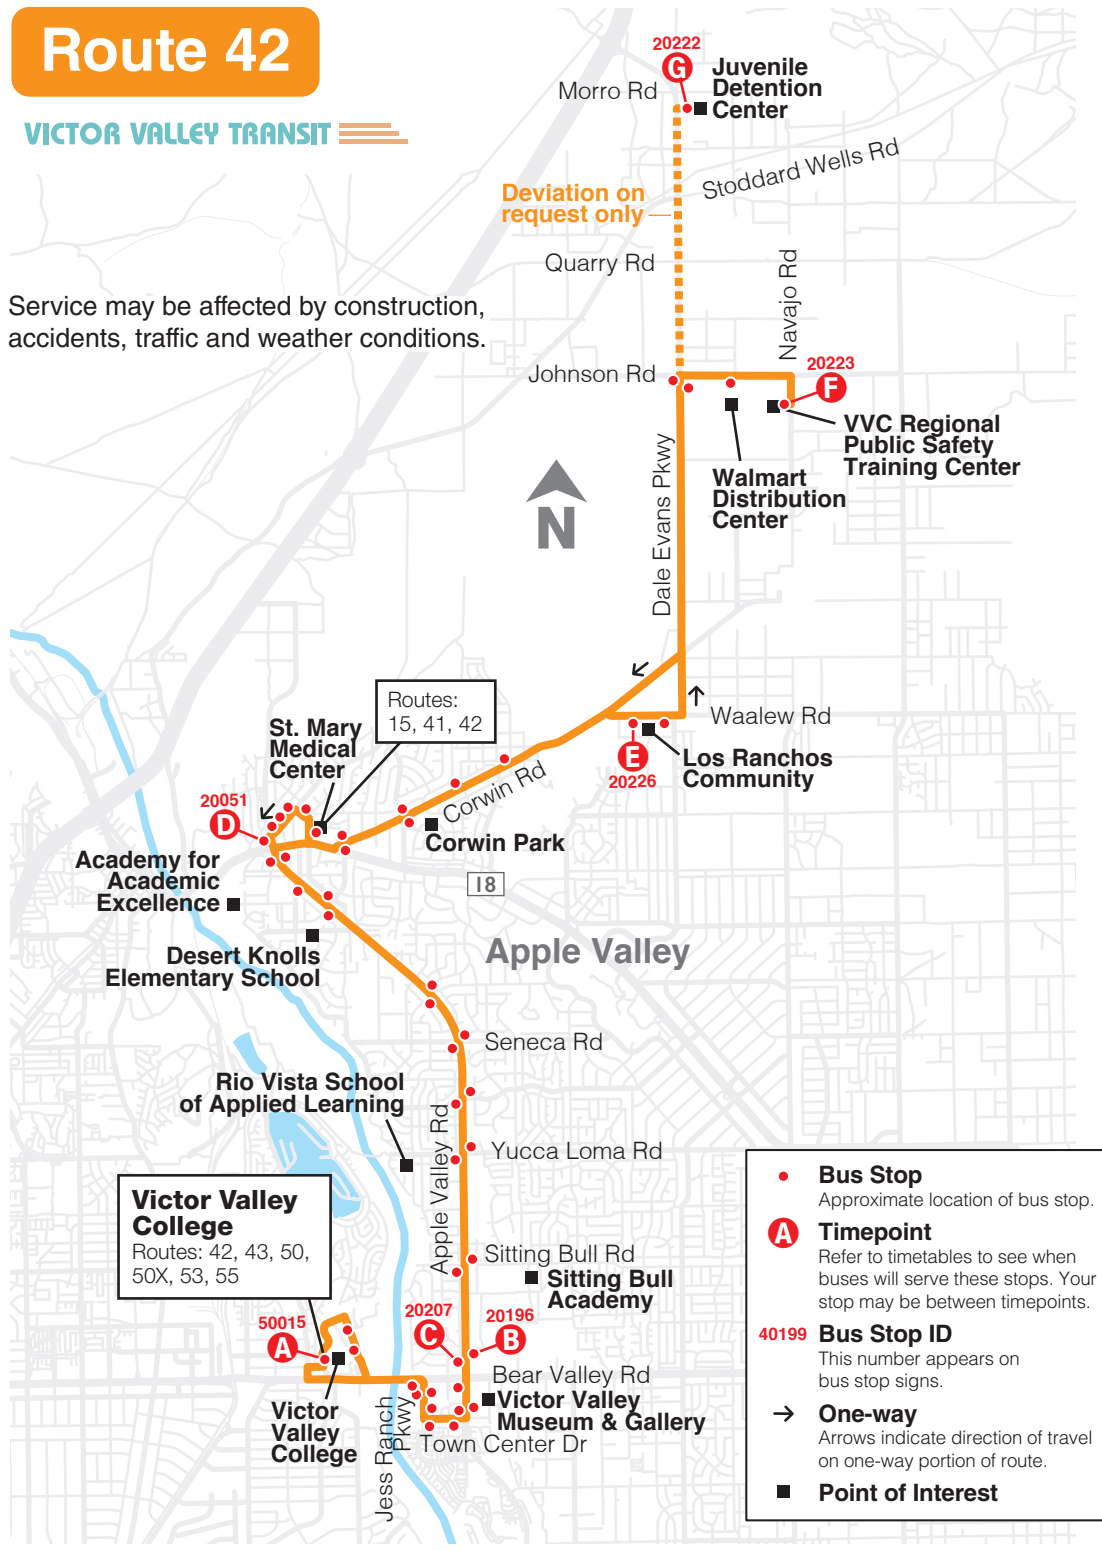

VICTOR VALLEY TRANSIT

42 **Local Route**

Mon-Fri	6am - 10pm
Saturday	7am - 9pm
Sunday	8am - 7pm

Northbound to Public Safety Training Center (Navajo Rd & Johnson Rd)

Southbound to Victor Valley College

- Academy for Academic Excellence
 - Corwin Park
 - Desert Knolls Elementary School
 - Juvenile Detention Center
 - Los Ranchos Community
 - Rio Vista School of Applied Learning
 - Sitting Bull Academy
 - St. Mary Medical Center
 - Victor Valley College
 - Victor Valley Museum & Galler
 - VVC Regional Public Safety Training Center
 - Walmart Distribution Center
- Effective October 2, 2022*

www.VVTA.org
760-948-3030

Route 42

VICTOR VALLEY TRANSIT

Service may be affected by construction, accidents, traffic and weather conditions.

Monday-Friday

Northbound

	Victor Valley College	Apple Valley Rd & Pimlico Rd	Apple Valley Rd & Hwy 18	Waalew Rd & Los Ranchos	Navajo Rd & Johnson Rd
	A	B	D	E	F
AM	6:30 7:30 8:30 9:30 10:30 11:30	6:38 7:38 8:38 9:39 10:39 11:39	6:54 7:54 8:54 9:55 10:55 11:55	7:04 8:04 9:04 10:06 11:06 12:06	7:13 8:13 9:12 10:14 11:14 12:14
PM	12:30 1:30 2:30 3:30 4:30 5:30 6:30 7:30 8:30	12:39 1:39 2:39 3:39 4:39 5:39 6:39 7:38 8:39	12:55 1:55 2:55 3:55 4:55 5:55 6:55 7:51 8:52	13:06 2:06 3:06 4:05 5:05 6:05 7:05 8:01 9:02	13:14 2:14 3:13 4:12 5:12 6:12 7:13 8:09 -