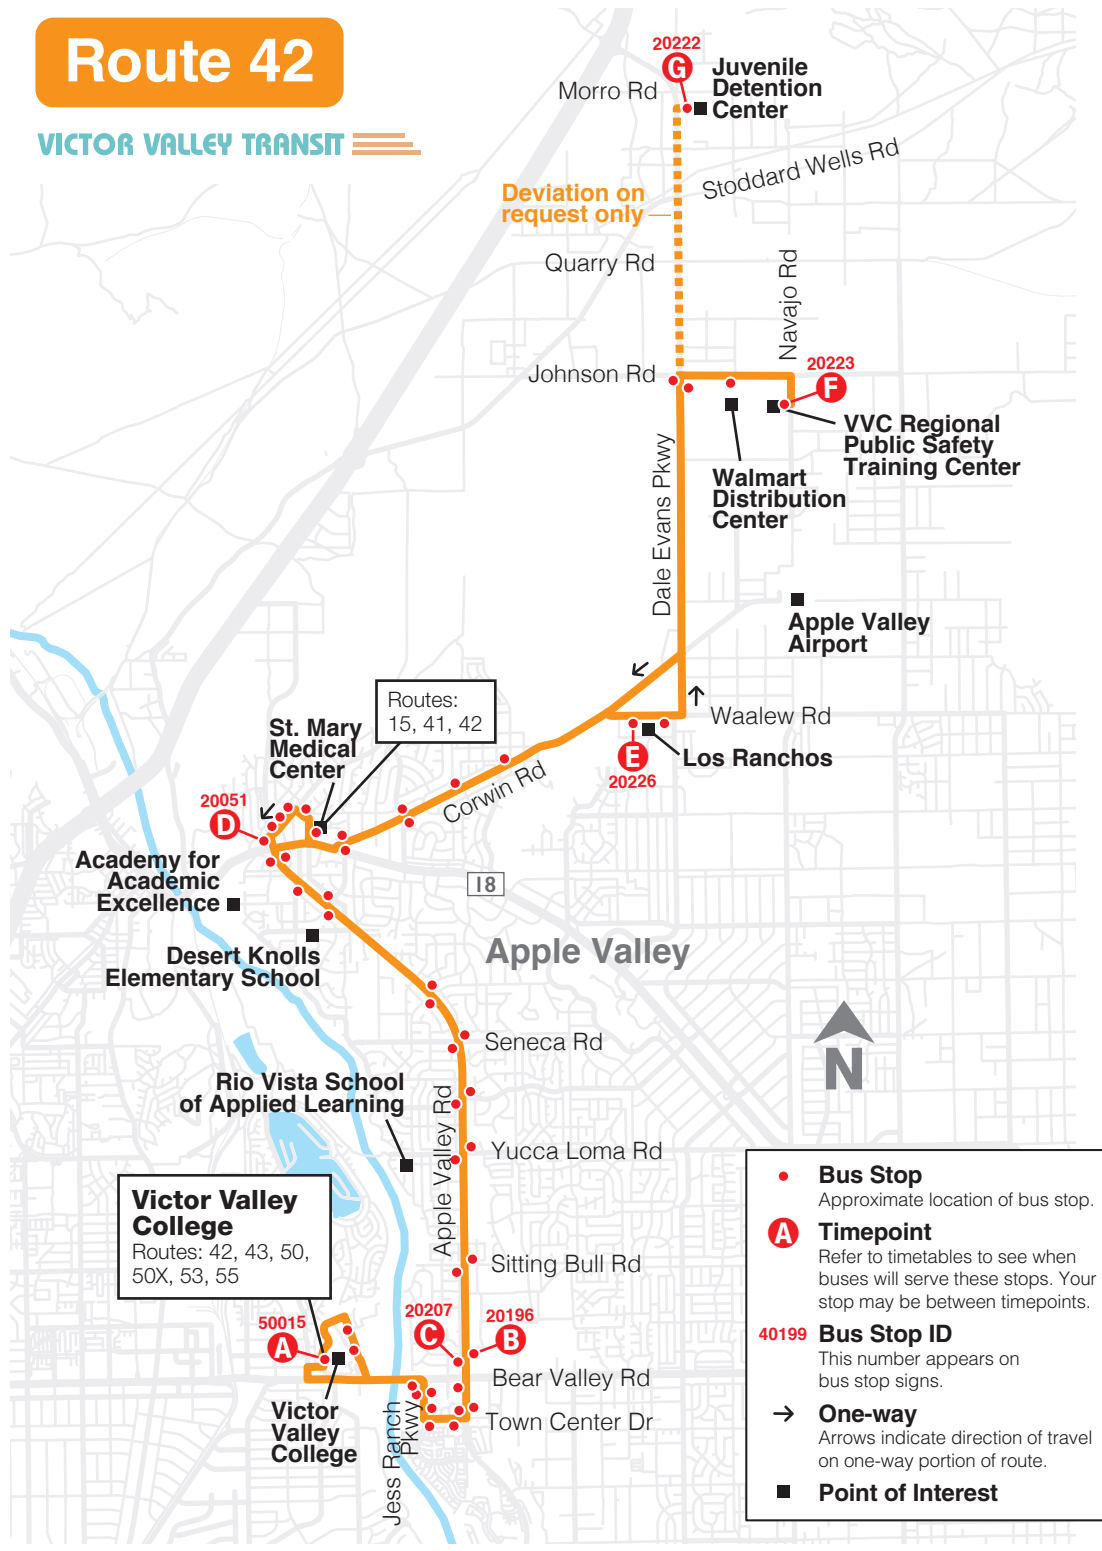

VICTOR VALLEY TRANSIT

42

Local Route

Mon-Fri 6am - 10pm
Saturday 7am - 9pm
Sunday 8am - 7pm

Apple Valley Road

- Victor Valley College
- St. Mary Medical Center
- Los Ranchos
- Walmart Distribution Center
- Regional Public Safety Training Center
- Juvenile Detention Center

VICTOR VALLEY TRANSIT

Effective January 30, 2022

www.VVTA.org
760-948-3030

Route 42

VICTOR VALLEY TRANSIT

Monday-Friday

Northbound

	Victor Valley College	Apple Valley Rd & Pimlico Rd	Apple Valley Rd & Hwy 18	Waalew Rd & Los Ranchos	Navajo Rd & Johnson Rd
	A	B	D	E	F
AM	6:30 8:30 10:30	6:38 8:38 10:38	6:57 8:57 10:57	7:09 9:09 11:09	7:15 9:15 11:15
PM	12:30 2:30 4:30 6:30 8:30	12:38 2:38 4:39 6:39 8:38	12:57 2:57 4:57 6:57 8:56	1:09 3:09 5:08 7:08 9:11	1:15 3:18 5:17 7:15 -

Southbound

	Navajo Rd & Johnson Rd	Juvenile Detention Center	Waalew Rd & Los Ranchos	Apple Valley Rd & Hwy 18	Apple Valley Rd & Pimlico Rd	Victor Valley College
	F	G	E	D	C	A
AM	7:30* 9:30* 11:30*	7:34* 9:34* 11:34*	7:44 9:44 11:44	7:54 9:54 11:54	8:05 10:05 12:05	8:12 10:12 12:12
PM	1:30* 3:30* 5:30* 7:30*	1:34* 3:34* 5:34* 7:35*	1:44 3:44 5:44 7:45	1:54 3:56 5:56 7:55	2:05 4:15 6:15 8:07	2:12 4:21 6:21 8:15

*Juvenile Detention Center is a deviation by request only.
Regular departure time from Navajo Rd & Johnson Rd is at :34 after the hour.
If requested to go to the Juvenile Center, bus will depart from Navajo Rd & Johnson Rd at :30 after the hour.