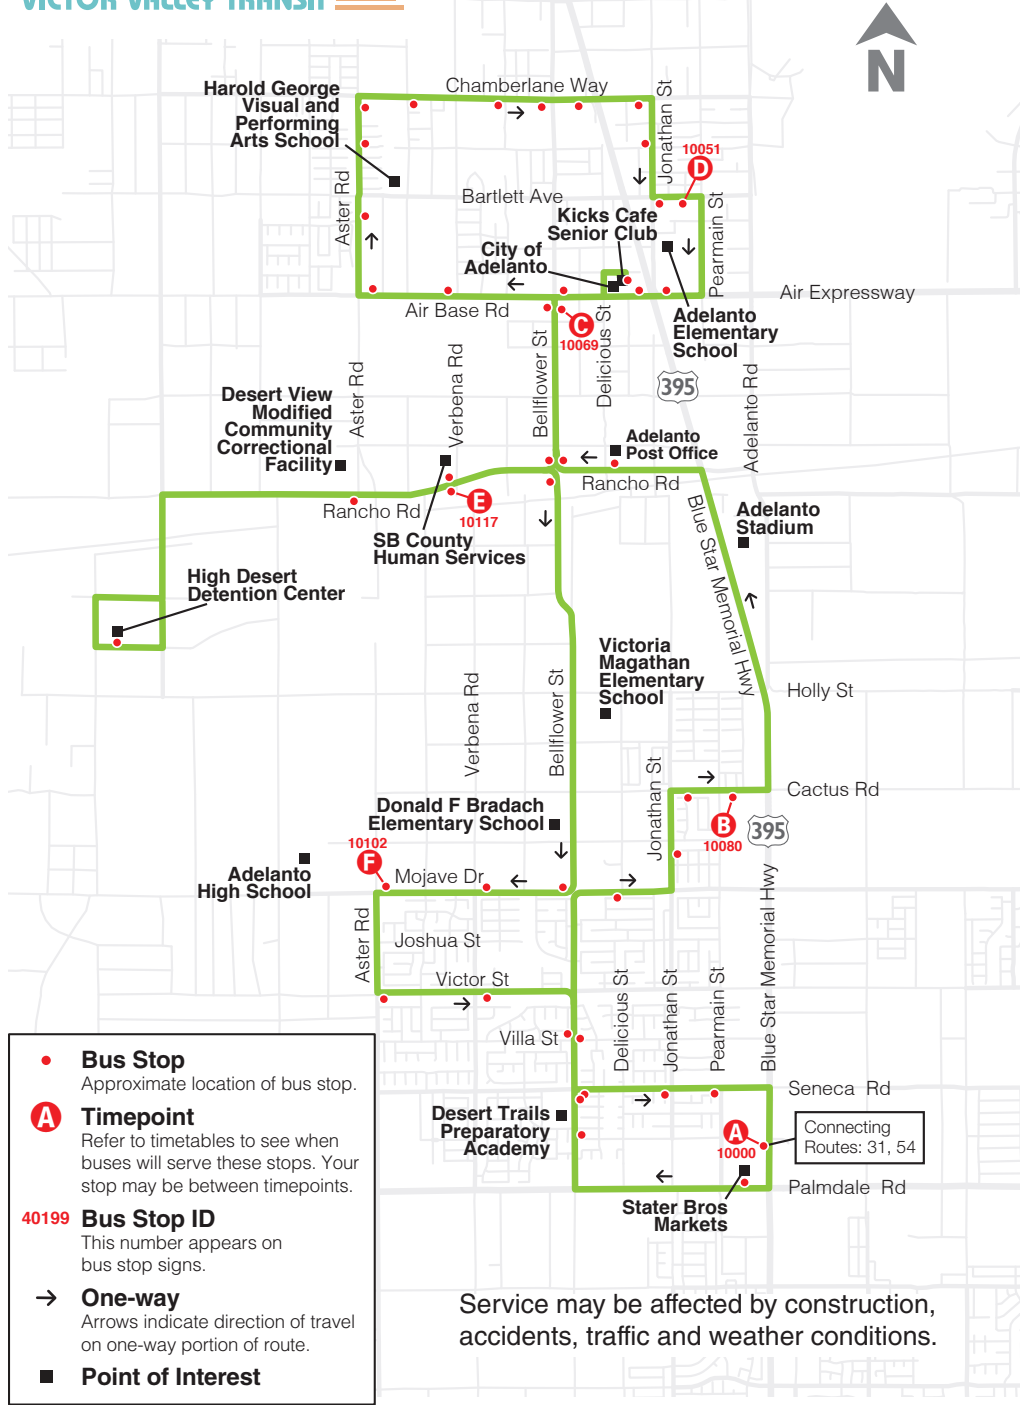

Fare valid for one-way travel only.

Value Card

The VVTA Value Card is acceptable as fare on all routes except for ADA service, and available in \$5, \$10 or \$20 value. The Value Card is a great alternative to cash, and a quick way to pay fare without having to fumble around for exact change. Refunds not available.

VICTOR VALLEY TRANSIT

33

Local Route

Mon-Fri	6am - 9pm
Saturday	7am - 8pm
Sunday	8am - 6pm

Northbound to Bartlett Ave & Greening St

Southbound to Hwy 395 & Palmdale Rd

- Adelanto Elementary School
- Adelanto High School
- Adelanto Stadium
- City of Adelanto
- Desert Trails Preparatory Academy
- Desert View Modified Community Correctional Facility
- Donald F Bradach Elementary School
- Harold George Visual and Performing Arts School
- High Desert Detention Center
- Kicks Café Senior Citizen Club
- SB County Human Services
- Stater Bros Markets
- Victoria Magathan Elementary School

Effective October 2, 2022

www.VVTA.org
760-948-3030

Route 33

VICTOR VALLEY TRANSIT

Monday-Friday

	Northbound				Southbound			
	Hwy 395 & Palmdale Rd	Cactus Rd & Hwy 395	Bellflower St & Air Expressway	Bartlett Ave & Greening St Arrive	Bartlett Ave & Greening St Depart	Rancho Rd & Verbena Rd	Aster Rd & Mojave Dr	Hwy 395 & Palmdale Rd
	A	B	C	D		E	F	A
AM	---	---	5:49	5:59	6:06	6:11	6:28	6:36
	6:45	6:54	7:00	7:14	7:14	7:19	7:36	7:44
	7:56	8:05	8:11	8:25	8:25	8:30	8:47	8:55
	9:07	9:16	9:22	9:36	9:36	9:41	9:58	10:07
	10:16	10:25	10:31	10:45	10:45	10:50	11:07	11:16
	11:25	11:34	11:40	11:54	11:54	11:59	12:16	12:25
PM	12:40	12:49	12:55	1:09	1:09	1:14	1:31	1:40
	1:49	1:58	2:04	2:18	2:18	2:23	2:40	2:49
	2:58	3:07	3:14	3:27	3:28	3:34	3:51	4:00
	4:10	4:19	4:26	4:39	4:40	4:46	5:03	5:12
	5:21	5:30	5:37	5:50	5:51	5:57	6:14	6:23
	6:32	6:41	6:48	7:01	7:02	7:07	7:24	7:31
	7:40	7:48	7:55	8:05	8:09	8:14	8:31	8:38