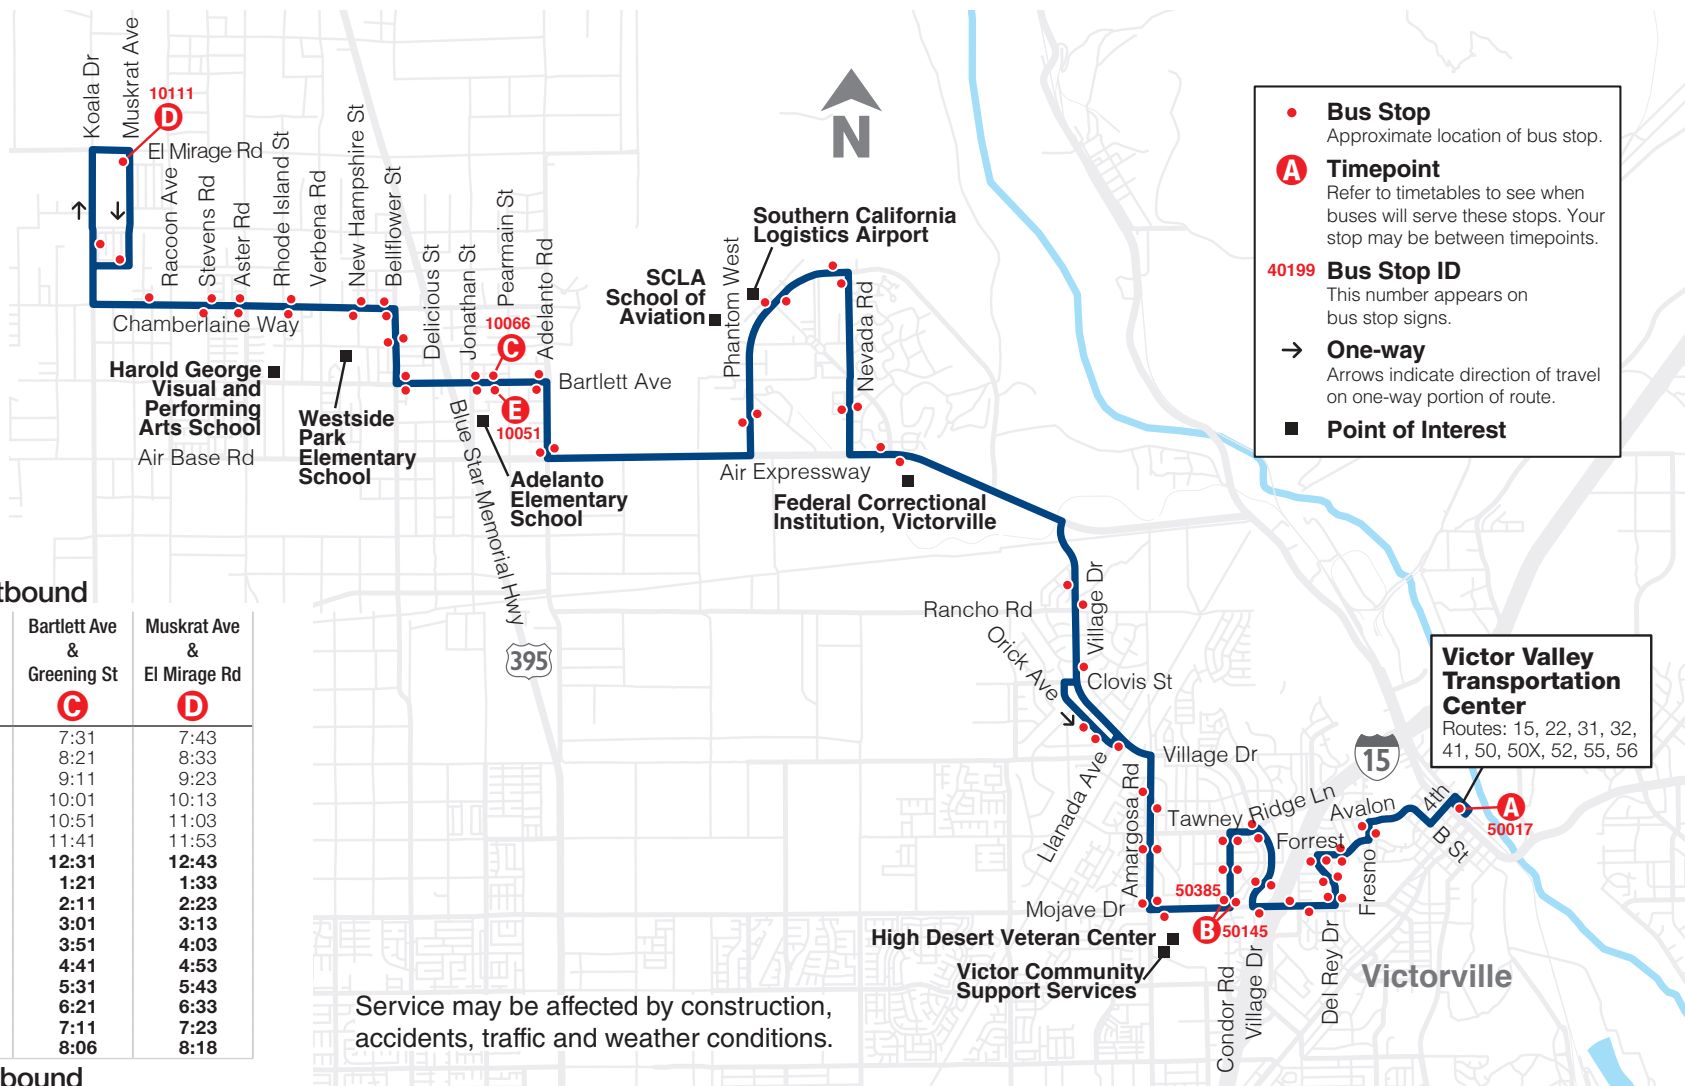

VICTOR VALLEY TRANSIT

32 **Local Route**

Mon-Fri	6am - 9pm
Saturday	7am - 8pm
Sunday	8am - 6pm

Eastbound to Victor Valley Transportation Center

Westbound to Muskrat Ave & El Mirage Rd

- Adelanto Elementary School
 - Federal Correctional Institution, Victorville
 - Harold George Cisual & Performing Arts School
 - High Desert Veteran Center
 - Hook Jr High School
 - SCLA School of Aviation
 - South California Logistics Airport
 - Southern California Logistics Airport (SCLA)
 - Vet Center
 - Victor Community Support Services
 - Victor Valley Transportation Center
 - Westside Park Elementary School
- Effective October 2, 2022 v3*

www.VVTA.org
760-948-3030

Route 32

Monday-Friday

Westbound

	Victor Valley Transportation Center A	Condor Rd & Mojave Dr B	Bartlett Ave & Greening St C	Muskrat Ave & El Mirage Rd D
AM	6:15	6:24	6:44	6:56
	7:15	7:24	7:44	7:56
	8:15	8:24	8:44	8:56
	9:15	9:24	9:45	9:57
	10:15	10:24	10:45	10:57
	11:15	11:24	11:45	11:57
PM	12:15	12:24	12:45	12:57
	1:15	1:24	1:45	1:57
	2:15	2:24	2:45	2:57
	3:15	3:25	3:46	3:58
	4:15	4:25	4:46	4:58
	5:15	5:25	5:46	5:58
	6:15	6:25	6:46	6:58
	7:30	7:40	8:01	8:12
	8:40	8:50	9:11	9:22

Eastbound

	Muskrat Ave & El Mirage Rd D	Bartlett Ave & Greening St E	Condor Rd & Mojave Dr B	Victor Valley Transportation Center A
AM	6:10	6:22	6:48	7:00
	7:10	7:22	7:48	8:00
	8:10	8:22	8:48	9:00
	9:10	9:21	9:46	9:59
	10:10	10:21	10:46	10:59
	11:10	11:21	11:46	11:59
PM	12:10	12:21	12:46	12:59
	1:10	1:21	1:46	1:59
	2:10	2:21	2:46	2:59
	3:10	3:20	3:44	3:56
	4:10	4:20	4:44	4:56
	5:10	5:20	5:44	5:56
	6:10	6:20	6:44	6:56
	7:10	7:20	7:42	7:52
	8:20	8:30	8:52	9:02

Service may be affected by construction, accidents, traffic and weather conditions.

Victor Valley Transportation Center
Routes: 15, 22, 31, 32, 41, 50, 50X, 52, 55, 56