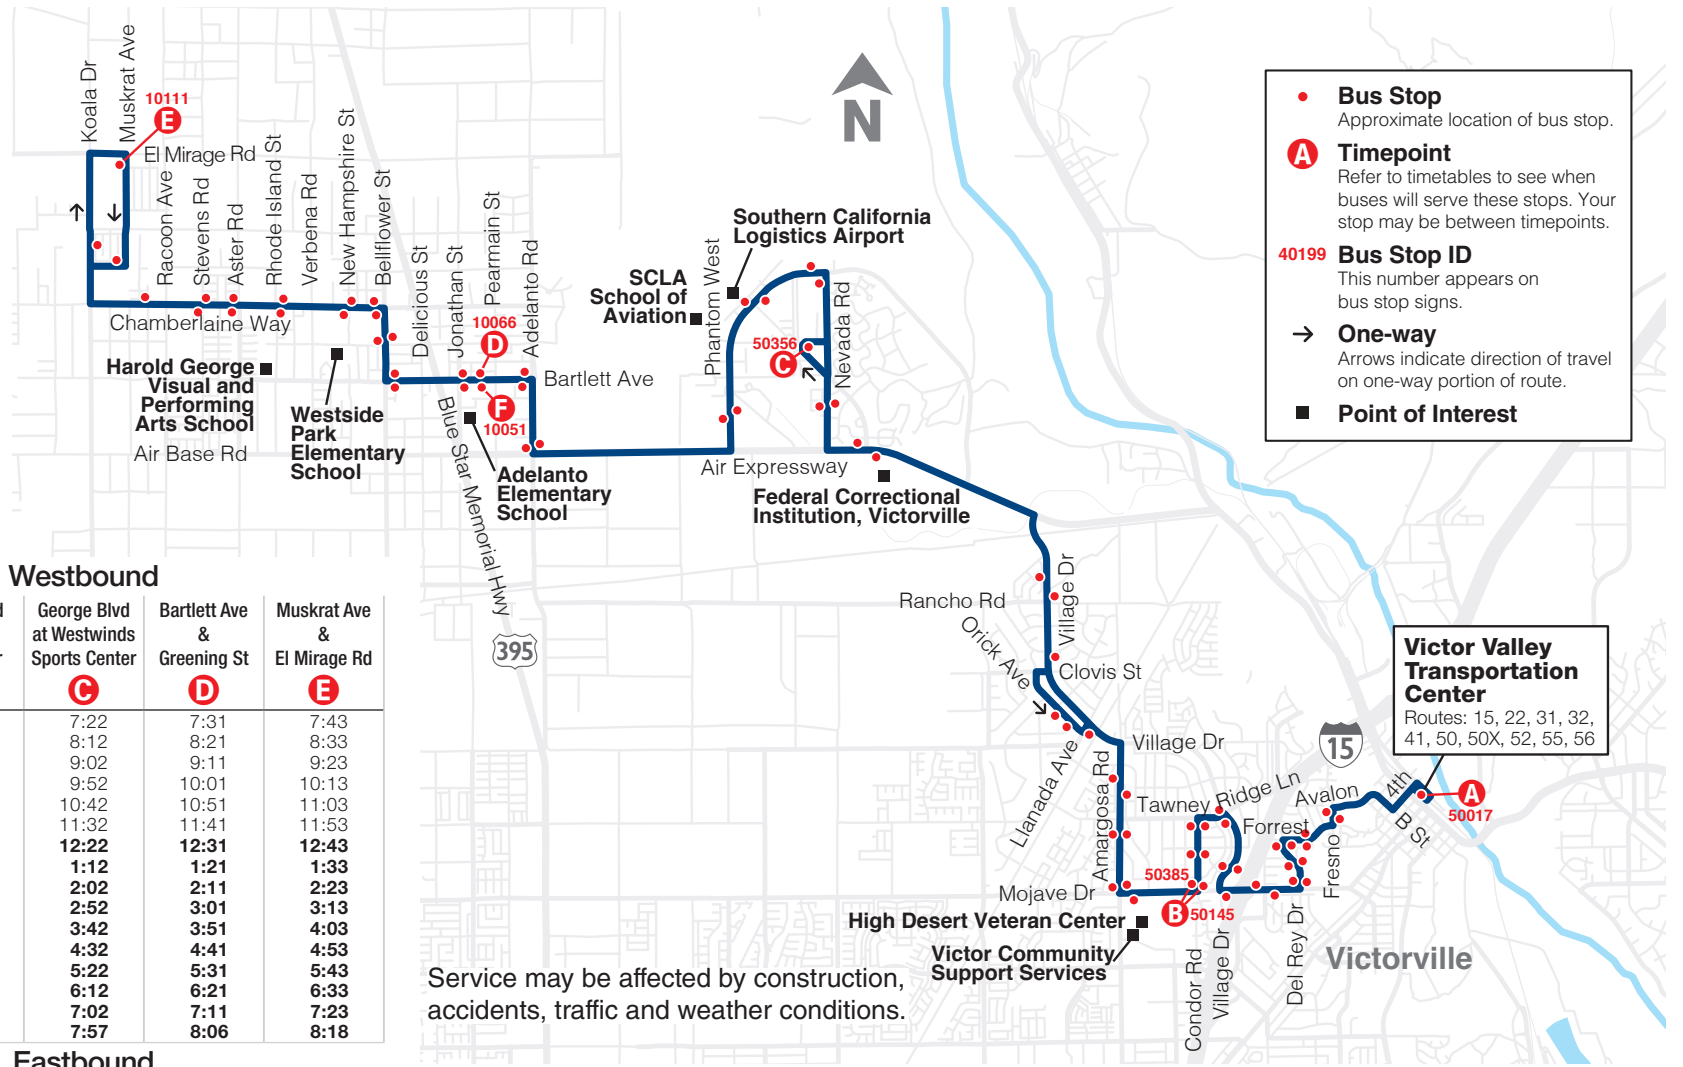

Download on the **App Store** and **GET IT ON Google play**

VICTOR VALLEY TRANSIT

32 **Local Route**

Mon-Fri	6am - 9pm
Saturday	7am - 8pm
Sunday	8am - 6pm

Eastbound to Victor Valley Transportation Center

Westbound to Muskrat Ave & El Mirage Rd

- Adelanto Elementary School
 - Federal Correctional Institution, Victorville
 - Harold George Cisual & Performing Arts School
 - High Desert Veteran Center
 - Hook Jr High School
 - SCLA School of Aviation
 - South California Logistics Airport
 - Southern California Logistics Airport (SCLA)
 - Vet Center
 - Victor Community Support Services
 - Victor Valley Transportation Center
 - Westside Park Elementary School
- Effective October 2, 2022 v2*

www.VVTA.org

760-948-3030

Route 32

Monday-Friday

Westbound

	Victor Valley Transportation Center A	Condor Rd & Mojave Dr B	George Blvd at Westwinds Sports Center C	Bartlett Ave & Greening St D	Muskrat Ave & El Mirage Rd E
AM	6:15	6:24	6:35	6:44	6:56
	7:15	7:24	7:35	7:44	7:56
	8:15	8:24	8:35	8:44	8:56
	9:15	9:24	9:36	9:45	9:57
	10:15	10:24	10:36	10:45	10:57
	11:15	11:24	11:36	11:45	11:57
PM	12:15	12:24	12:36	12:45	12:57
	1:15	1:24	1:36	1:45	1:57
	2:15	2:24	2:36	2:45	2:57
	3:15	3:25	3:37	3:46	3:58
	4:15	4:25	4:37	4:46	4:58
	5:15	5:25	5:37	5:46	5:58
	6:15	6:25	6:37	6:46	6:58
	7:30	7:40	7:52	8:01	8:12
	8:40	8:50	9:02	9:11	9:22

Service may be affected by construction, accidents, traffic and weather conditions.

Victor Valley Transportation Center
Routes: 15, 22, 31, 32, 41, 50, 50X, 52, 55, 56