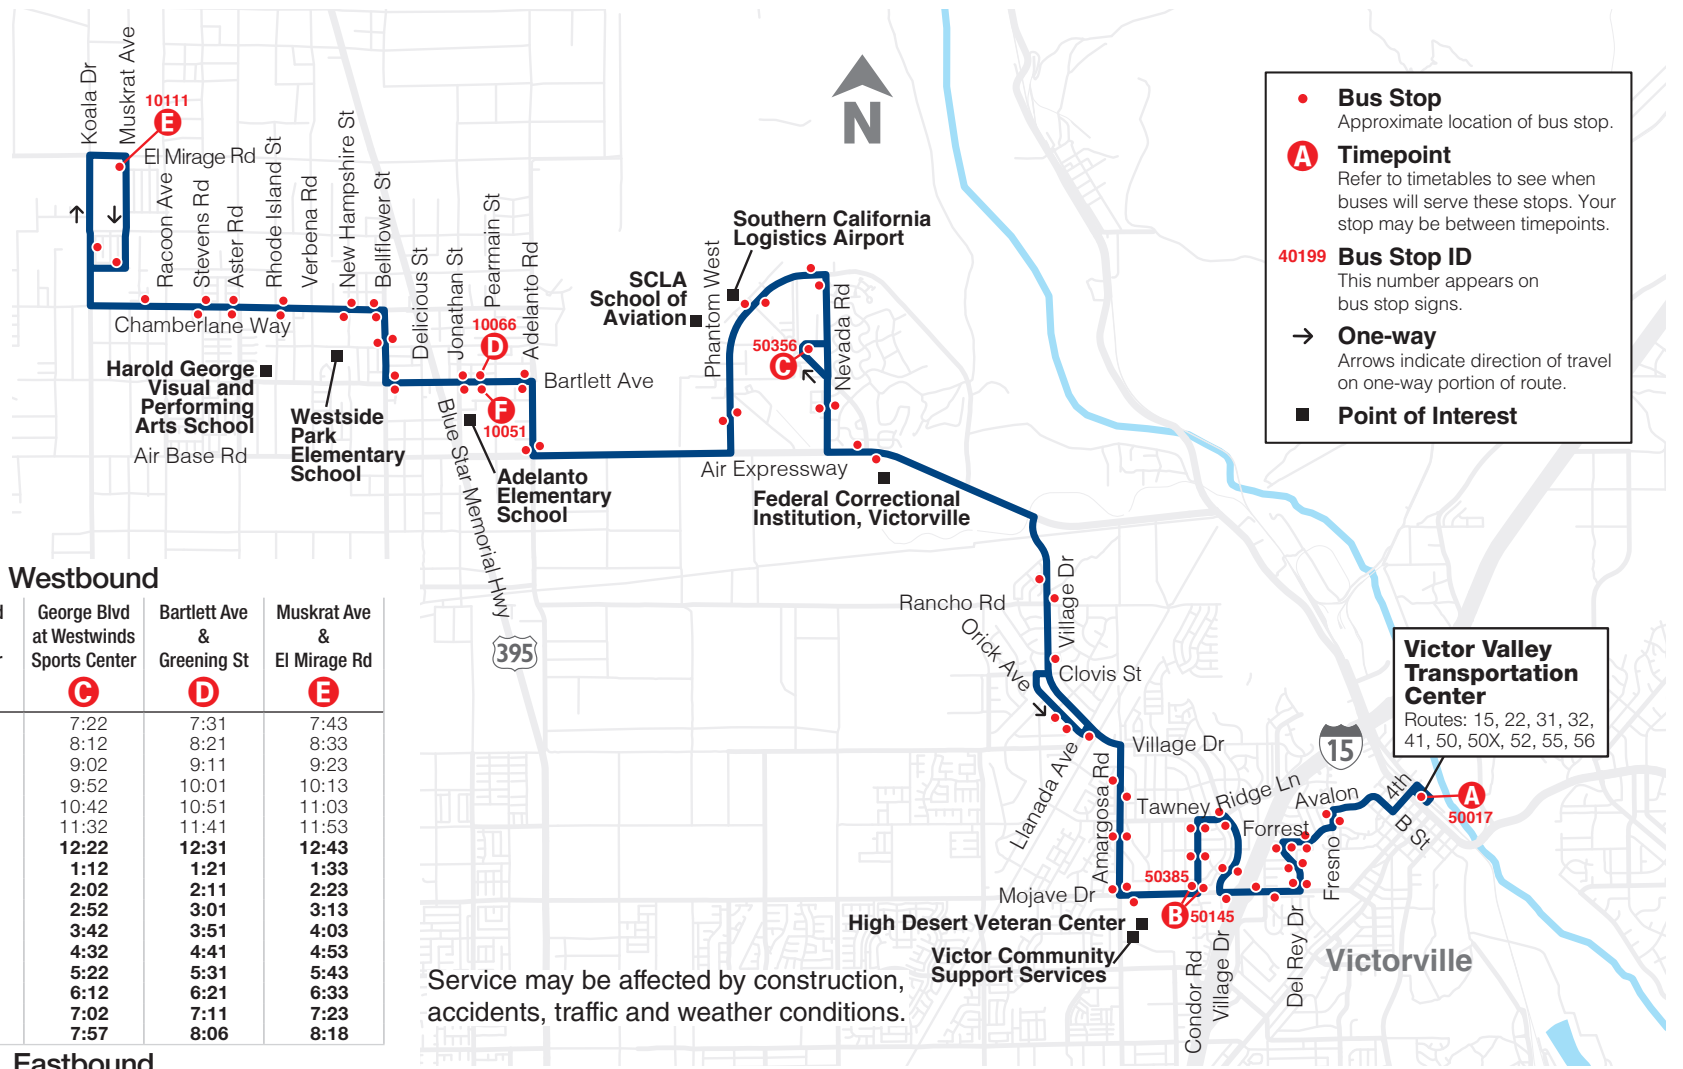

Route 32

Monday-Friday

Westbound

	Victor Valley Transportation Center A	Condor Rd & Mojave Dr B	George Blvd at Westwinds Sports Center C	Bartlett Ave & Greening St D	Muskrat Ave & El Mirage Rd E
AM	6:15	6:24	6:35	6:44	6:56
	7:15	7:24	7:35	7:44	7:56
	8:15	8:24	8:35	8:44	8:56
	9:15	9:24	9:36	9:45	9:57
	10:15	10:24	10:36	10:45	10:57
	11:15	11:24	11:36	11:45	11:57
PM	12:15	12:24	12:36	12:45	12:57
	1:15	1:24	1:36	1:45	1:57
	2:15	2:24	2:36	2:45	2:57
	3:15	3:25	3:37	3:46	3:58
	4:15	4:25	4:37	4:46	4:58
	5:15	5:25	5:37	5:46	5:58
	6:15	6:25	6:37	6:46	6:58
	7:30	7:40	7:52	8:01	8:12
	8:40	8:50	9:02	9:11	9:22

Eastbound

	Muskrat Ave & El Mirage Rd E	Bartlett Ave & Greening St F	George Blvd at Westwinds Sports Center C	Condor Rd & Mojave Dr B	Victor Valley Transportation Center A
AM	6:10	6:22	6:31	6:48	7:00
	7:10	7:22	7:31	7:48	8:00
	8:10	8:22	8:31	8:48	9:00
	9:10	9:21	9:32	9:46	9:59
	10:10	10:21	10:32	10:46	10:59
	11:10	11:21	11:32	11:46	11:59
PM	12:10	12:21	12:32	12:46	12:59
	1:10	1:21	1:32	1:46	1:59
	2:10	2:21	2:32	2:46	2:59
	3:10	3:20	3:30	3:44	3:56
	4:10	4:20	4:30	4:44	4:56
	5:10	5:20	5:30	5:44	5:56
	6:10	6:20	6:30	6:44	6:56
	7:10	7:20	7:28	7:42	7:52
	8:20	8:30	8:38	8:52	9:02

Saturday

Westbound

	Victor Valley Transportation Center A	Condor Rd & Mojave Dr B	George Blvd at Westwinds Sports Center C	Bartlett Ave & Greening St D	Muskrat Ave & El Mirage Rd E
AM	7:00	7:09	7:22	7:31	7:43
	7:50	7:59	8:12	8:21	8:33
	8:40	8:49	9:02	9:11	9:23
	9:30	9:39	9:52	10:01	10:13
	10:20	10:29	10:42	10:51	11:03
	11:10	11:19	11:32	11:41	11:53
PM	12:00	12:09	12:22	12:31	12:43
	1:40	1:49	2:02	2:11	2:23
	2:30	2:39	2:52	3:01	3:13
	3:20	3:29	3:42	3:51	4:03
	4:10	4:19	4:32	4:41	4:53
	5:00	5:09	5:22	5:31	5:43
	5:50	5:59	6:12	6:21	6:33
	6:40	6:49	7:02	7:11	7:23
	7:35	7:44	7:57	8:06	8:18

Eastbound

	Muskrat Ave & El Mirage Rd E	Bartlett Ave & Greening St F	George Blvd at Westwinds Sports Center C	Condor Rd & Mojave Dr B	Victor Valley Transportation Center A
AM	6:56	7:06	7:16	7:30	7:42
	7:45	7:55	8:05	8:19	8:31
	8:35	8:45	8:55	9:09	9:21
	9:25	9:35	9:45	9:59	10:11
	10:15	10:25	10:35	10:49	11:01
	11:05	11:15	11:25	11:39	11:51
	11:55	12:05	12:15	12:29	12:41
PM	12:45	12:55	1:05	1:19	1:31
	1:35	1:45	1:55	2:09	2:21
	2:25	2:35	2:45	2:59	3:11
	3:15	3:25	3:35	3:49	4:01
	4:05	4:15	4:25	4:39	4:51
	4:55	5:05	5:15	5:29	5:41
	5:45	5:55	6:05	6:19	6:31
	6:35	6:45	6:55	7:09	7:21
	7:25	7:35	7:45	7:59	8:11
	6:38	6:47	6:57	7:10	7:22

Sunday

Westbound

	Victor Valley Transportation Center A	Condor Rd & Mojave Dr B	George Blvd at Westwinds Sports Center C	Bartlett Ave & Greening St D	Muskrat Ave & El Mirage Rd E
AM	7:50	7:59	8:09	8:17	8:29
	8:40	8:49	8:59	9:07	9:19
	9:30	9:39	9:49	9:57	10:09
PM	10:20	10:29	10:39	10:47	10:59
	11:10	11:19	11:29	11:37	11:49
	12:00	12:09	12:19	12:27	12:39
	12:50	12:59	1:09	1:17	1:29
	1:40	1:49	1:59	2:07	2:19
	2:30	2:39	2:49	2:57	3:09
	3:20	3:29	3:39	3:47	3:59
	4:10	4:19	4:29	4:37	4:49
	5:00	5:09	5:19	5:27	5:39
	5:50	5:59	6:09	6:17	6:29

Eastbound