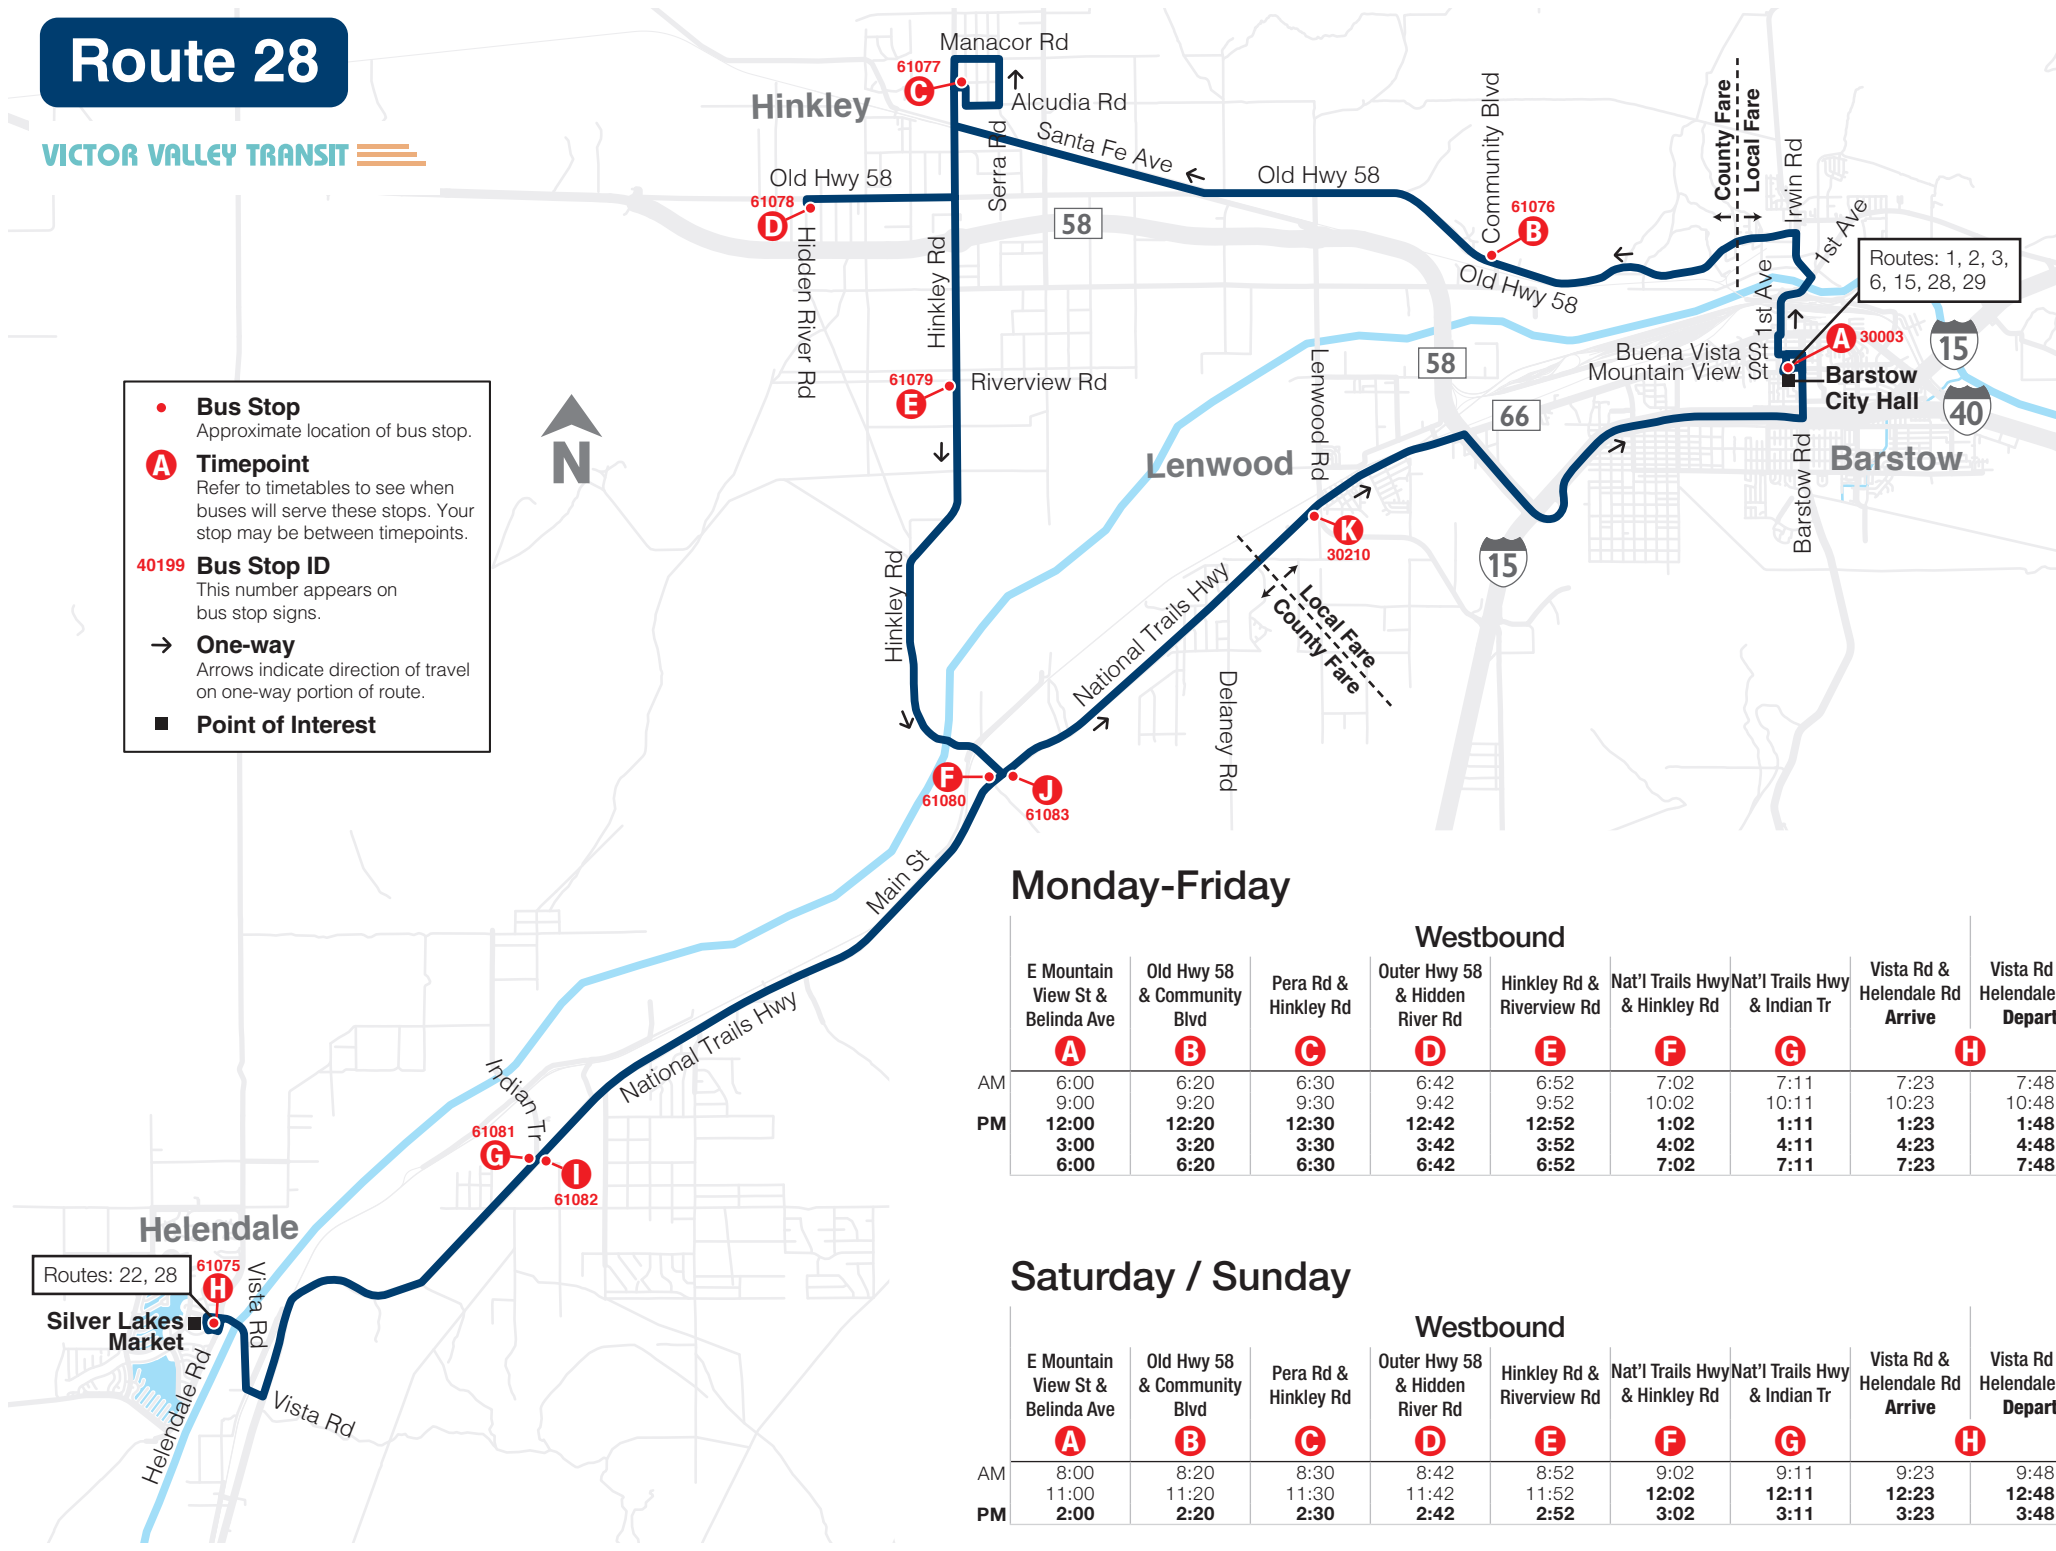

Effective July 25, 2022

www.VVTA.org

760-948-3030

Route 28

VICTOR VALLEY TRANSIT

- **Bus Stop**
Approximate location of bus stop.
- A** **Timepoint**
Refer to timetables to see when buses will serve these stops. Your stop may be between timepoints.
- 40199** **Bus Stop ID**
This number appears on bus stop signs.
- **One-way**
Arrows indicate direction of travel on one-way portion of route.
- **Point of Interest**

Service may be affected by construction, accidents, traffic and weather conditions.

Monday-Friday

	Westbound							Eastbound					
	E Mountain View St & Belinda Ave	Old Hwy 58 & Community Blvd	Pera Rd & Hinkley Rd	Outer Hwy 58 & Hidden River Rd	Hinkley Rd & Riverview Rd	Nat'l Trails Hwy & Hinkley Rd	Nat'l Trails Hwy & Indian Tr	Vista Rd & Helendale Rd Arrive	Vista Rd & Helendale Rd Depart	Nat'l Trails Hwy & Indian Tr	Nat'l Trails Hwy & Hinkley Rd	W Main St & Woods Ave	E Mountain View St & Belinda Ave
	A	B	C	D	E	F	G	H		I	J	K	A
AM	6:00	6:20	6:30	6:42	6:52	7:02	7:11	7:23	7:48	8:00	8:11	8:20	8:35
PM	12:00	12:20	12:30	12:42	12:52	1:02	1:11	1:23	1:48	2:00	2:11	2:20	2:35
	3:00	3:20	3:30	3:42	3:52	4:02	4:11	4:23	4:48	5:00	5:11	5:20	5:35
	6:00	6:20	6:30	6:42	6:52	7:02	7:11	7:23	7:48	8:00	8:11	8:20	8:35

Saturday / Sunday

	Westbound							Eastbound					
	E Mountain View St & Belinda Ave	Old Hwy 58 & Community Blvd	Pera Rd & Hinkley Rd	Outer Hwy 58 & Hidden River Rd	Hinkley Rd & Riverview Rd	Nat'l Trails Hwy & Hinkley Rd	Nat'l Trails Hwy & Indian Tr	Vista Rd & Helendale Rd Arrive	Vista Rd & Helendale Rd Depart	Nat'l Trails Hwy & Indian Tr	Nat'l Trails Hwy & Hinkley Rd	W Main St & Woods Ave	E Mountain View St & Belinda Ave
	A	B	C	D	E	F	G	H		I	J	K	A
AM	8:00	8:20	8:30	8:42	8:52	9:02	9:11	9:23	9:48	10:00	10:11	10:20	10:35
PM	11:00	11:20	11:30	11:42	11:52	12:02	12:11	12:23	12:48	1:00	1:11	1:20	1:35
	2:00	2:20	2:30	2:42	2:52	3:02	3:11	3:23	3:48	4:00	4:11	4:20	4:35