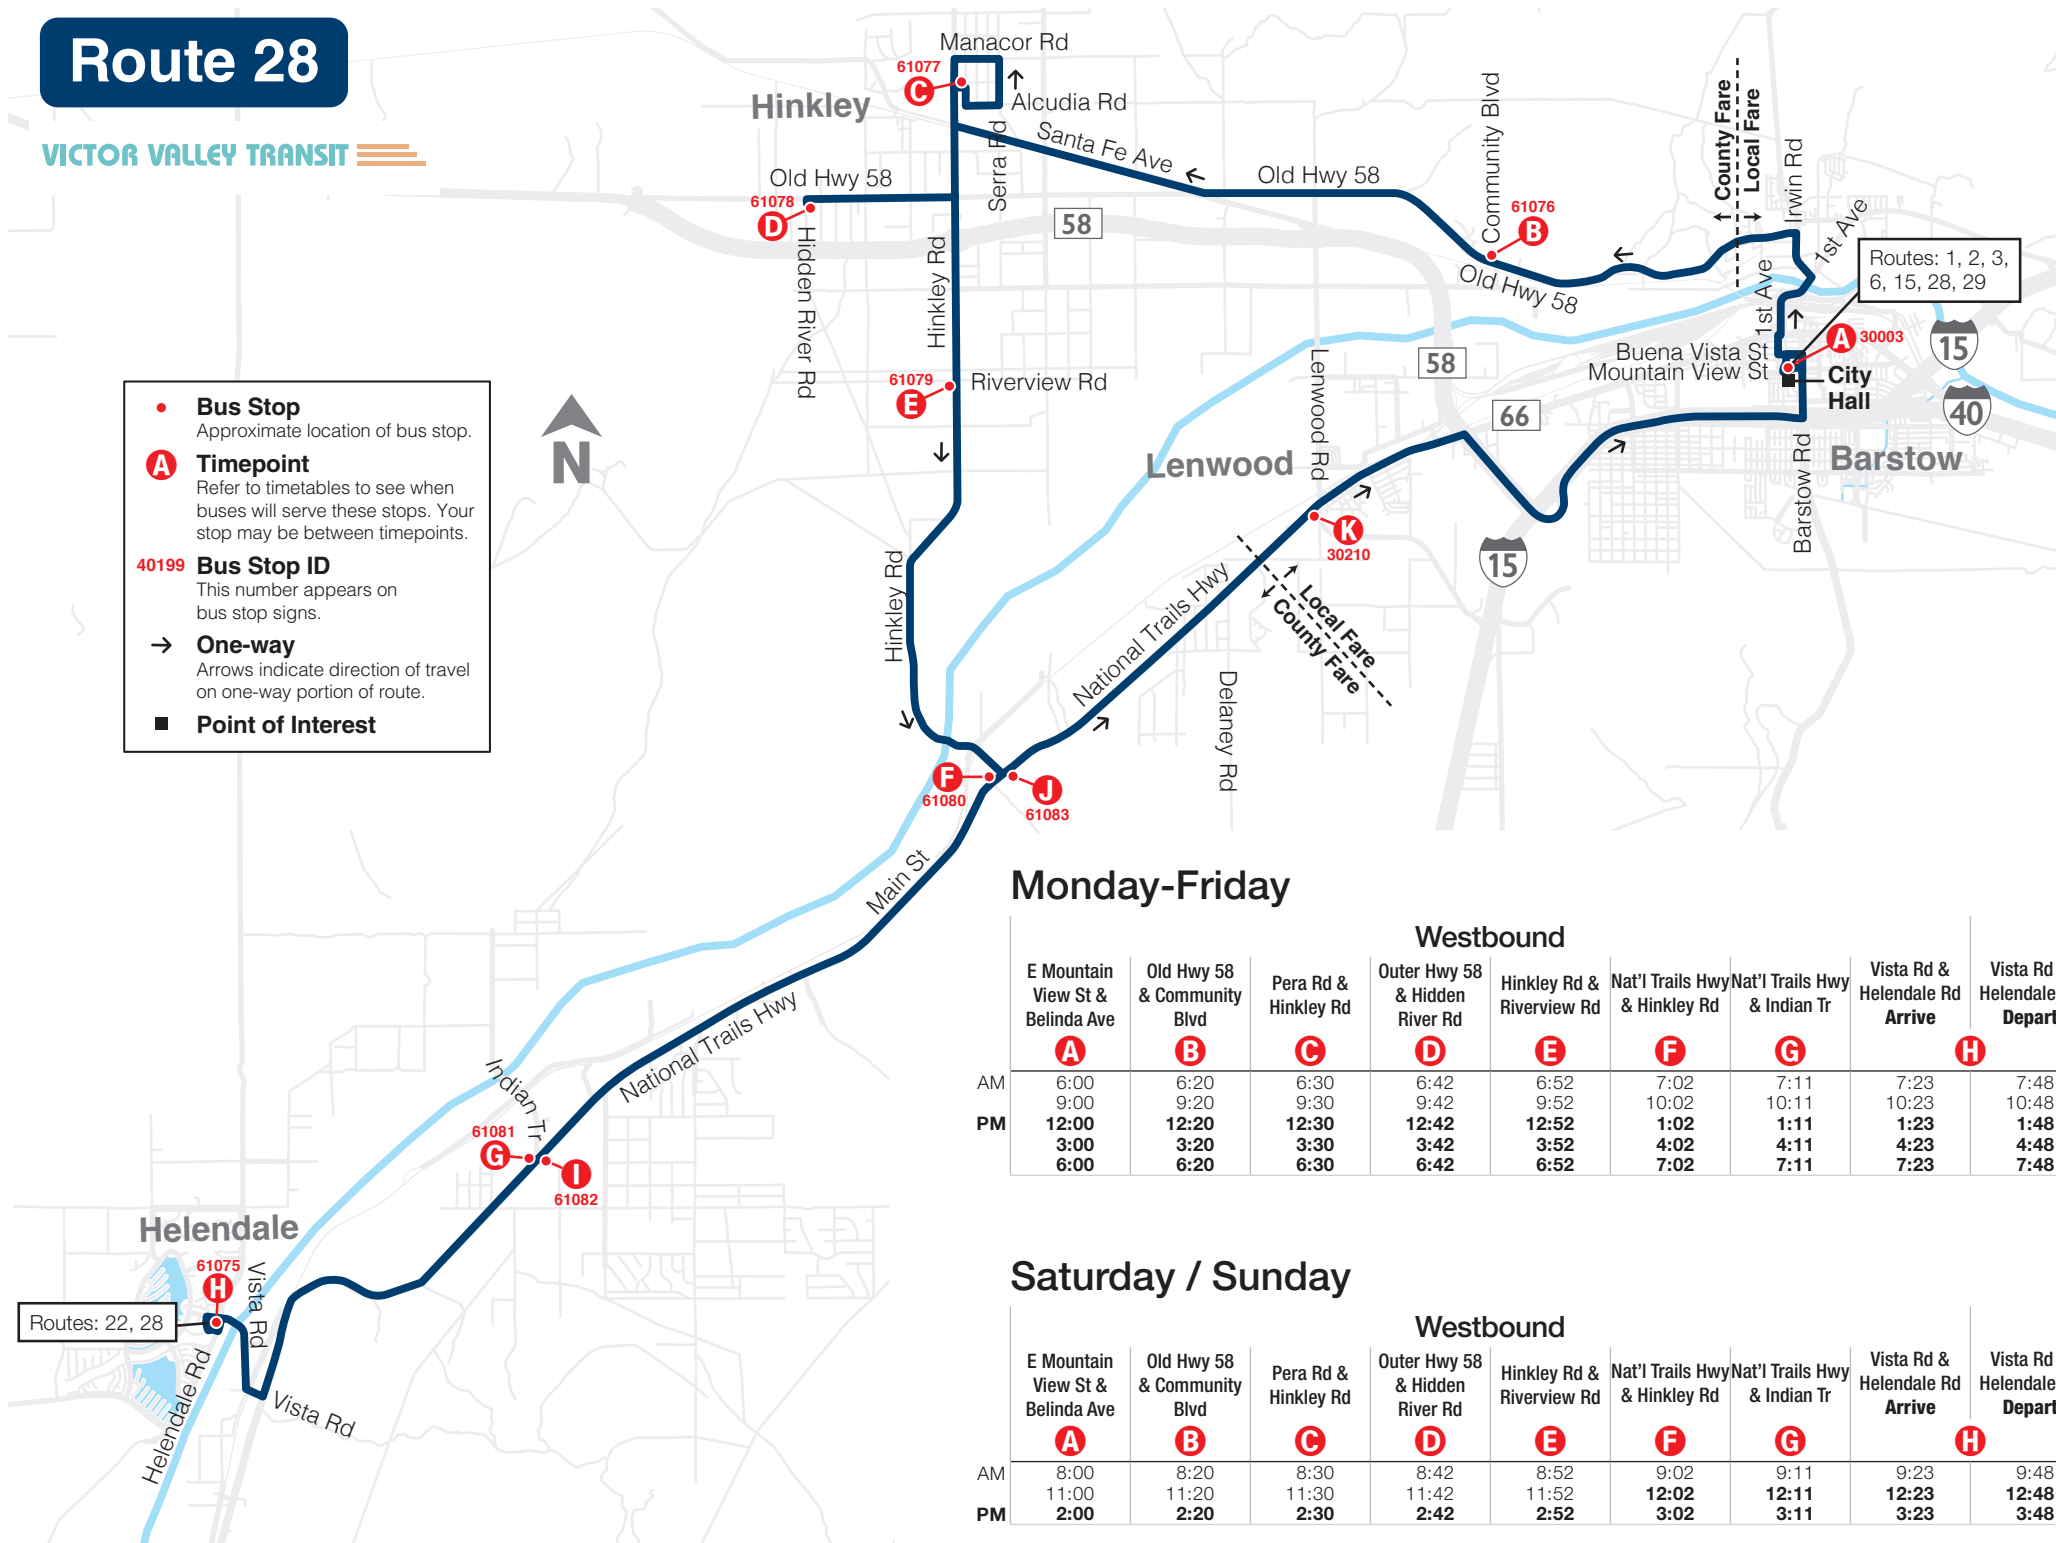

VICTOR VALLEY TRANSIT

28

County Route

Mon-Fri 6am - 8pm
 Saturday 8am - 5pm
 Sunday 8am - 5pm

Barstow - Hinkley - Helendale

- Barstow
- Hinkley
- Helendale
- Silver Lakes Market

Effective August 1, 2021

www.VVTA.org
760-948-3030

Route 28

VICTOR VALLEY TRANSIT

- **Bus Stop**
Approximate location of bus stop.
- A** **Timepoint**
Refer to timetables to see when buses will serve these stops. Your stop may be between timepoints.
- 40199 Bus Stop ID**
This number appears on bus stop signs.
- **One-way**
Arrows indicate direction of travel on one-way portion of route.
- **Point of Interest**

Service may be affected by construction, accidents, traffic and weather conditions.

Monday-Friday

	Westbound							Eastbound					
	E Mountain View St & Belinda Ave	Old Hwy 58 & Community Blvd	Pera Rd & Hinkley Rd	Outer Hwy 58 & Hidden River Rd	Hinkley Rd & Riverview Rd	Nat'l Trails Hwy & Hinkley Rd	Nat'l Trails Hwy & Indian Tr	Vista Rd & Helendale Rd Arrive	Vista Rd & Helendale Rd Depart	Nat'l Trails Hwy & Indian Tr	Nat'l Trails Hwy & Hinkley Rd	Main St & Lenwood Rd	E Mountain View St & Belinda Ave
	A	B	C	D	E	F	G	H		I	J	K	A
AM	6:00	6:20	6:30	6:42	6:52	7:02	7:11	7:23	7:48	8:00	8:11	8:20	8:35
	9:00	9:20	9:30	9:42	9:52	10:02	10:11	10:23	10:48	11:00	11:11	11:20	11:35
PM	12:00	12:20	12:30	12:42	12:52	1:02	1:11	1:23	1:48	2:00	2:11	2:20	2:35
	3:00	3:20	3:30	3:42	3:52	4:02	4:11	4:23	4:48	5:00	5:11	5:20	5:35
	6:00	6:20	6:30	6:42	6:52	7:02	7:11	7:23	7:48	8:00	8:11	8:20	8:35