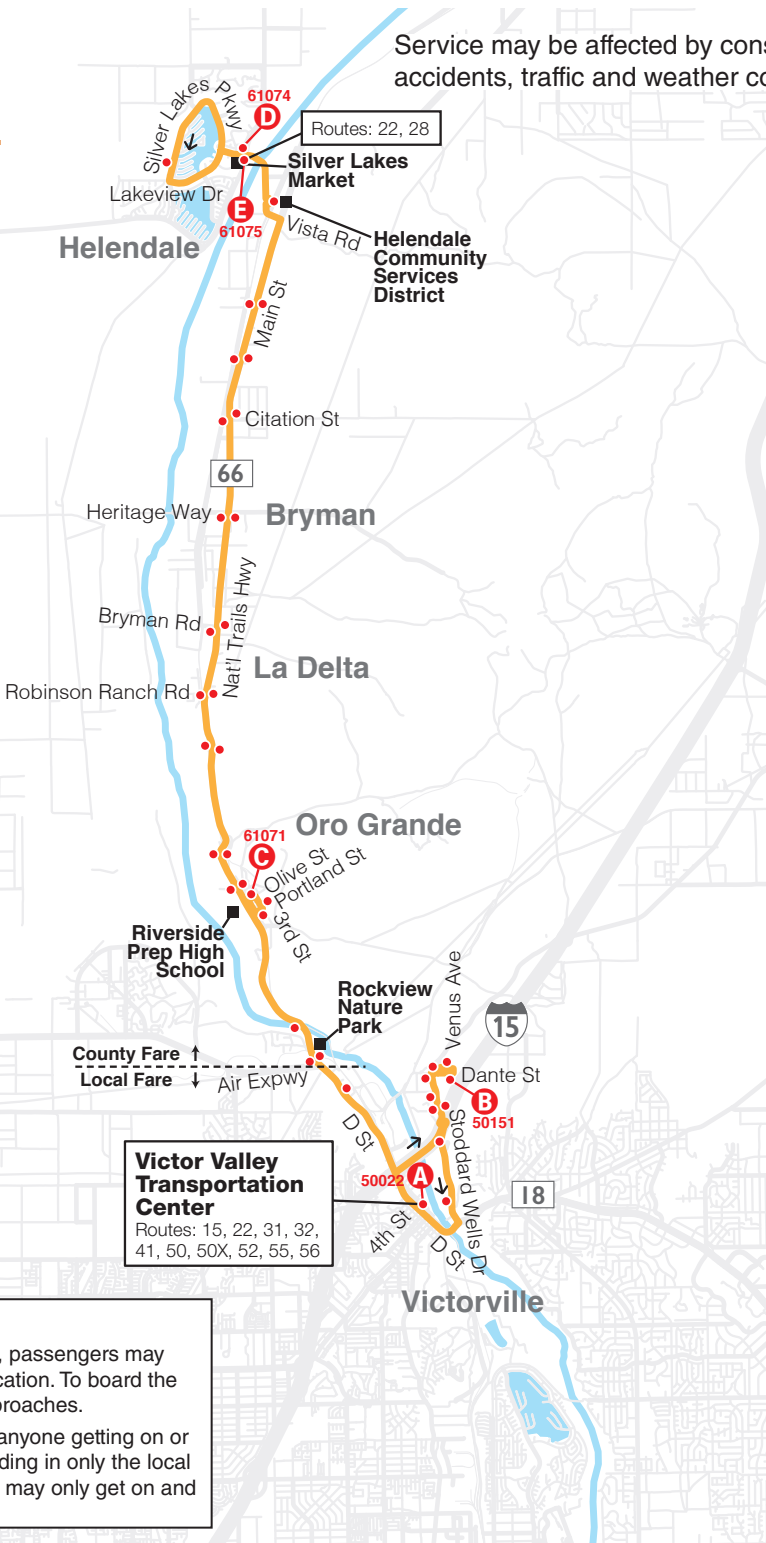

www.VVTA.org
760-948-3030

Route 22

VICTOR VALLEY TRANSIT

Service may be affected by construction, accidents, traffic and weather conditions.

- **Bus Stop**
Approximate location of bus stop.
- A** **Timepoint**
Refer to timetables to see when buses will serve these stops. Your stop may be between timepoints.
- 40199 Bus Stop ID**
This number appears on bus stop signs.
- **One-way**
Arrows indicate direction of travel on one-way portion of route.
- **Point of Interest**

Monday-Friday

	Northbound					Southbound					
	Victor Valley Transportation Center A	Dante St & Venus Ave B	Victor Valley Transportation Center A	Olive St & 3rd St C	Vista Rd WB & Helendale Rd D	Vista Rd EB & Helendale Rd E	Vista Rd WB & Helendale Rd D	Vista Rd EB & Helendale Rd E	Olive St & 3rd St C	Dante St & Venus Ave B	Victor Valley Transportation Center A
AM	---	---	---	---	---	---	6:00	6:12	6:30	6:44	6:54
	7:15	7:20	7:28	7:37	Request Only	7:57	Request Only	8:06	8:24	8:38	8:48
	9:15	9:21	9:30	9:39	Request Only	9:58	Request Only	10:10	10:33	10:48	10:57
	11:15	11:21	11:30	11:39	Request Only	11:58	Request Only	12:06	12:29	12:44	12:53
PM	1:15	1:21	1:30	1:39	Request Only	1:58	Request Only	2:06	2:29	2:44	2:53
	3:15	3:21	3:30	3:39	Request Only	4:00	Request Only	4:20	4:41	4:55	5:04
	5:15	5:21	5:30	5:39	Request Only	6:00	Request Only	6:06	6:27	6:41	6:50
	7:15	7:21	7:30	7:39	7:58	8:06	---	---	---	---	---