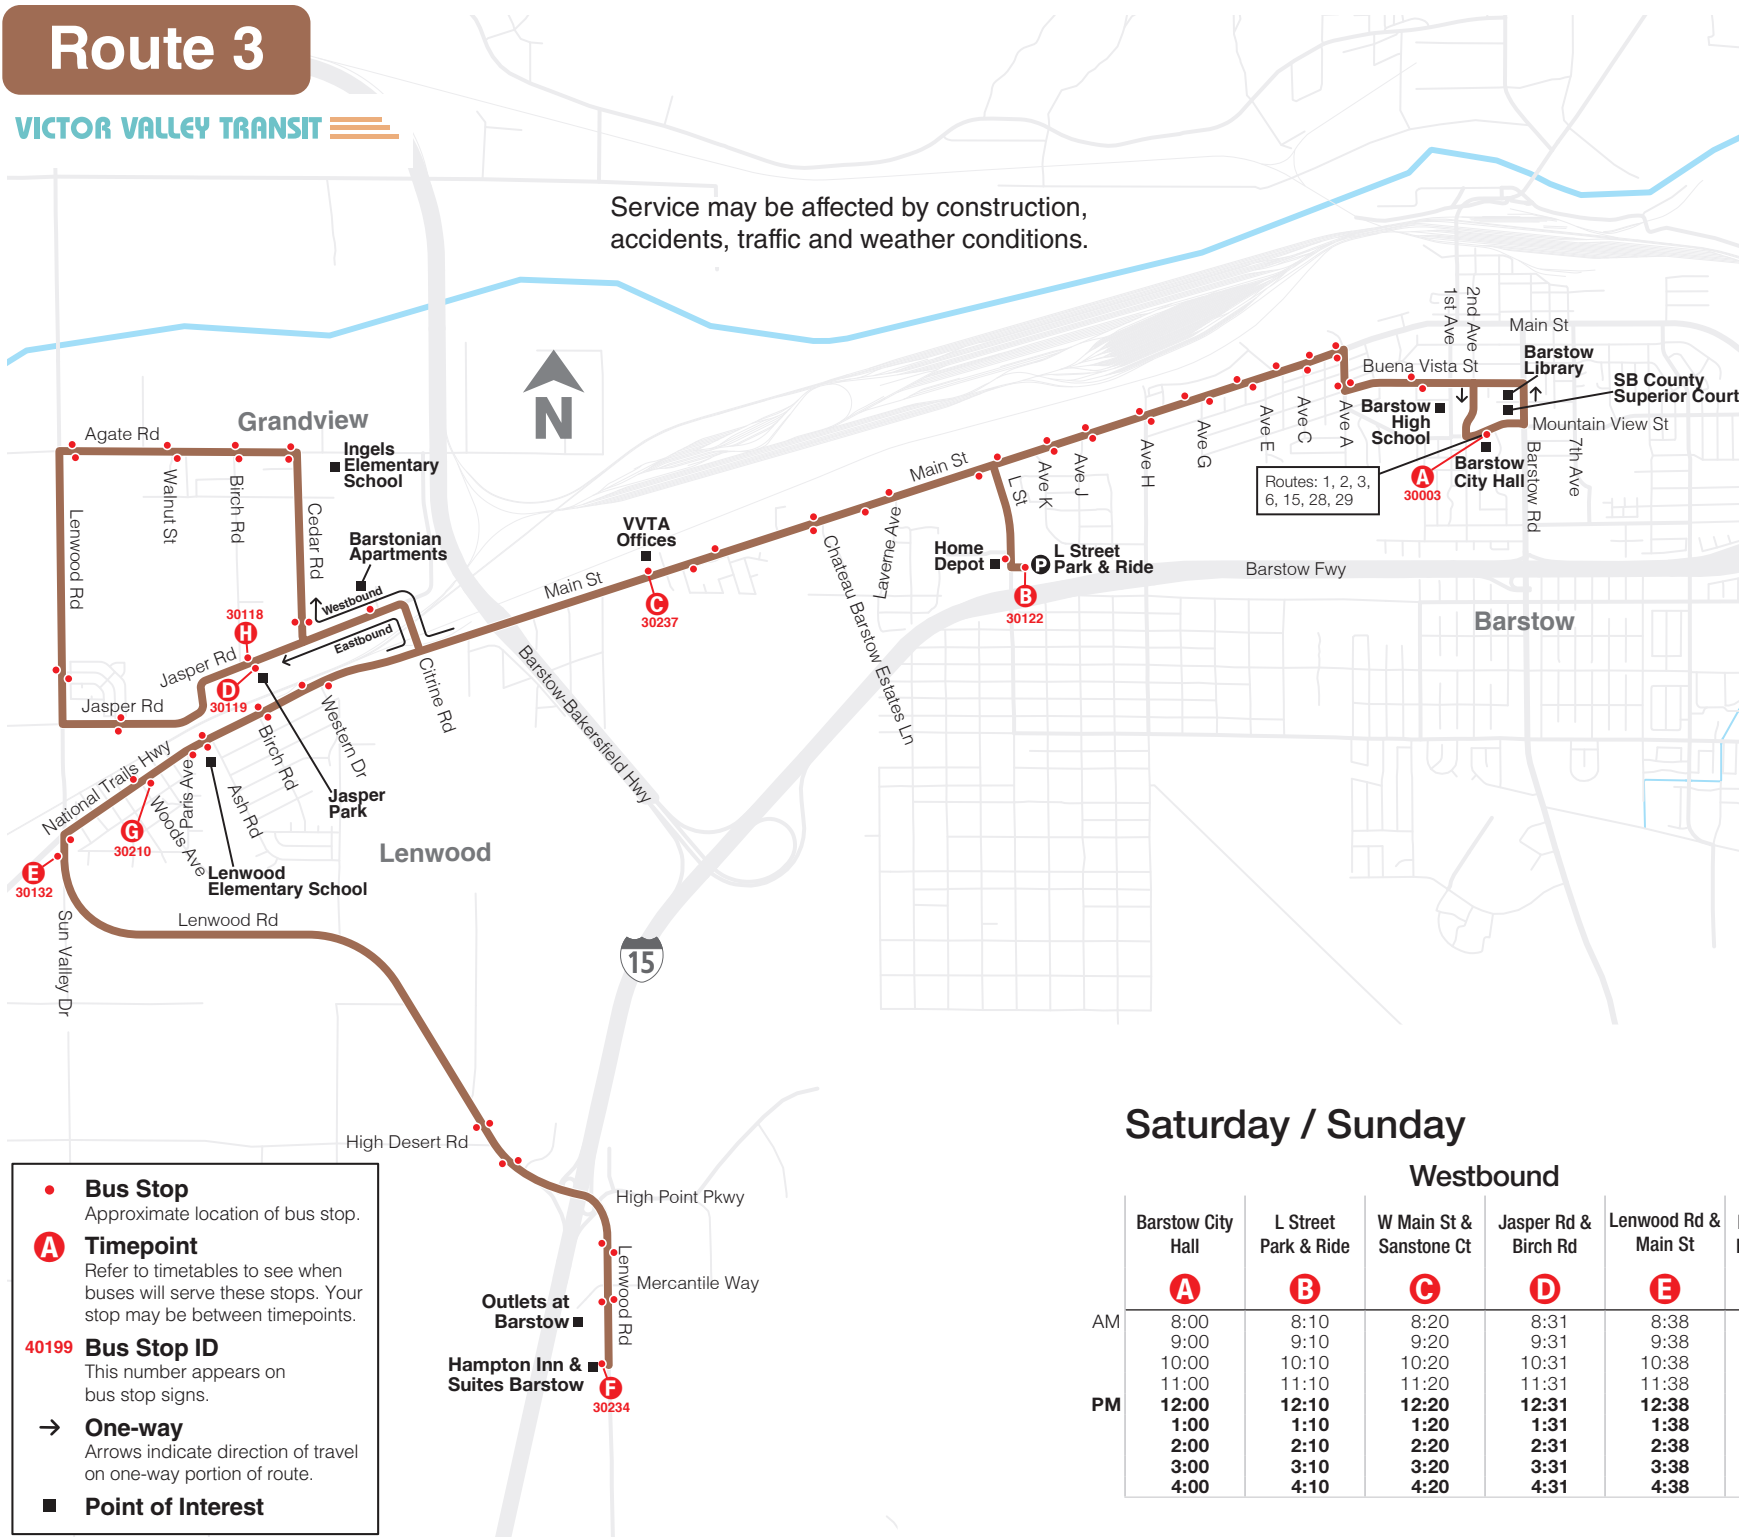

Download on the **App Store** and **GET IT ON Google play**

VICTOR VALLEY TRANSIT

3 Local Route

Mon-Fri	6am - 8pm
Saturday	8am - 5pm
Sunday	8am - 5pm

Eastbound to Barstow City Hall

Westbound to Lenwood Rd - Hampton Inn

Effective October 2, 2022

www.VVTA.org
760-948-3030

Route 3

Service may be affected by construction, accidents, traffic and weather conditions.

- **Bus Stop**
Approximate location of bus stop.
- A** **Timepoint**
Refer to timetables to see when buses will serve these stops. Your stop may be between timepoints.
- 40199** **Bus Stop ID**
This number appears on bus stop signs.
- **One-way**
Arrows indicate direction of travel on one-way portion of route.
- **Point of Interest**

Monday-Friday

Westbound

	Barstow City Hall	L Street Park & Ride	W Main St & Sanstone Ct	Jasper Rd & Birch Rd	Lenwood Rd & Main St	Lenwood Rd Hampton Inn
	A	B	C	D	E	F
AM	6:00 7:00 8:00 9:00 10:00 11:00	6:11 7:11 8:11 9:10 10:10 11:10	6:20 7:20 8:20 9:19 10:19 11:19	6:32 7:32 8:32 9:30 10:30 11:30	6:39 7:39 8:39 9:38 10:38 11:38	6:48 7:48 8:48 9:46 10:46 11:46
PM	12:00 1:00 2:00 3:00 4:00 5:00 6:00 7:00	12:10 1:10 2:10 3:10 4:10 5:10 6:10 7:10	12:19 1:19 2:19 3:19 4:19 5:19 6:19 7:18	12:30 1:30 2:30 3:30 4:30 5:30 6:30 7:30	12:38 1:38 2:38 3:38 4:38 5:38 6:38 7:39	12:46 1:46 2:46 3:45 4:45 5:45 6:45 7:44

Eastbound

	Lenwood Rd Hampton Inn	W Main St & Woods Ave	Jasper Rd & Birch Rd	L Street Park & Ride	Barstow City Hall
	F	G	H	B	A
AM	6:00 7:00 8:00 9:00 10:00 11:00	6:16 7:16 8:16 9:15 10:15 11:15	6:23 7:23 8:23 9:22 10:22 11:22	6:38 7:38 8:38 9:38 10:38 11:38	6:48 7:48 8:48 9:48 10:48 11:48
PM	12:00 1:00 2:00 3:00 4:00 5:00 6:00 7:00	12:15 1:15 2:15 3:15 4:15 5:15 6:15 7:15	12:22 1:22 2:22 3:22 4:22 5:22 6:22 7:23	12:38 1:38 2:38 3:38 4:38 5:38 6:38 7:37	12:48 1:48 2:48 3:47 4:47 5:47 6:47 7:47