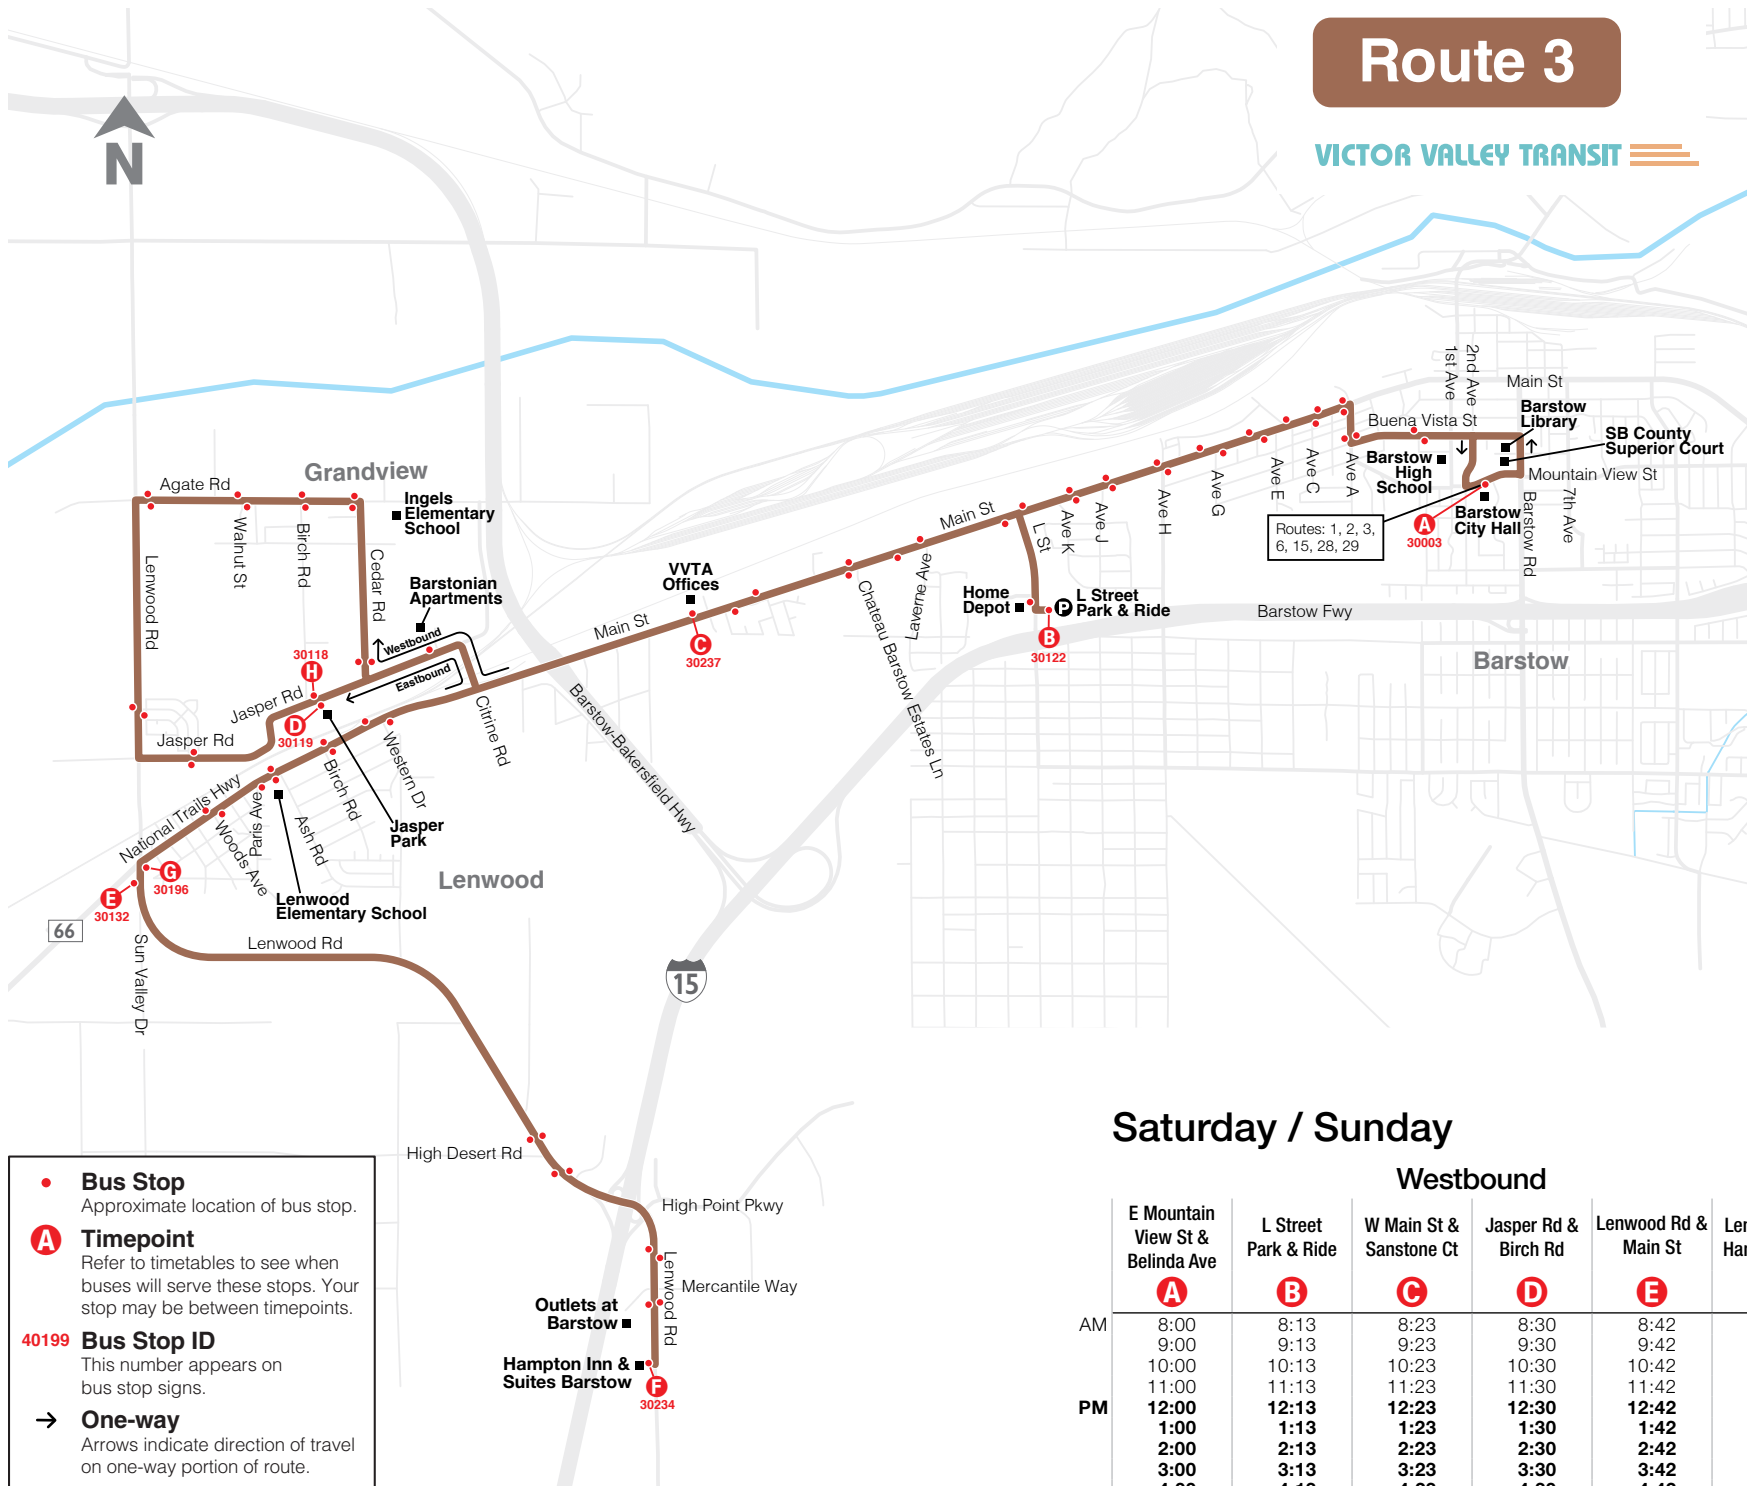

# Route 3

VICTOR VALLEY TRANSIT

- **Bus Stop**  
Approximate location of bus stop.
- A** **Timepoint**  
Refer to timetables to see when buses will serve these stops. Your stop may be between timepoints.
- 40199** **Bus Stop ID**  
This number appears on bus stop signs.
- **One-way**  
Arrows indicate direction of travel on one-way portion of route.
- **Point of Interest**

### Westbound

	E Mountain View St & Belinda Ave <b>A</b>	L Street Park & Ride <b>B</b>	W Main St & Sanstone Ct <b>C</b>	Jasper Rd & Birch Rd <b>D</b>	Lenwood Rd & Main St <b>E</b>	Lenwood Rd Hampton Inn <b>F</b>
AM	6:00	6:13	6:23	6:30	6:42	6:52
	7:00	7:13	7:23	7:30	7:42	7:52
	8:00	8:13	8:23	8:30	8:42	8:52
	9:00	9:13	9:23	9:30	9:42	9:52
	10:00	10:13	10:23	10:30	10:42	10:52
PM	12:00	12:13	12:23	12:30	12:42	12:52
	1:00	1:13	1:23	1:30	1:42	1:52
	2:00	2:13	2:23	2:30	2:42	2:52
	3:00	3:13	3:23	3:30	3:42	3:52
	4:00	4:13	4:23	4:30	4:42	4:52
	5:00	5:13	5:23	5:30	5:42	5:52
	6:00	6:13	6:23	6:30	6:42	6:52
	7:00	7:13	7:23	7:30	7:42	7:52

### Eastbound

	Lenwood Rd Hampton Inn <b>F</b>	W Main St & Lenwood Rd <b>G</b>	Jasper Rd & Birch Rd <b>H</b>	L Street Park & Ride <b>B</b>	E Mountain View St & Belinda Ave <b>A</b>
AM	6:05	6:23	6:30	6:44	6:56
	7:05	7:23	7:30	7:44	7:56
	8:05	8:23	8:30	8:44	8:56
	9:05	9:23	9:30	9:44	9:56
	10:05	10:23	10:30	10:44	10:56
PM	12:05	12:23	12:30	12:44	12:56
	1:05	1:23	1:30	1:44	1:56
	2:05	2:23	2:30	2:44	2:56
	3:05	3:23	3:30	3:44	3:56
	4:05	4:23	4:30	4:44	4:56
	5:05	5:23	5:30	5:44	5:56
	6:05	6:23	6:30	6:44	6:56
	7:05	7:23	7:30	7:44	7:56