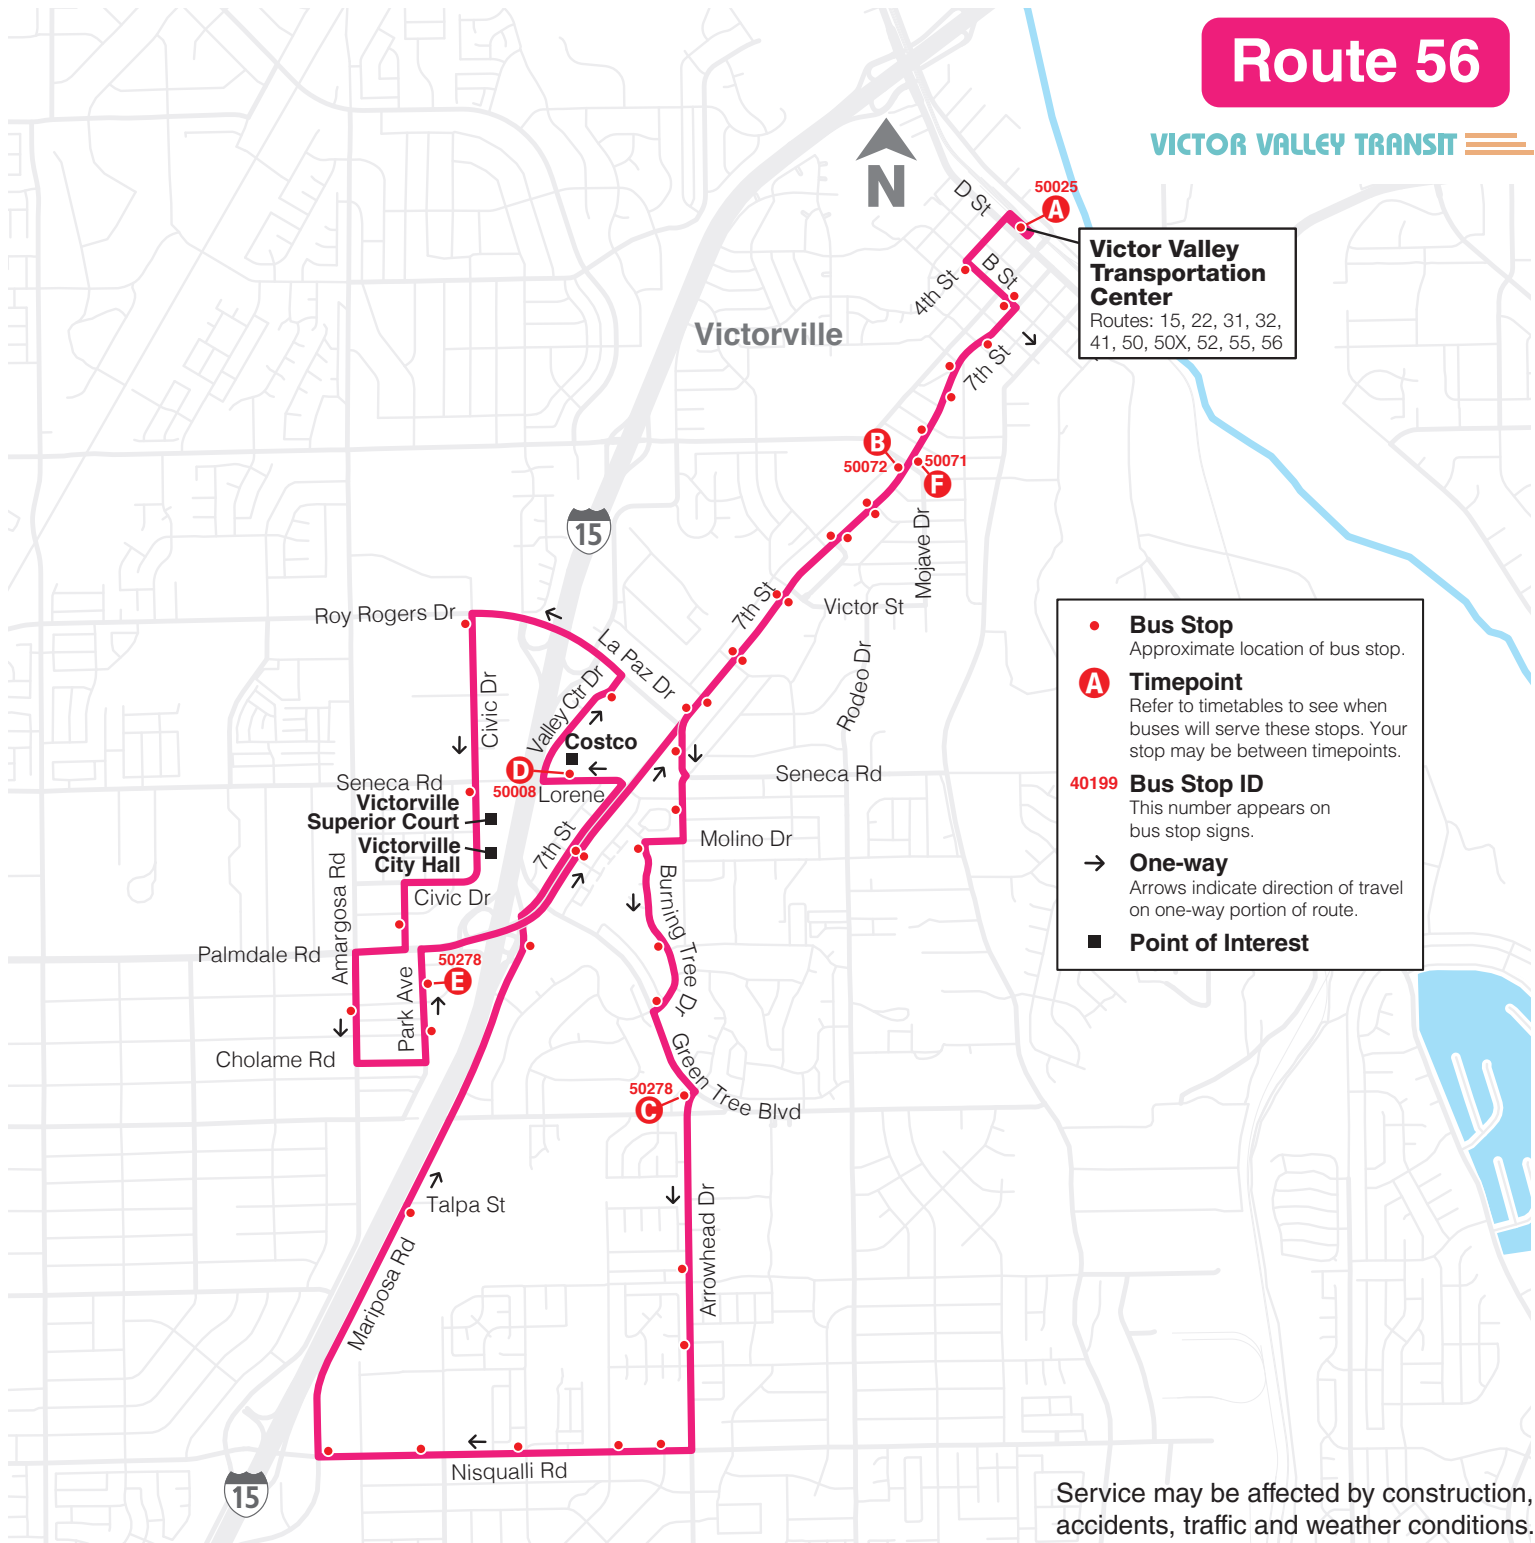

Route 56

VICTOR VALLEY TRANSIT

Victor Valley Transportation Center
Routes: 15, 22, 31, 32, 41, 50, 50X, 52, 55, 56

- **Bus Stop**
  Approximate location of bus stop.
- **A** **Timepoint**
  Refer to timetables to see when buses will serve these stops. Your stop may be between timepoints.
- **40199** **Bus Stop ID**
  This number appears on bus stop signs.
- → **One-way**
  Arrows indicate direction of travel on one-way portion of route.
- **Point of Interest**

Service may be affected by construction, accidents, traffic and weather conditions.

Monday-Friday

	Southbound				Northbound			
	Victor Valley Transportation Center A	7th St & Mojave Dr B	Arrowhead Dr & Green Tree Blvd C	Lorene Dr & 7th St (Costco) Arrive D	Lorene Dr & 7th St (Costco) Depart	Park Ave NB & Anacapa Rd E	7th St & Mojave Dr F	Victor Valley Transportation Center A
AM	5:45	5:51	6:01	6:12	5:17	5:27	5:35	5:39
	6:45	6:51	7:01	7:12	6:17	6:27	6:35	6:39
	7:45	7:51	8:01	8:12	7:17	7:27	7:35	7:39
	8:45	8:51	9:01	9:12	8:17	8:27	8:35	8:39
	9:45	9:54	10:04	10:15	9:17	9:29	9:36	9:43
	10:45	10:54	11:04	11:15	10:20	10:32	10:39	10:46
	11:45	11:54	12:04	12:15	11:20	11:32	11:39	11:46
PM	12:45	12:54	1:04	1:15	12:20	12:32	12:39	12:46
	1:45	1:54	2:04	2:15	1:20	1:32	1:39	1:46
	2:45	2:54	3:04	3:15	2:20	2:32	2:39	2:46
	3:45	3:54	4:04	4:15	3:20	3:32	3:40	3:48
	4:45	4:54	5:04	5:15	4:20	4:32	4:40	4:48
	5:45	5:54	6:04	6:15	5:20	5:32	5:40	5:48
	6:45	6:54	7:04	7:15	6:20	6:32	6:40	6:48
	7:45	7:52	8:02	8:13	7:20	7:29	7:34	7:42

Saturday

	Southbound				Northbound			
	Victor Valley Transportation Center A	7th St & Mojave Dr B	Arrowhead Dr & Green Tree Blvd C	Lorene Dr & 7th St (Costco) Arrive D	Lorene Dr & 7th St (Costco) Depart	Park Ave NB & Anacapa Rd E	7th St & Mojave Dr F	Victor Valley Transportation Center A
AM	6:45	6:51	7:02	7:15	7:25	7:35	7:43	7:50
	7:45	7:51	8:02	8:15	8:25	8:35	8:43	8:50
	8:45	8:51	9:02	9:15	9:25	9:35	9:43	9:50
	9:45	9:51	10:02	10:15	10:25	10:35	10:43	10:50
	10:45	10:51	11:02	11:15	11:25	11:35	11:43	11:50
	11:45	11:51	12:02	12:15	12:25	12:35	12:43	12:50
PM	12:45	12:51	1:02	1:15	1:25	1:35	1:43	1:50
	1:45	1:51	2:02	2:15	2:25	2:35	2:43	2:50
	2:45	2:51	3:02	3:15	3:25	3:35	3:43	3:50
	3:45	3:51	4:02	4:15	4:25	4:35	4:43	4:50
	4:45	4:51	5:02	5:15	5:25	5:35	5:43	5:50
	5:45	5:51	6:02	6:15	6:25	6:35	6:43	6:50
	6:45	6:51	7:02	7:15	7:25	7:35	7:43	7:50

Sunday

	Southbound				Northbound			
	Victor Valley Transportation Center A	7th St & Mojave Dr B	Arrowhead Dr & Green Tree Blvd C	Lorene Dr & 7th St (Costco) Arrive D	Lorene Dr & 7th St (Costco) Depart	Park Ave NB & Anacapa Rd E	7th St & Mojave Dr F	Victor Valley Transportation Center A
AM	7:45	7:50	8:04	8:19	8:25	8:34	8:43	8:54
	8:45	8:50	9:04	9:19	9:25	9:34	9:43	9:54
	9:45	9:50	10:04	10:19	10:25	10:34	10:43	10:54
	10:45	10:50	11:04	11:19	11:25	11:34	11:43	11:54
	11:45	11:50	12:04	12:19	12:25	12:34	12:43	12:54
PM	12:45	12:50	1:04	1:19	1:25	1:34	1:43	1:54
	1:45	1:50	2:04	2:19	2:25	2:34	2:43	2:54
	2:45	2:50	3:04	3:19	3:25	3:34	3:43	3:54
	3:45	3:50	4:04	4:19	4:25	4:34	4:43	4:54
	4:45	4:50	5:04	5:19	5:25	5:34	5:43	5:54