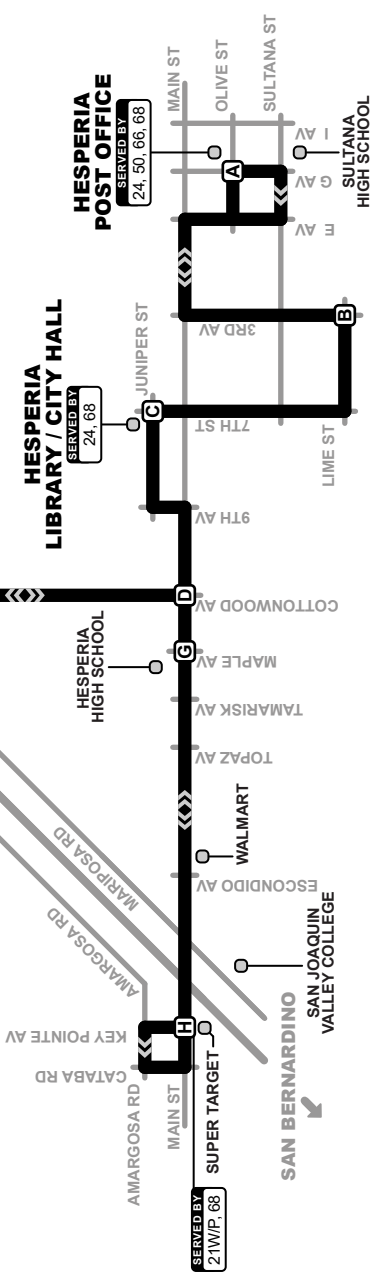

68

FIXED ROUTE

VICTORVILLE

MALL OF VICTOR VALLEY

SERVED BY 21PW, 52, 53, 54, 68

HESPERIA

HESPERIA LIBRARY / CITY HALL

SERVED BY 24, 68

HESPERIA POST OFFICE

SERVED BY 24, 50, 66, 68

HESPERIA POST OFFICE, LIME STREET PARK, LIBRARY, WALMART, TARGET, MALL

#		HESPERIA POST OFFICE TO TARGET			TARGET TO POST OFFICE							
		DEPART	ARRIVE	DEPART	ARRIVE							
WEEKDAY	(A) 40001	Hesperia Post Office	(E) 50147	Cottonwood Bear Valley	(H) 40178	Main St Key Pointe	(C) 40152	Juniper St 7th St	(B) 40244	3rd Av Lime St	(A) 40001	Hesperia Post Office
	6:08	6:26	6:42	7:00	7:08	7:18	6:28	6:42	6:49	7:49	6:59	6:59
	7:08	7:26	7:42	8:00	8:08	8:18	7:28	7:42	7:49	8:49	7:59	7:59
	8:08	8:26	8:42	9:00	9:08	9:18	8:28	8:42	8:49	9:49	8:59	8:59
	9:08	9:26	9:42	10:00	10:08	10:18	9:28	9:42	9:49	10:49	9:59	9:59
	10:08	10:26	10:42	11:00	11:08	11:18	10:28	10:42	10:49	11:49	10:59	10:59
	11:08	11:26	11:42	12:00	12:08	12:18	11:28	11:42	11:49	12:49	11:59	11:59
	12:08	12:26	12:42	1:00	1:08	1:18	12:28	12:42	12:49	1:49	1:59	1:59
	1:08	1:26	1:42	2:00	2:08	2:18	1:28	1:42	1:49	2:49	2:59	2:59
	2:08	2:26	2:42	3:00	3:08	3:18	2:28	2:42	2:49	3:49	3:59	3:59
3:08	3:26	3:42	4:00	4:08	4:18	3:28	3:42	3:49	4:49	4:59	4:59	
4:08	4:26	4:42	5:00	5:08	5:18	4:28	4:42	4:49	5:49	5:59	5:59	
5:08	5:26	5:42	6:00	6:08	6:18	5:28	5:42	5:49	6:49	6:59	6:59	
6:08	6:26	6:42	7:00	7:08	7:18	6:28	6:42	6:49	7:49	7:59	7:59	
7:08	7:26	7:42	8:00	8:08	8:18	7:28	7:42	7:49	8:49	8:59	8:59	
8:08	8:26	8:42	9:00	9:08	9:18	8:28	8:42	8:49	9:49	9:59	9:59	

MONDAY-SUNDAY SERVICE

MON-FRI: Hourly - 6 AM-9 PM
SAT: Hourly - 7 AM-8 PM
SUN: Hourly - 8 AM-6 PM

- HESPERIA POST OFFICE**
G AV NB / OLIVE ST
- LIME STREET PARK**
3RD AV / LIME ST
- HESPERIA LIBRARY / CITY HALL**
JUNIPER ST / 7TH AV
- COTTONWOOD AV / MAIN ST**
- MALL OF VICTOR VALLEY**
BEAR VALLEY RD / AMARGOSA RD
- HESPERIA TARGET**
MAIN ST / KEY POINTE