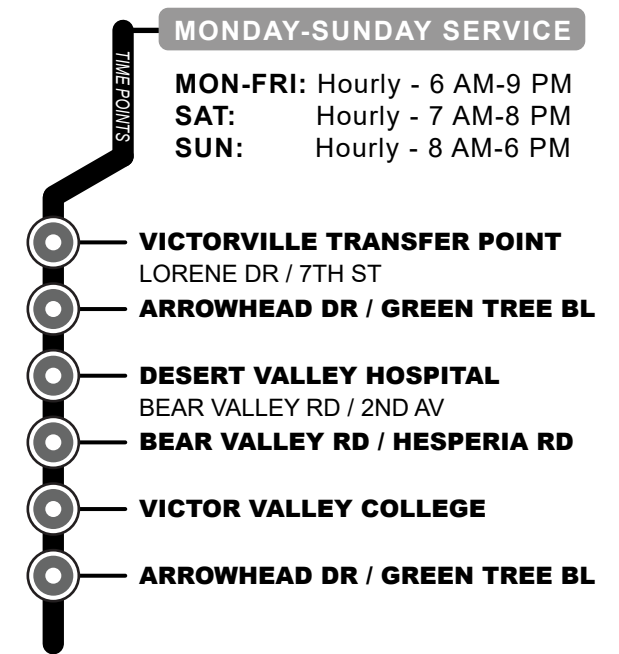

REVISÉD: MARCH 1, 2019

760-948-3030 VVTA.ORG