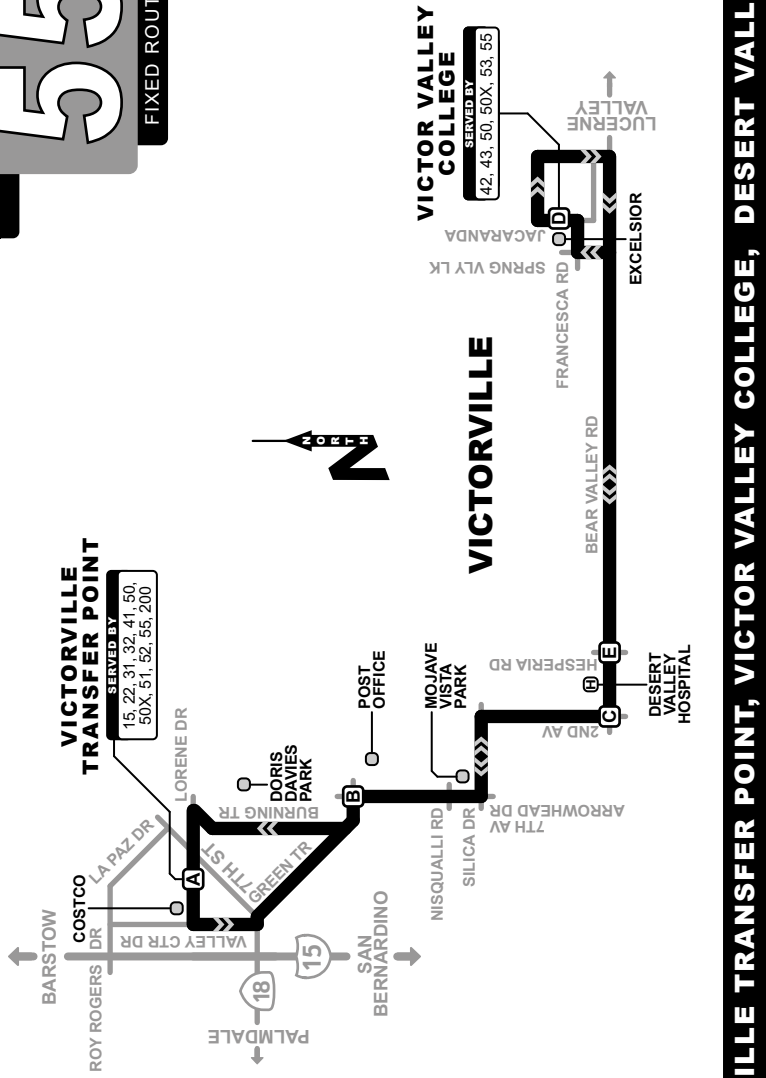

55

FIXED ROUTE

VICTORVILLE TRANSFER POINT, VICTOR VALLEY COLLEGE, DESERT VALLEY HOSPITAL