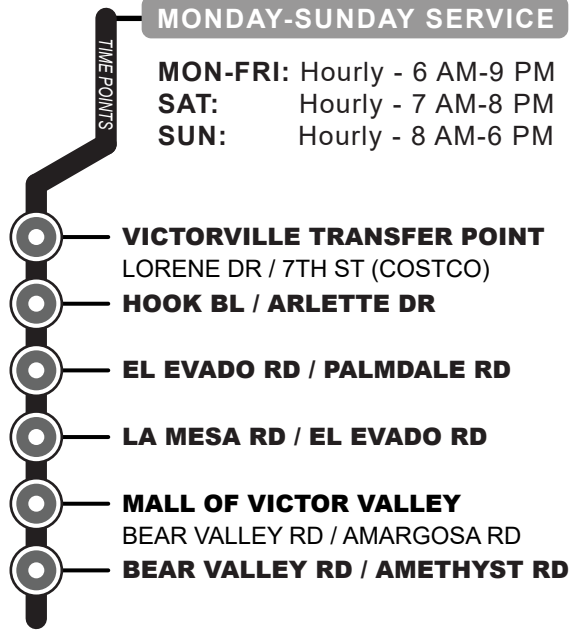

## HOOK PARK, MALL OF VICTOR VALLEY, VICTORVILLE TRANSFER POINT

VICTORVILLE TRANSFER POINT TO MALL		MALL TO VICTORVILLE TRANSFER POINT							
#	STOP	DEPART	ARRIVE	#	STOP	DEPART	ARRIVE		
WEEKDAY	A 50008	Victorville Transfer Pt	6:00	E 50016	Mall of Victor Valley	6:40	A 50008	Victorville Transfer Pt	7:21
			7:00			7:40			8:21
			7:30			8:10			8:51
			8:00			8:40			9:21
			8:30			9:10			9:51
			9:00			9:40			10:21
			9:30			10:10			10:51
			10:00			10:40			11:21
			10:30			11:10			11:51
			11:00			11:40			12:21
			11:30			12:10			12:51
			12:00			12:40			1:21
			12:30			1:10			1:51
			1:00			1:40			2:21
SATURDAY		1:30			2:10			2:51	
		2:00			2:40			3:21	
		2:30			3:10			3:51	
		3:00			3:40			4:21	
		3:30			4:10			4:51	
		4:00			4:40			5:21	
		4:30			5:10			5:51	
		5:00			5:40			6:21	
		5:30			6:10			6:51	
		6:00			6:40			7:21	
		6:30			7:10			7:51	
		7:00			7:40			8:21	
		7:30			8:10			8:51	
	SUNDAY		8:00			8:40			9:21
		7:00			7:32			8:03	
		8:00			8:32			9:03	
		9:00			9:32			10:03	
		10:00			10:32			11:03	
		11:00			11:32			12:03	
		12:00			12:32			1:03	
		1:00			1:32			2:03	
		2:00			2:32			3:03	
		3:00			3:32			4:03	
		4:00			4:32			5:03	
		5:00			5:32			6:13	
		6:00			6:32			7:13	
		7:00			7:32			8:13	

GET ALERTS: EMAIL MyAlerts@VVTA.org | TEXT "VVTA" to 38470 | TWITTER @VVTransit

# 52

FIXED ROUTE

**VICTORVILLE**  
**VICTOR VALLEY MALL**  
**Victorville Transfer Point, Hook Park, Mall of Victor Valley**

MONDAY-SUNDAY SERVICE

MON-FRI: Hourly - 6 AM-9 PM  
 SAT: Hourly - 7 AM-8 PM  
 SUN: Hourly - 8 AM-6 PM