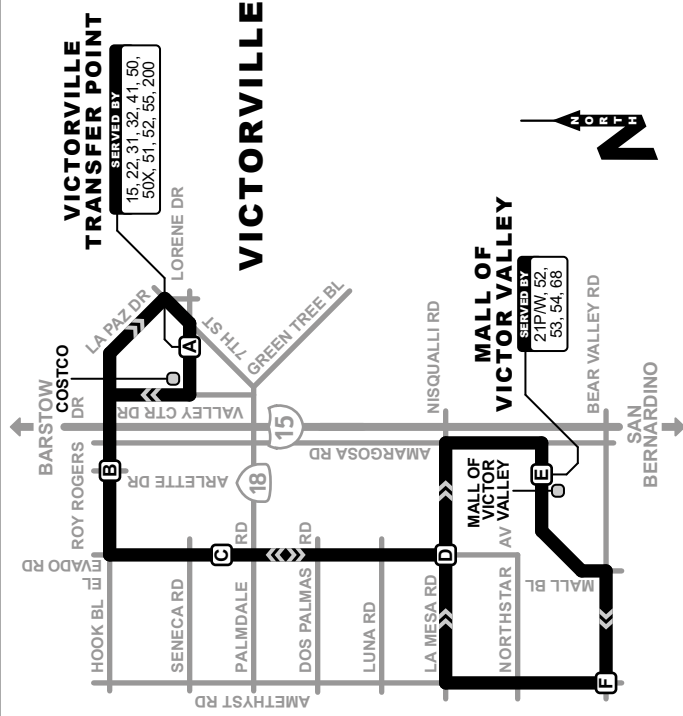

# 52

FIXED ROUTE

## HOOK PARK, MALL OF VICTOR VALLEY, VICTORVILLE TRANSFER POINT

VICTORVILLE TRANSFER POINT TO MALL		MALL TO VICTORVILLE TRANSFER POINT							
#	STOP	DEPART	ARRIVE	#	STOP	DEPART	ARRIVE		
WEEKDAY	A 50008	Victorville Transfer Pt	6:00	E 50016	Mall of Victor Valley	6:40	A 50008	Victorville Transfer Pt	7:21
			7:00			7:40			8:21
			7:30			8:10			8:51
			8:00			8:40			9:21
			8:30			9:10			9:51
			9:00			9:40			10:21
			9:30			10:10			10:51
			10:00			10:40			11:21
			10:30			11:10			11:51
			11:00			11:40			12:21
			11:30			12:10			12:51
			12:00			12:40			1:21
			12:30			1:10			1:51
			1:00			1:40			2:21
SATURDAY		1:30			2:10			2:51	
		2:00			2:40			3:21	
		2:30			3:10			3:51	
		3:00			3:40			4:21	
		3:30			4:10			4:51	
		4:00			4:40			5:21	
		4:30			5:10			5:51	
		5:00			5:40			6:21	
		5:30			6:10			6:51	
		6:00			6:40			7:21	
		6:30			7:10			7:51	
		7:00			7:40			8:21	
		7:30			8:10			8:51	
	SUNDAY		8:00			8:40			9:21
		7:00			7:32			8:03	
		8:00			8:32			9:03	
		9:00			9:32			10:03	
		10:00			10:32			11:03	
		11:00			11:32			12:03	
		12:00			12:32			1:03	
		1:00			1:32			2:03	
		2:00			2:32			3:03	
		3:00			3:32			4:03	
		4:00			4:32			5:03	
		5:00			5:32			6:13	
		6:00			6:32			7:13	
		7:00			7:32			8:13	

# 52

FIXED ROUTE

**VICTORVILLE**  
**VICTOR VALLEY MALL**  
**Victorville Transfer Point, Hook Park, Mall of Victor Valley**

MONDAY-SUNDAY SERVICE

MON-FRI: Hourly - 6 AM-9 PM  
 SAT: Hourly - 7 AM-8 PM  
 SUN: Hourly - 8 AM-6 PM