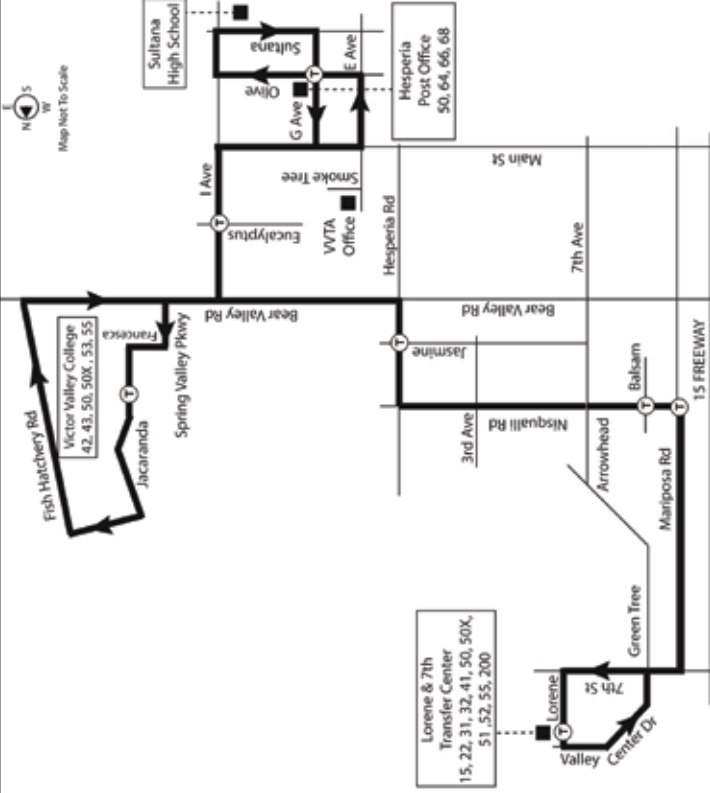

50

FIXED ROUTE

VICTORVILLE TRANSFER POINT, VICTOR VALLEY COLLEGE, HESPERIA POST OFFICE

STOP	SOUTHBOUND				NORTHBOUND																																																																																																																																																																																																																																																																																																																																																																																																					
#	Lorene Dr & 7th St	Nisqualli Rd & Balsam Rd	Hesperia Rd	Victor Valley College	I Av & Eucalyptus	Olive St & G Av	I Av & Eucalyptus	Victor Valley College	Hesperia Rd & Jasmine St	Nisqualli & Mariposa Rd	Lorene Dr & 7th St																																																																																																																																																																																																																																																																																																																																																																																															
	50004	50264	50200	50014	40135	40202	40134	50013	50199	50263	50004																																																																																																																																																																																																																																																																																																																																																																																															
WEEKDAY	6:00 AM	6:07 AM	6:17 AM	6:30 AM	6:40 AM	6:51 AM	6:18 AM	6:28 AM	6:37 AM	6:49 AM	6:54 AM	7:00 AM	7:07 AM	7:17 AM	7:30 AM	7:40 AM	7:51 AM	8:05 AM	8:17 AM	8:30 AM	8:40 AM	8:51 AM	9:00 AM	9:07 AM	9:17 AM	9:30 AM	9:40 AM	9:51 AM	10:05 AM	10:18 AM	10:28 AM	10:37 AM	10:49 AM	10:54 AM	11:00 AM	11:07 AM	11:17 AM	11:30 AM	11:40 AM	11:51 AM	12:05 PM	12:18 PM	12:28 PM	12:37 PM	12:49 PM	12:54 PM	1:00 PM	1:07 PM	1:17 PM	1:30 PM	1:40 PM	1:51 PM	2:05 PM	2:18 PM	2:28 PM	2:37 PM	2:49 PM	2:54 PM	3:00 PM	3:07 PM	3:17 PM	3:30 PM	3:40 PM	3:51 PM	4:05 PM	4:18 PM	4:28 PM	4:37 PM	4:49 PM	4:54 PM	5:00 PM	5:07 PM	5:17 PM	5:30 PM	5:40 PM	5:51 PM	6:05 PM	6:18 PM	6:28 PM	6:37 PM	6:49 PM	6:54 PM	7:00 PM	7:07 PM	7:17 PM	7:30 PM	7:40 PM	7:51 PM	8:05 PM	8:18 PM	8:28 PM	8:37 PM	8:49 PM	8:54 PM	8:00 AM	8:07 AM	8:17 AM	8:30 AM	8:40 AM	8:51 AM	9:05 AM	9:18 AM	9:28 AM	9:37 AM	9:49 AM	9:54 AM	10:00 AM	10:07 AM	10:17 AM	10:30 AM	10:40 AM	10:51 AM	11:05 AM	11:18 AM	11:28 AM	11:37 AM	11:49 AM	11:54 AM	12:00 PM	12:07 PM	12:17 PM	12:30 PM	12:40 PM	12:51 PM	1:05 PM	1:18 PM	1:28 PM	1:37 PM	1:49 PM	1:54 PM	2:00 PM	2:07 PM	2:17 PM	2:30 PM	2:40 PM	2:51 PM	3:05 PM	3:18 PM	3:28 PM	3:37 PM	3:49 PM	3:54 PM	3:00 PM	3:07 PM	3:17 PM	3:30 PM	3:40 PM	3:51 PM	4:05 PM	4:18 PM	4:28 PM	4:37 PM	4:49 PM	4:54 PM	4:00 PM	4:07 PM	4:17 PM	4:30 PM	4:40 PM	4:51 PM	5:05 PM	5:18 PM	5:28 PM	5:37 PM	5:49 PM	5:54 PM	5:00 PM	5:07 PM	5:17 PM	5:30 PM	5:40 PM	5:51 PM	6:05 PM	6:18 PM	6:28 PM	6:37 PM	6:49 PM	6:54 PM	6:00 AM	6:07 PM	6:17 PM	6:30 PM	6:40 PM	6:51 PM	7:05 PM	7:18 PM	7:28 PM	7:37 PM	7:49 PM	7:54 PM	7:00 AM	7:07 PM	7:17 PM	7:30 PM	7:40 PM	7:51 PM	8:05 PM	8:18 PM	8:28 PM	8:37 PM	8:49 PM	8:54 PM	8:00 AM	8:07 AM	8:17 AM	8:30 AM	8:40 AM	8:51 AM	9:05 AM	9:18 AM	9:28 AM	9:37 AM	9:49 AM	9:54 AM	9:00 AM	9:07 AM	9:17 AM	9:30 AM	9:40 AM	9:51 AM	10:05 AM	10:18 AM	10:28 AM	10:37 AM	10:49 AM	10:54 AM	10:00 AM	10:07 AM	10:17 AM	10:30 AM	10:40 AM	10:51 AM	11:05 AM	11:18 AM	11:28 AM	11:37 AM	11:49 AM	11:54 AM	11:00 AM	11:07 AM	11:17 AM	11:30 AM	11:40 AM	11:51 AM	12:05 PM	12:18 PM	12:28 PM	12:37 PM	12:49 PM	12:54 PM	12:00 PM	12:07 PM	12:17 PM	12:30 PM	12:40 PM	12:51 PM	1:05 PM	1:18 PM	1:28 PM	1:37 PM	1:49 PM	1:54 PM	1:00 PM	1:07 PM	1:17 PM	1:30 PM	1:40 PM	1:51 PM	2:05 PM	2:18 PM	2:28 PM	2:37 PM	2:49 PM	2:54 PM	2:00 PM	2:07 PM	2:17 PM	2:30 PM	2:40 PM	2:51 PM	3:05 PM	3:18 PM	3:28 PM	3:37 PM	3:49 PM	3:54 PM	3:00 PM	3:07 PM	3:17 PM	3:30 PM	3:40 PM	3:51 PM	4:05 PM	4:18 PM	4:28 PM	4:37 PM	4:49 PM	4:54 PM	4:00 PM	4:07 PM	4:17 PM	4:30 PM	4:40 PM	4:51 PM	5:05 PM	5:18 PM	5:28 PM	5:37 PM	5:49 PM	5:54 PM	5:00 PM	5:07 PM	5:17 PM	5:30 PM	5:40 PM	5:51 PM	6:05 PM	6:18 PM	6:28 PM	6:37 PM	6:49 PM	6:54 PM	6:00 AM	6:07 PM	6:17 PM	6:30 PM	6:40 PM	6:51 PM	7:05 PM	7:18 PM	7:28 PM	7:37 PM	7:49 PM	7:54 PM	7:00 AM	7:07 PM	7:17 PM	7:30 PM	7:40 PM	7:51 PM	8:05 PM	8:18 PM	8:28 PM	8:37 PM	8:49 PM	8:54 PM	8:00 AM	8:07 AM	8:17 AM	8:30 AM	8:40 AM	8:51 AM	9:05 AM	9:18 AM	9:28 AM	9:37 AM	9:49 AM	9:54 AM	9:00 AM	9:07 AM	9:17 AM	9:30 AM	9:40 AM	9:51 AM	10:05 AM	10:18 AM	10:28 AM	10:37 AM	10:49 AM	10:54 AM	10:00 AM	10:07 AM	10:17 AM	10:30 AM	10:40 AM	10:51 AM	11:05 AM	11:18 AM	11:28 AM	11:37 AM	11:49 AM	11:54 AM	11:00 AM	11:07 AM	11:17 AM	11:30 AM	11:40 AM	11:51 AM	12:05 PM	12:18 PM	12:28 PM	12:37 PM	12:49 PM	12:54 PM
SATURDAY																																																																																																																																																																																																																																																																																																																																																																																																										
SUNDAY																																																																																																																																																																																																																																																																																																																																																																																																										