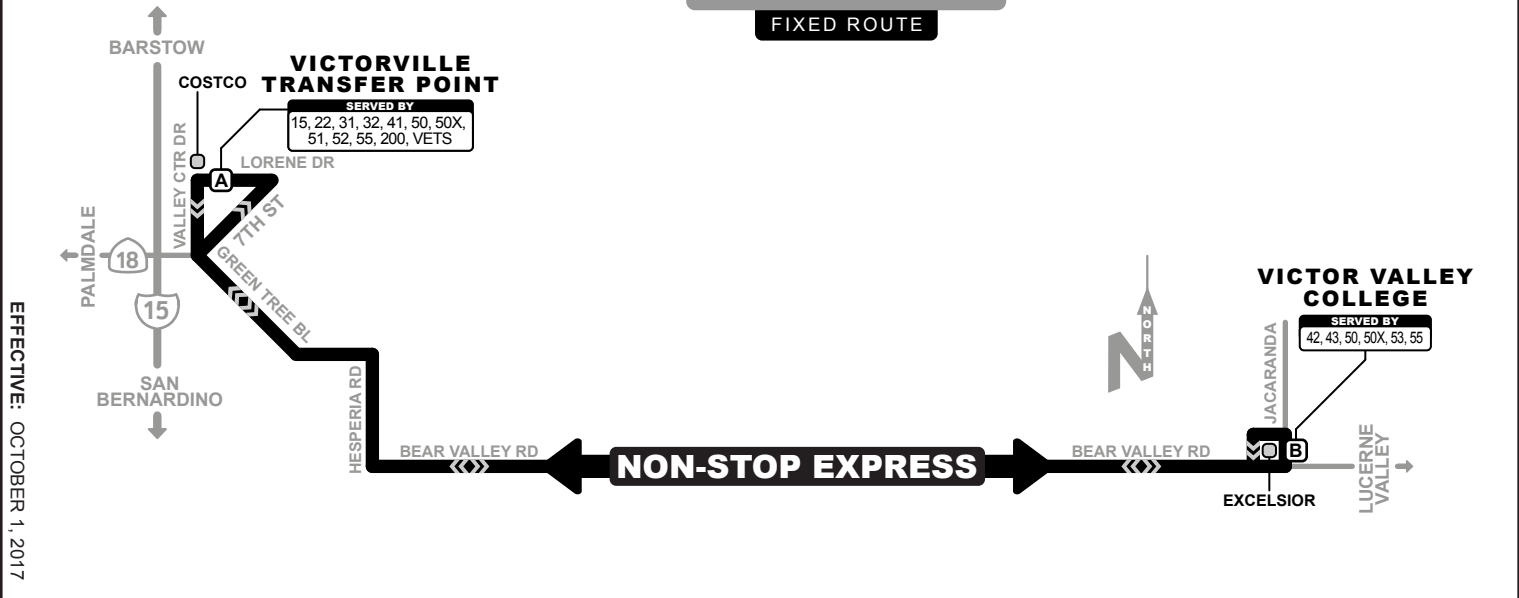

NON-STOP EXPRESS

VICTORVILLE

50X

FIXED ROUTE

EFFECTIVE: OCTOBER 1, 2017

Victorville Transfer Point (Lorene Drive & 7th Street), Victor Valley College (VVC)

STOP #	SOUTH VICTORVILLE TRANSFER PT To VVC		NORTH VVC To VICTORVILLE TRANSFER PT	
	A 50005 Victorville Transit Ctr Lorene / 7th	B 50015 Victor Valley College Upper Campus	A 50015 Victor Valley College Upper Campus	B 50005 Victorville Transit Ctr Lorene / 7th
	DEPART	ARRIVE	DEPART	ARRIVE
	7:03	7:23	7:33	7:53
	8:03	8:23	8:33	8:53
	9:03	9:23	9:33	9:53
	10:03	10:23	----	----
	15:03	15:28	14:33	14:58
	16:03	16:28	15:33	15:58
	17:03	17:28	16:33	16:58
			17:43	17:58

MONDAY-THURSDAY

NON-STOP EXPRESS

VVTA WATCH: MOBILE SAFETY APP (ANDROID / APPLE)

REPORT

SAFETY CONCERNS
CRIME, SUSPICIOUS ACTIVITY OR INCIDENTS

TEXT-TO-TIP: **760-201-1440**

DOWNLOAD: **VVTA.ORG/APP**

GET ALERTS: EMAIL MyAlerts@VVTA.org | TEXT "VVTA" to 38470 | TWITTER @VVTransit