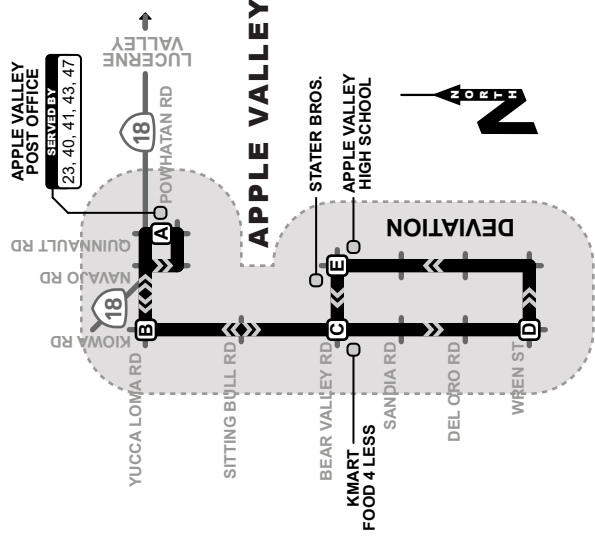

47

FIXED ROUTE

APPLE VALLEY POST OFFICE, APPLE VALLEY HIGH SCHOOL, WREN STREET, DEVIATION

Route 47 Apple Valley South offers Route Deviation Service within 3/4 of a mile of the fixed route. Route Deviation pick ups are available by reservation only. Reservations must be made at least two hours in advance and made no more than the day prior to pick up. Route Deviation Fare is required. Flag Down Service is not available. Drop offs are pending availability. Requests must be made to driver. Call 760-948-3030 for pick up reservations from 8 a.m. to 5 p.m. Monday through Sunday.

# STOP	ADELANTO SOUTH TO ADELANTO NORTH		ADELANTO NORTH TO ADELANTO SOUTH	
	(A) 20000 Apple Valley Post Office	(B) 20112 Kiowa Road Bear Valley Road	(C) 20070 Bear Valley Road Navajo Road	(D) 20189 Yucca Loma Road Kiowa Road
WEEKDAY	DEPART		ARRIVE	DEPART
	6:00	6:12	6:26	6:31
	7:00	7:12	7:26	7:31
	8:00	8:12	8:26	8:31
	9:00	9:12	9:26	9:31
	10:00	10:12	10:26	10:31
	11:00	11:12	11:26	11:31
	12:00	12:12	12:26	12:31
	1:00	1:12	1:26	1:31
	2:00	2:12	2:26	2:31
	3:00	3:12	3:26	3:31
	4:00	4:12	4:26	4:31
	5:00	5:12	5:26	5:31
	6:00	6:12	6:26	6:31
7:00	7:12	7:26	7:31	
8:00	8:07	8:26	8:31	
WEEKDAY	7:00	7:12	7:26	7:31
	8:00	8:12	8:26	8:31
	9:00	10:12	9:26	9:31
	10:00	11:12	10:26	10:31
	11:00	11:12	11:26	11:31
	12:00	12:12	12:26	12:31
	1:00	1:12	1:26	1:31
	2:00	2:12	2:26	2:31
	3:00	3:12	3:26	3:31
	4:00	4:12	4:26	4:31
	5:00	5:12	5:26	5:31
	6:00	6:12	6:26	6:31
	7:00	7:12	7:26	7:31
	8:00	8:07	8:26	8:31
SUNDAY	3:00	3:12	3:26	3:31
	4:00	4:12	4:26	4:31
	5:00	5:12	5:26	5:31
	6:00	6:12	6:26	6:31
	7:00	7:12	7:26	7:31
	3:00	3:12	3:26	3:31
	4:00	4:12	4:26	4:31
	5:00	5:12	5:26	5:31
	6:00	6:12	6:26	6:31
	7:00	7:12	7:26	7:31
	3:55	4:07	4:26	4:31
	4:55	5:07	5:26	5:31
	5:55	6:07	6:26	6:31
	6:55	7:07	7:26	7:31
7:55	8:07	8:26	8:31	