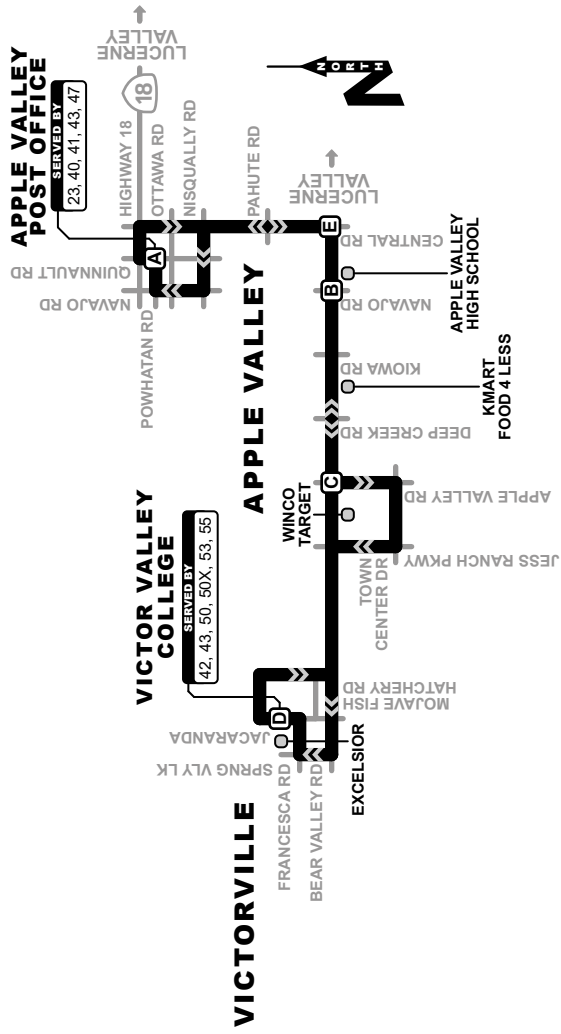

43

FIXED ROUTE

APPLE VALLEY POST OFFICE, APPLE VALLEY HIGH SCHOOL, TARGET, VICTOR VALLEY COLLEGE

#	EAST		WEST		ARRIVE		DEPART	
	Apple Valley Post Office	Bear Valley Rd / Navajo Rd	Apple Valley College	Victor Valley College	Victor Valley College	Apple Valley College	Bear Valley Rd / Apple Valley Rd	Apple Valley Post Office
	6:00	6:08	6:30	6:30	6:30	6:37	6:45	6:55
	7:00	7:08	7:30	7:30	7:30	7:37	7:45	7:55
	8:00	8:08	8:30	8:30	8:30	8:37	8:45	8:55
	9:00	9:08	9:30	9:30	9:30	9:37	9:45	9:55
	10:00	10:08	10:30	10:30	10:30	10:37	10:45	10:55
	10:30	10:38	11:00	11:00	11:00	11:07	11:15	11:25
	11:00	11:08	11:30	11:30	11:30	11:37	11:45	11:55
	11:30	11:38	12:00	12:00	12:00	12:07	12:15	12:25
	12:00	12:08	12:30	12:30	12:30	12:37	12:45	12:55
	12:30	12:38	1:00	1:00	1:00	1:07	1:15	1:25
	1:00	1:08	1:30	1:30	1:30	1:37	1:45	1:55
	1:30	1:38	2:00	2:00	2:00	2:07	2:15	2:25
	2:00	2:08	2:30	2:30	2:30	2:37	2:45	2:55
	2:30	2:38	3:00	3:00	3:00	3:07	3:15	3:25
	3:00	3:08	3:30	3:30	3:30	3:37	3:45	3:55
	4:00	4:08	4:30	4:30	4:30	4:37	4:45	4:55
	5:00	5:08	5:30	5:30	5:30	5:37	5:45	5:55
	6:00	6:08	6:30	6:30	6:30	6:37	6:45	6:55
	7:00	7:08	7:30	7:30	7:30	7:37	7:45	7:55
	8:00	8:08	8:30	8:30	8:30	8:37	8:45	8:55

#	SATURDAY		SUNDAY	
	Apple Valley Post Office	Bear Valley Rd / Navajo Rd	Apple Valley Post Office	Bear Valley Rd / Navajo Rd
	6:00	6:08	6:30	6:30
	7:00	7:08	7:30	7:30
	8:00	8:08	8:30	8:30
	9:00	9:08	9:30	9:30
	10:00	10:08	10:30	10:30
	11:00	11:08	11:30	11:30
	12:00	12:08	12:30	12:30
	1:00	1:08	1:30	1:30
	2:00	2:08	2:30	2:30
	3:00	3:08	3:30	3:30
	4:00	4:08	4:30	4:30
	5:00	5:08	5:30	5:30
	6:00	6:08	6:30	6:30
	7:00	7:08	7:30	7:30
	8:00	8:08	8:30	8:30

#	SUNDAY	
	Apple Valley Post Office	Bear Valley Rd / Navajo Rd
	8:00	8:08
	9:00	9:08
	10:00	10:08
	11:00	11:08
	12:00	12:08
	1:00	1:08
	2:00	2:08
	3:00	3:08
	4:00	4:08
	5:00	5:08
	6:00	6:08
	7:00	7:08
	8:00	8:08