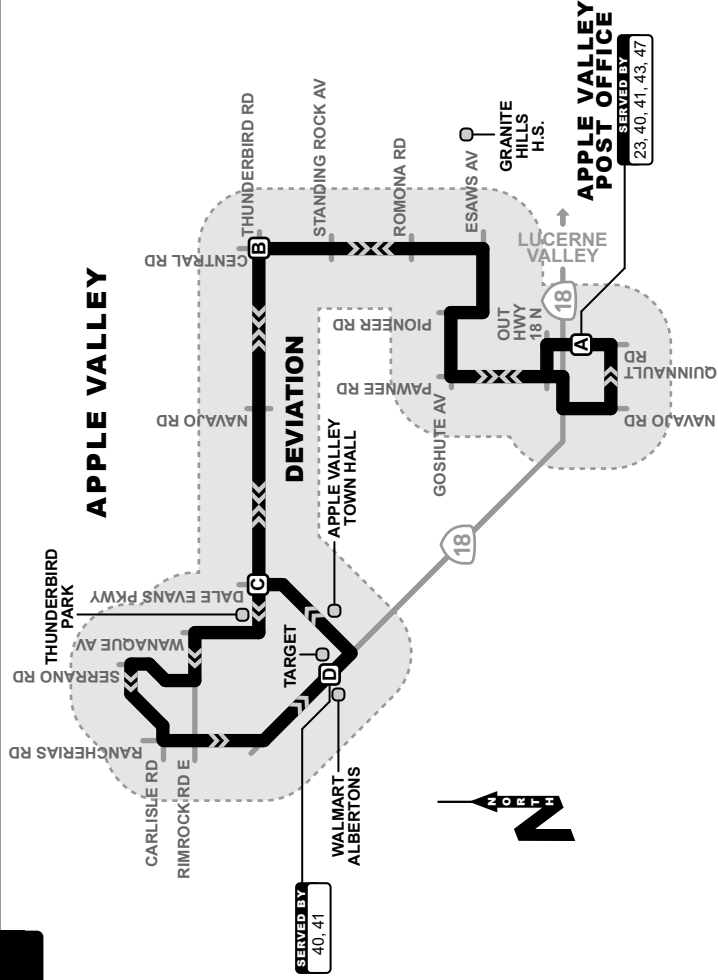

40

FIXED ROUTE

APPLE VALLEY POST OFFICE, TOWN HALL, GRANITE HILLS H.S., WALMART

Route 40 Apple Valley North offers Route Deviation Service within 3/4 of a mile of the fixed route. Route Deviation pick ups are available by reservation only. Reservations must be made at least two hours in advance and made no more than the day prior to pick up. Route Deviation Fare is required. Flag Down Service is not available. Drop offs are pending availability. Requests must be made to driver. Call 760-948-3030 for pick up reservations from 8 a.m. to 5 p.m. Monday through Sunday.