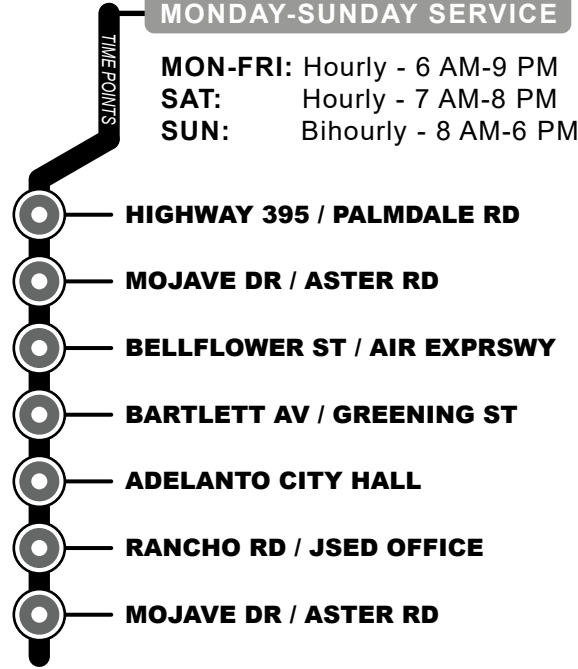

# 33

FIXED ROUTE

## ADELANTO CIRCULATOR

Adelanto H.S., City Hall, Detention Center, Stater Bros., Highway 395, Walmart

### MONDAY-SUNDAY SERVICE

MON-FRI: Hourly - 6 AM-9 PM  
 SAT: Hourly - 7 AM-8 PM  
 SUN: Bihourly - 8 AM-6 PM

REVISED: MARCH 1, 2019