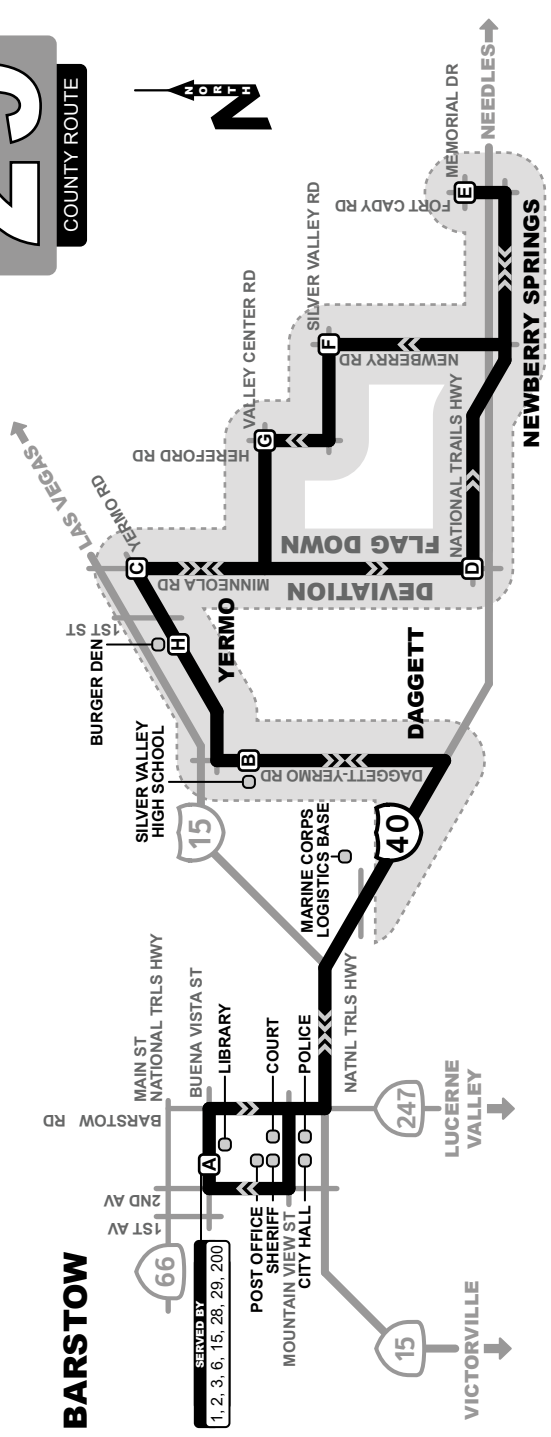

29

COUNTY ROUTE

BARSTOW LIBRARY, SILVER VALLEY H.S., NATIONAL TRAILS HWY., BURGER DEN, NEWBERRY SPRINGS

EAST		WEST	
BARSTOW TO NEWBERRY SPRINGS		NEWBERRY SPRINGS TO BARSTOW	
#	STOP	#	STOP
A 30000	Buena Vista Portales	E 61087	Ft Cady Rd Memorial Dr
B 61084	Silver Valley H.S.	F 61088	Silver Vily Rd Newberry Rd
C 61085	Yermo Rd Minneola Rd	G 61089	Hereford Valley Center
D 61086	Minneola Rd Nat. Trails Hwy	H 61090	Burger Den Yermo Rd
E 61087	Ft Cady Rd Memorial Dr	A 30000	Buena Vista Portales
DEPART		ARRIVE	
6:00	6:15	7:10	7:19
9:00	9:15	10:10	10:19
12:00	12:15	1:10	1:19
3:00	3:15	4:10	4:19
6:00	6:15	7:10	7:19
WEEKDAY		WEEKDAY	
DEPART		ARRIVE	
8:00	8:15	8:05	8:11
11:00	11:15	11:05	11:11
2:00	2:15	2:05	2:11
		5:05	5:11
		8:05	8:11
WEEKEND		WEEKEND	
8:00	8:15	9:10	9:19
11:00	11:15	12:10	12:19
2:00	2:15	3:10	3:19
		10:05	10:11
		1:05	1:11
		4:05	4:11
		8:26	8:26
		11:26	11:26
		2:26	2:26
		5:26	5:26
		8:26	8:26

Route 29 from Barstow to the east side of the Marine Corps Logistics Base (MCLB) on National Trails Highway offers Fixed Route Fare. From the east side of the MCLB eastward is San Bernardino County area, which features flag down bus stop service and requires County Route Fare for passengers boarding and/or alighting in the county area. Within county area, Route Deviation is available within 3/4 of a mile of the route. Route Deviation Fare is required. Pick ups are available by reservation only. Reservations must be made at least two hours in advance and made no more than the day prior to pick up. Pick up and drop off is available where safe and is available on county-maintained dirt roads, pending road conditions. Drop offs are pending availability, and requests must be made to driver. Call 760-256-0311 for pick up reservations from 8 a.m. to 5 p.m. Monday through Sunday.

SILVER VALLEY RD / NEWBERRY RD

NEWBERRY RD / VALLEY CENTER

VICTOR VALLEY TRANSIT

REVISED: MARCH 1, 2019

760-256-0311
VVTA.ORG