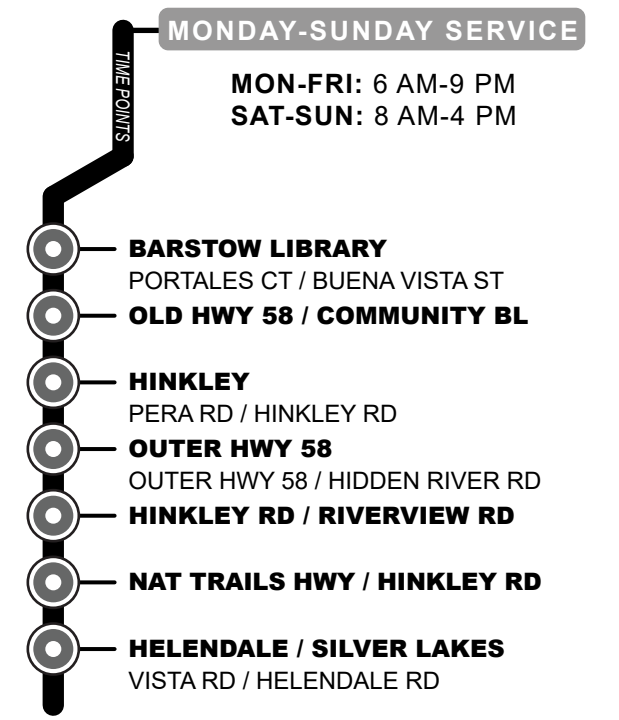

Route 28 on Old Highway 58 from Irwin Road westward and on Main Street/National Trails Highway from Delaney Road southward is San Bernardino County Route 28, which features flag down bus service and requires County Route Fare for passengers boarding and/or alighting in the county area. Within county area, Route Deviation is available within 3/4 of a mile of the route. Route Deviation Fare is required. Pick ups are available by reservation only. Reservations must be made at least two hours in advance and made no more than the day prior to pick up. Pick up and drop off is available where safe and is available on county-maintained dirt roads, pending road conditions. Drop offs are pending availability, and requests must be made to driver. Call 760-256-0311 for pick up reservations from 8 a.m. to 5 p.m. Monday through Sunday.

GET ALERTS: EMAIL MyAlerts@VVTA.org | TEXT "VVTA" to 38470 | TWITTER @VVTransit

28

COUNTY ROUTE

**BARSTOW / HINKLEY
HELENDALE**

**Barstow Library,
Hinkley, Helendale,
Hwy 58, National
Trails Hwy, Main St**