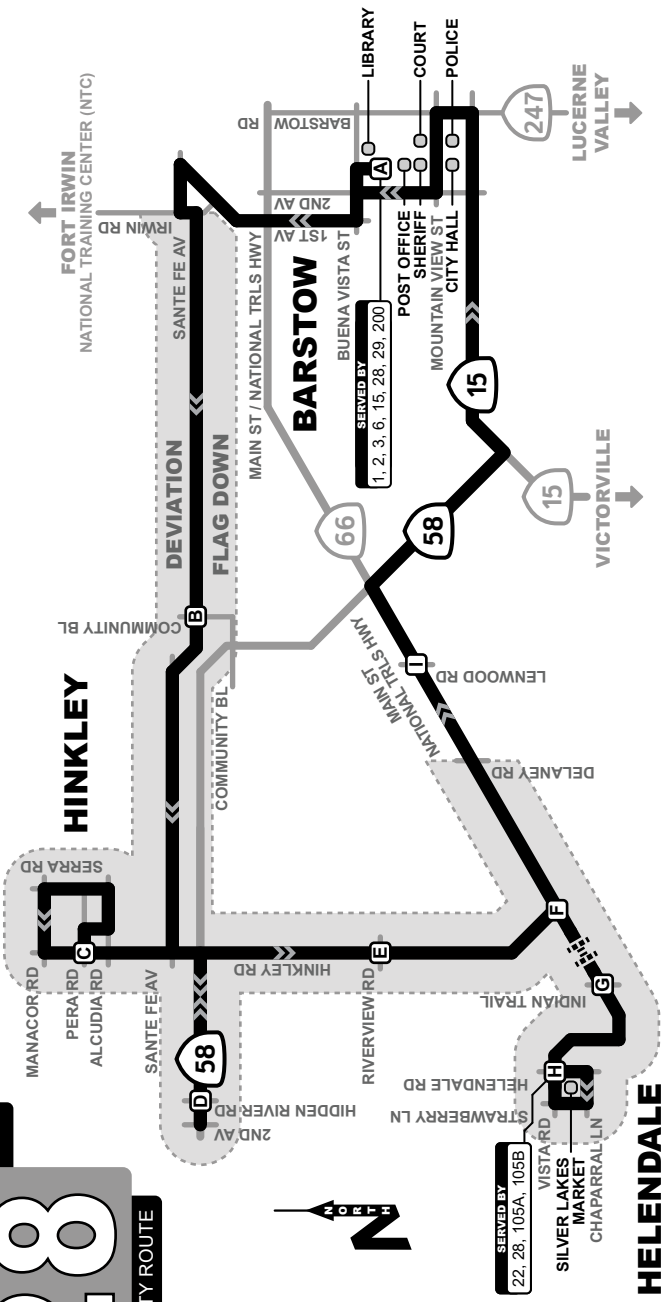

28

COUNTY ROUTE

SERVED BY
22, 28, 105A, 105B

BARSTOW LIBRARY, SILVER VALLEY H.S., NATIONAL TRAILS HWY., BURGER DEN

WEST		BARSTOW LIBRARY TO HELENDALE		HELENDALE TO BARSTOW LIBRARY		EAST	
#	STOPS	#	STOPS	#	STOPS	#	STOPS
A 30001	Portales Buena Vista	B 61076	Old Hwy 58 Community Bl	C 61077	Pera Rd Hinkley Rd	D 61078	Out Hwy 58 Hidden River
		E 61079	Hinkley Rd Riverview Rd	F 61080	Nt Trails Hwy Hinkley Rd	G 61081	Nt Trails Hwy Indian Tr
		H 61075	Vista Rd Helendale Rd	H 61075	Vista Rd Helendale Rd	I 30196	Main St Lenwood Rd
						J 61083	Nt Trails Hwy Hinkley Rd
						K 61082	Nt Trails Hwy Indian Tr
						L 30196	Main St Lenwood Rd
						M 30001	Portales Buena Vista
WEEKDAY		DEPART	ARRIVE	DEPART	ARRIVE	DEPART	ARRIVE
		6:00	6:20	6:30	6:42	6:52	7:02
		9:00	9:20	9:30	9:42	9:52	10:02
		12:00	12:20	12:30	12:42	12:52	1:02
		3:00	3:20	3:30	3:42	3:52	4:02
		6:00	6:20	6:30	6:42	6:52	7:02
WEEKEND		8:00	8:20	8:30	8:42	8:52	9:02
		11:00	11:20	11:30	11:42	11:52	12:02
		2:00	2:20	2:30	2:42	2:52	3:02
		10:35	10:55	11:05	11:25	11:35	11:55
		1:35	1:55	2:05	2:25	2:35	2:55
		4:35	4:55	5:05	5:25	5:35	5:55
		8:35	8:55	9:05	9:25	9:35	9:55
		11:35	11:55	12:05	12:25	12:35	12:55
		4:20	4:40	4:50	5:10	5:20	5:40
		8:20	8:40	8:50	9:10	9:20	9:40

Route 28 on Old Highway 58 from Irwin Road westward and on Main Street/National Trails Highway from Delaney Road southward is San Bernardino County Route 28, which features flag down bus service and requires County Route Fare for passengers boarding and/or alighting in the county area. Within county area, Route Deviation is available within 3/4 of a mile of the route. Route Deviation Fare is required. Pick ups are available by reservation only. Reservations must be made at least two hours in advance and made no more than the day prior to pick up. Pick up and drop off is available where safe and is available on county-maintained dirt roads, pending road conditions. Drop offs are pending availability, and requests must be made to driver. Call 760-256-0311 for pick up reservations from 8 a.m. to 5 p.m. Monday through Sunday.

GET ALERTS: EMAIL MyAlerts@VVTA.org | TEXT "VVTA" to 38470 | TWITTER @VVTransit

28

COUNTY ROUTE

**BARSTOW / HINKLEY
HELENDALE**

**Barstow Library,
Hinkley, Helendale,
Hwy 58, National
Trails Hwy, Main St**