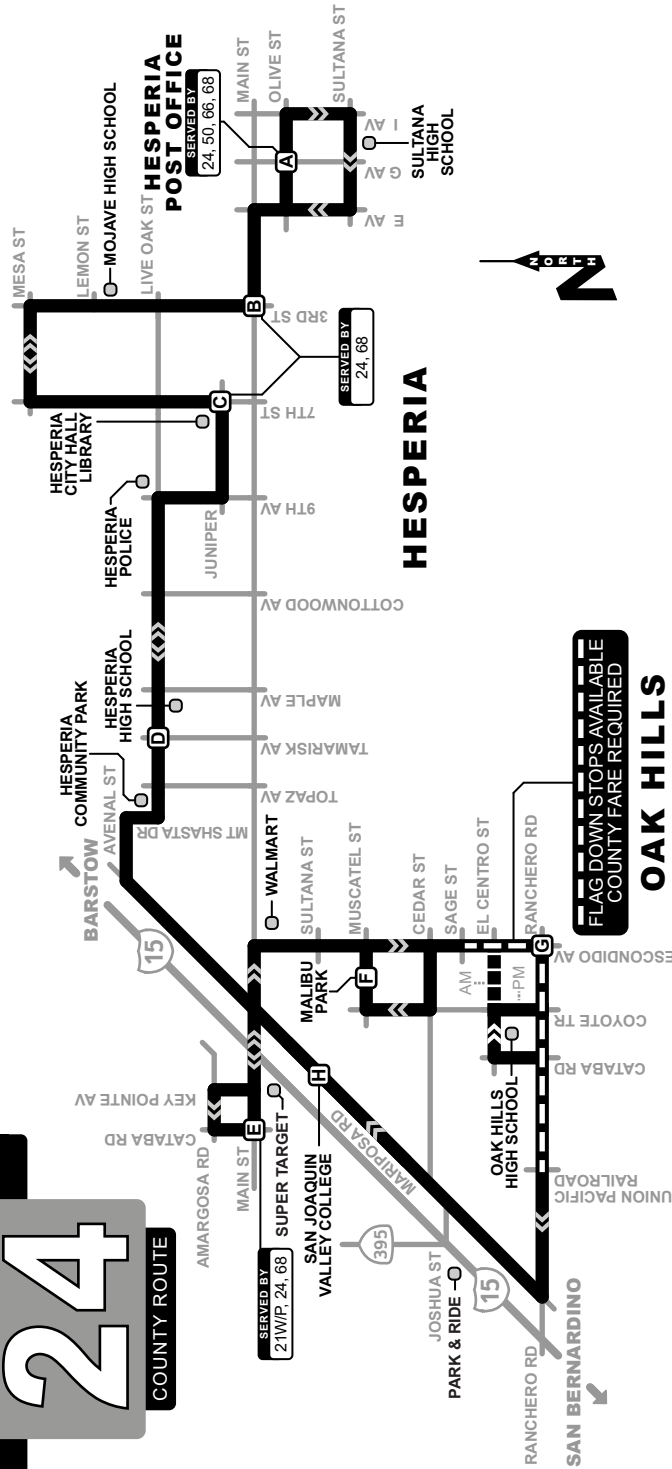

24

COUNTY ROUTE

FLAG DOWN STOPS AVAILABLE
COUNTY FARE REQUIRED

OAK HILLS

OAK HILLS H.S., SAN JOAQUIN VALLEY COLLEGE, WALMART, HESPERIA CITY HALL

STOP #	WEST		EAST		OAK HILLS TO HESPERIA	
	Hesperia Post Office	3rd Av Main St	Hesperia Library	Live Oak Tamarisk	Muscatel Malibu	Muscatel Malibu
WEEKDAY	DEPART	ARRIVE	DEPART	ARRIVE	DEPART	ARRIVE
A	6:08*	6:16	6:29	6:39	6:50	6:58
B	7:08	7:16	7:29	7:39	7:50	7:58
A	8:08	8:16	8:29	8:39	8:50	8:58
B	9:08	9:16	9:29	9:39	9:50	9:58
A	10:08	10:16	10:29	10:39	10:50	10:58
B	11:08	11:16	11:29	11:39	11:50	11:58
A	12:08	12:16	12:29	12:39	12:50	12:58
B	1:08	1:16	1:29	1:39	1:50	1:58
A	2:08	2:16	2:29	2:39	2:50	2:58
B	3:08	3:16	3:29	3:39	3:50	3:58
A	4:08	4:16	4:29	4:39	4:50	4:58
B	5:08	5:16	5:29	5:39	5:50	5:58
A	6:08	6:16	6:29	6:39	6:50	6:58
B	7:08	7:16	7:29	7:39	7:50	7:58
A	8:08	8:16	8:29	8:39	8:50	8:58
SATURDAY	DEPART	ARRIVE	DEPART	ARRIVE	DEPART	ARRIVE
A	7:08	7:16	7:29	7:39	7:50	7:58
B	8:08	8:16	8:29	8:39	8:50	8:58
A	9:08	9:16	9:29	9:39	9:50	9:58
B	10:08	10:16	10:29	10:39	10:50	10:58
A	11:08	11:16	11:29	11:39	11:50	11:58
B	12:08	12:16	12:29	12:39	12:50	12:58
A	1:08	1:16	1:29	1:39	1:50	1:58
B	2:08	2:16	2:29	2:39	2:50	2:58
A	3:08	3:16	3:29	3:39	3:50	3:58
B	4:08	4:16	4:29	4:39	4:50	4:58
A	5:08	5:16	5:29	5:39	5:50	5:58
B	6:08	6:16	6:29	6:39	6:50	6:58
A	7:08	7:16	7:29	7:39	7:50	7:58
SUNDAY	DEPART	ARRIVE	DEPART	ARRIVE	DEPART	ARRIVE
A	8:08	8:16	8:29	8:39	8:50	8:58
B	9:08	9:16	9:29	9:39	9:50	9:58
A	10:08	10:16	10:29	10:39	10:50	10:58
B	11:08	11:16	11:29	11:39	11:50	11:58
A	12:08	12:16	12:29	12:39	12:50	12:58
B	1:08	1:16	1:29	1:39	1:50	1:58
A	2:08	2:16	2:29	2:39	2:50	2:58
B	3:08	3:16	3:29	3:39	3:50	3:58
A	4:08	4:16	4:29	4:39	4:50	4:58
B	5:08	5:16	5:29	5:39	5:50	5:58
A	6:08	6:16	6:29	6:39	6:50	6:58
B	7:08	7:16	7:29	7:39	7:50	7:58

Route 24 north of Sage Street in Hesperia is VTA Fixed Route Fare. In Oak Hills, south of Sage Street on Escondido Avenue and east of Union Pacific Railroad Tracks is county area, which features flag down bus stop service and requires County Route Fare for passengers boarding and/or alighting in the county area. * Direct weekday service to the front of Oak Hills High School is available once in the morning and in the afternoon via bus stop 64062 on Cataba Road and 64063 on El Centro Road.

GET ALERTS: EMAIL MyAlerts@VVTA.org | TEXT "VVTA" to 38470 | TWITTER @VVTransit

24A/B

COUNTY ROUTE

OAK HILLS H.S.
SAN JOAQUIN VALLEY COLLEGE,
HESPERIA CITY HALL, WALMART

OAK HILLS HESPERIA

MONDAY-SUNDAY SERVICE

MON-FRI: 6 AM-9 PM
SAT: 7 AM-8 PM
SUN: 8 AM-6 PM

- **HESPERIA POST OFFICE**
  OLIVE ST / G AV
- **HESPERIA CITY HALL / LIBRARY**
  JUNIPER ST / 7TH AV
- **LIVE OAK ST / TAMARISK AV**
- **WALMART HESPERIA**
  MAIN ST / ESCONDIDO RD
- **HESPERIA SUPER TARGET**
  MAIN ST / CATABA RD
- **ESCONDIDO AV / RANCHERO RD**
- **OAK HILLS HIGH SCHOOL**
  RANCHERO RD / CATABA RD
- **SAN JOAQUIN VALLEY COLLEGE**
  MARIPOSA RD / MAIN ST

REVISED: MARCH 1, 2019

760-948-3030
VVTA.ORG