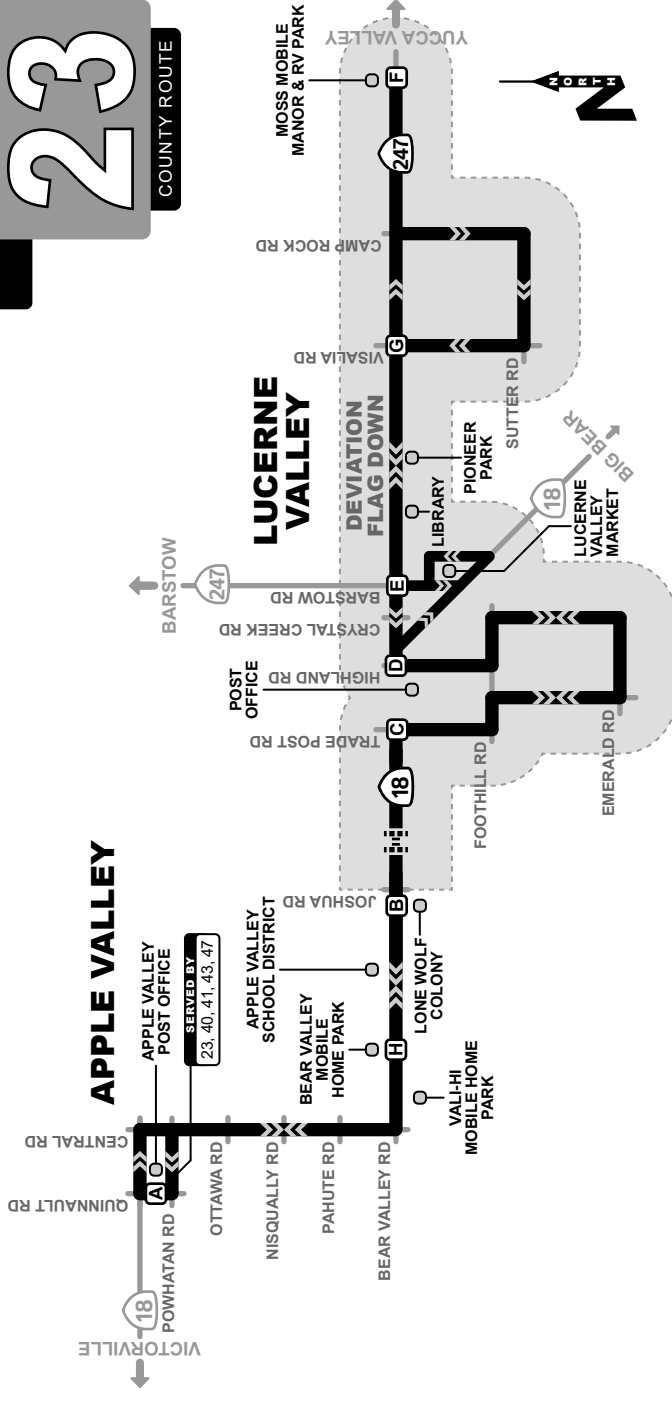

23

COUNTY ROUTE