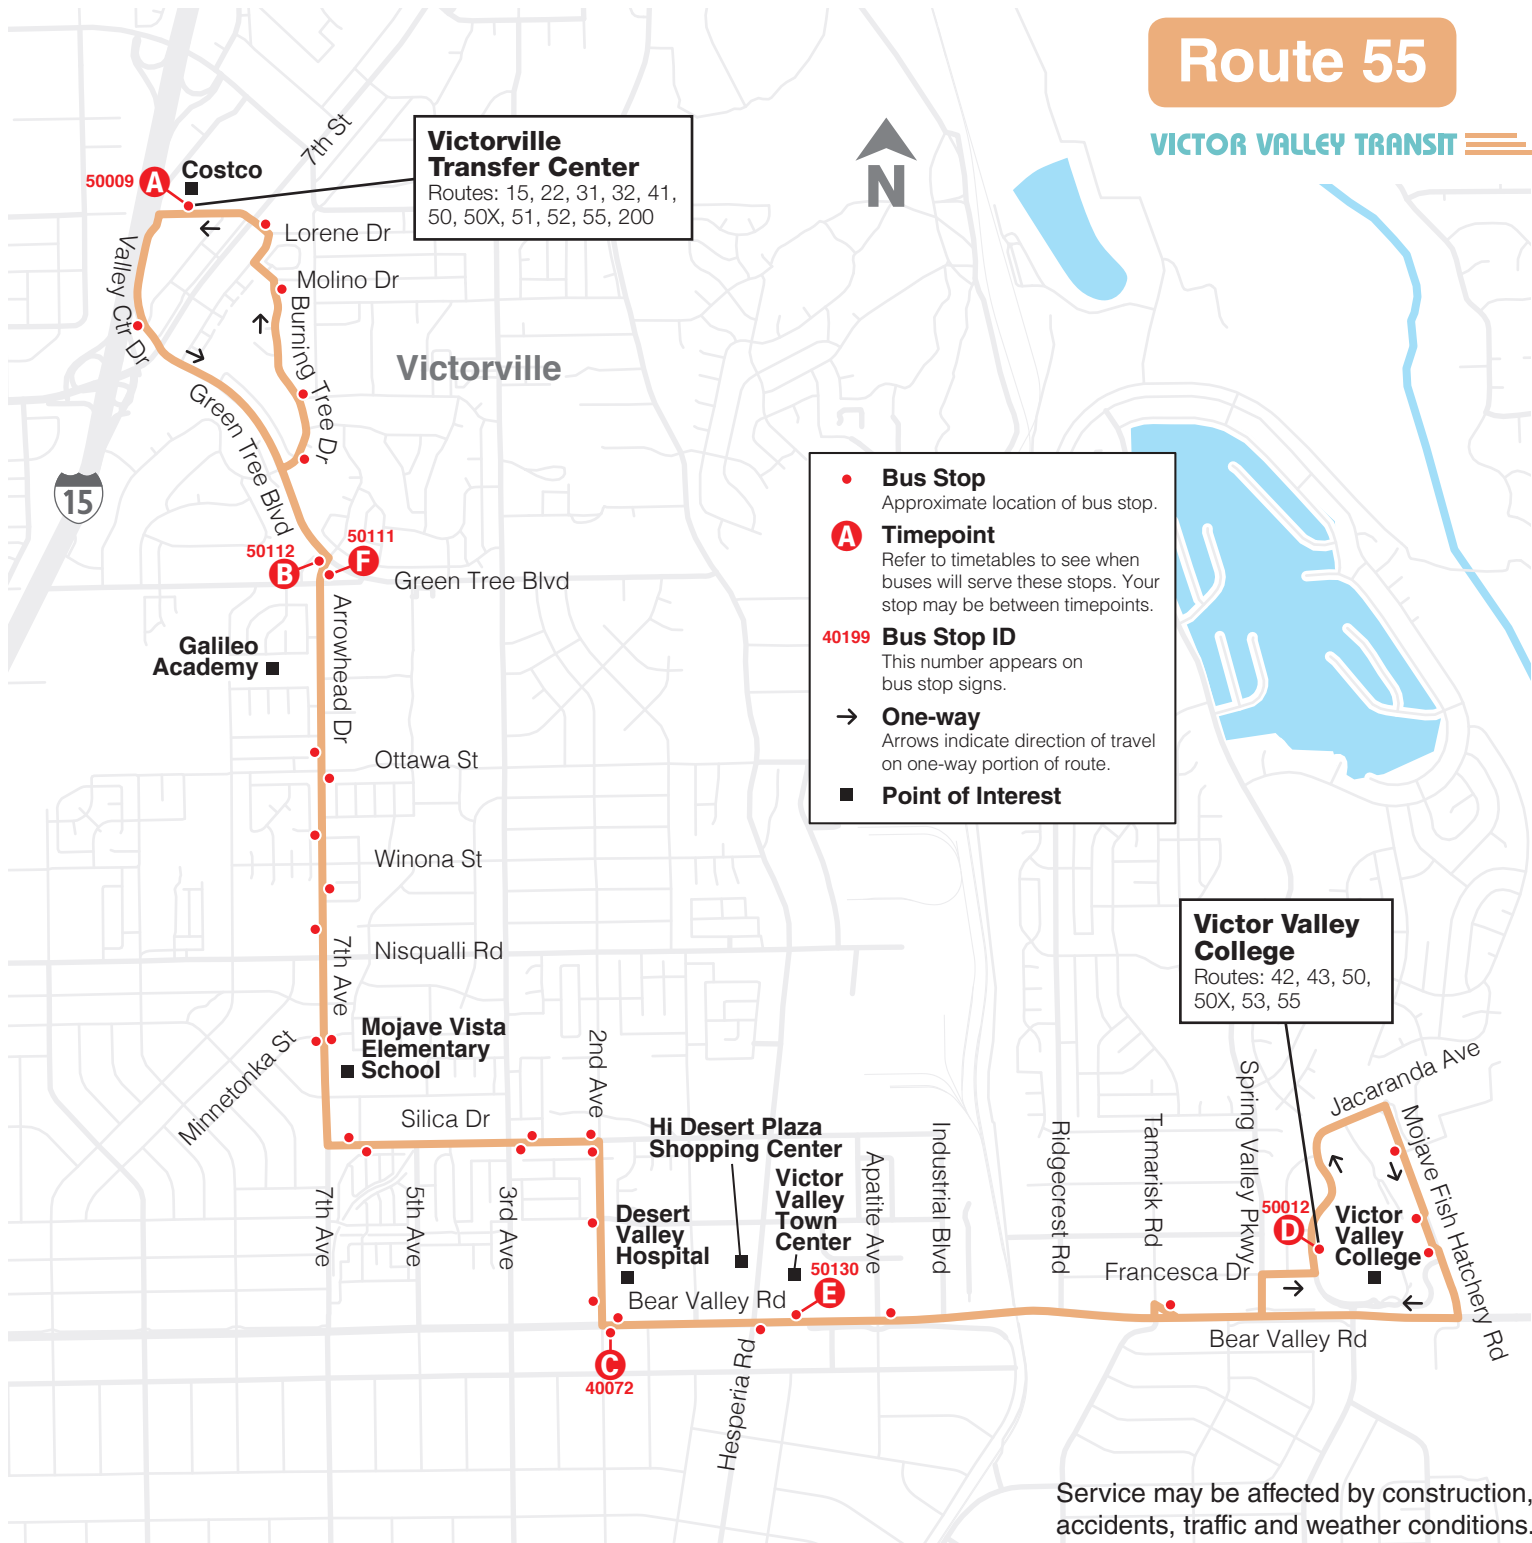

Lorene-7th - Victor Valley College

- Victor Valley College
- Bear Valley Rd
- Victor Valley Town Center
- Desert Valley Hospital
- Arrowhead Dr
- Victorville Transfer Center

VICTOR VALLEY TRANSIT

Effective September 1, 2019

Route 55

VICTOR VALLEY TRANSIT

Monday-Friday

	Southbound				Northbound			
	Victorville Transfer Center (Lorene & 7th)	Arrowhead Dr & Greentree Blvd	Bear Valley Rd & 2nd Ave	Victor Valley College Arrive	Victor Valley College Depart	Bear Valley Rd & Hesperia Rd	Arrowhead Dr & Greentree Blvd	Victorville Transfer Center (Lorene & 7th)
	A	B	C	D	D	E	F	A
AM	6:00	6:06	6:15	6:23	6:30	6:39	6:49	6:55
	7:00	7:06	7:15	7:23	7:30	7:39	7:49	7:55
	8:00	8:06	8:15	8:23	8:30	8:39	8:49	8:55
	9:00	9:06	9:15	9:23	9:30	9:39	9:49	9:55
	10:00	10:06	10:15	10:23	10:30	10:39	10:49	10:55
	11:00	11:06	11:15	11:23	11:30	11:39	11:49	11:55
PM	12:00	12:06	12:15	12:23	12:30	12:39	12:49	12:55
	1:00	1:06	1:15	1:23	1:30	1:39	1:49	1:55
	2:00	2:06	2:15	2:23	2:30	2:39	2:49	2:55
	3:00	3:06	3:15	3:23	3:30	3:39	3:49	3:55
	4:00	4:06	4:15	4:23	4:30	4:39	4:49	4:55
	5:00	5:06	5:15	5:23	5:30	5:39	5:49	5:55
	6:00	6:06	6:15	6:23	6:30	6:39	6:49	6:55
	7:00	7:06	7:15	7:23	7:30	7:39	7:49	7:55
	8:00	8:06	8:15	8:23	8:30	8:39	8:49	8:55