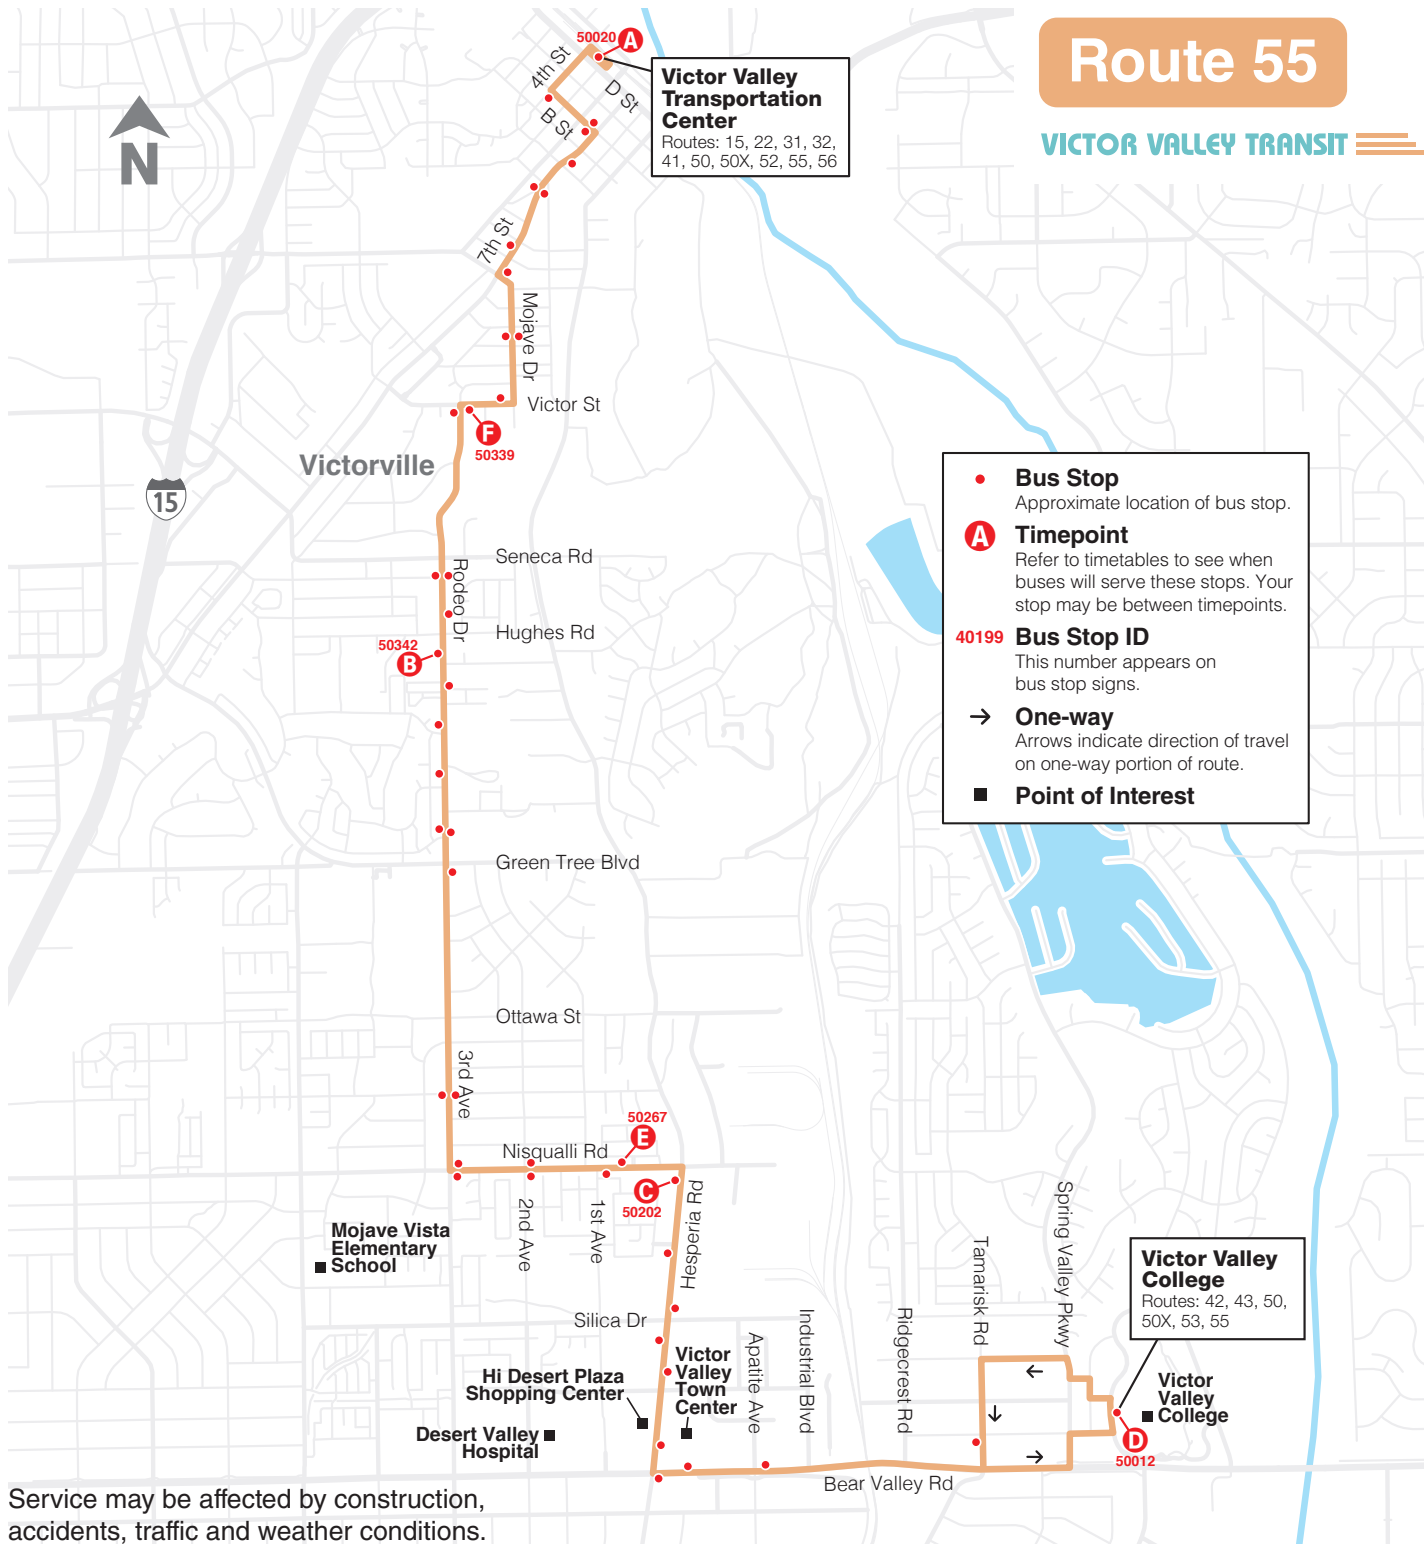

## Value Card

The VVTA Value Card is acceptable as fare on all routes except for ADA service, and available in \$5, \$10 or \$20 value. The Value Card is a great alternative to cash, and a quick way to pay fare without having to fumble around for exact change. Refunds not available.

## VICTOR VALLEY TRANSIT

### Local Route

Mon-Fri 6am - 9pm  
Saturday 7am - 8pm  
Sunday 8am - 6pm

# Route 55

VICTOR VALLEY TRANSIT