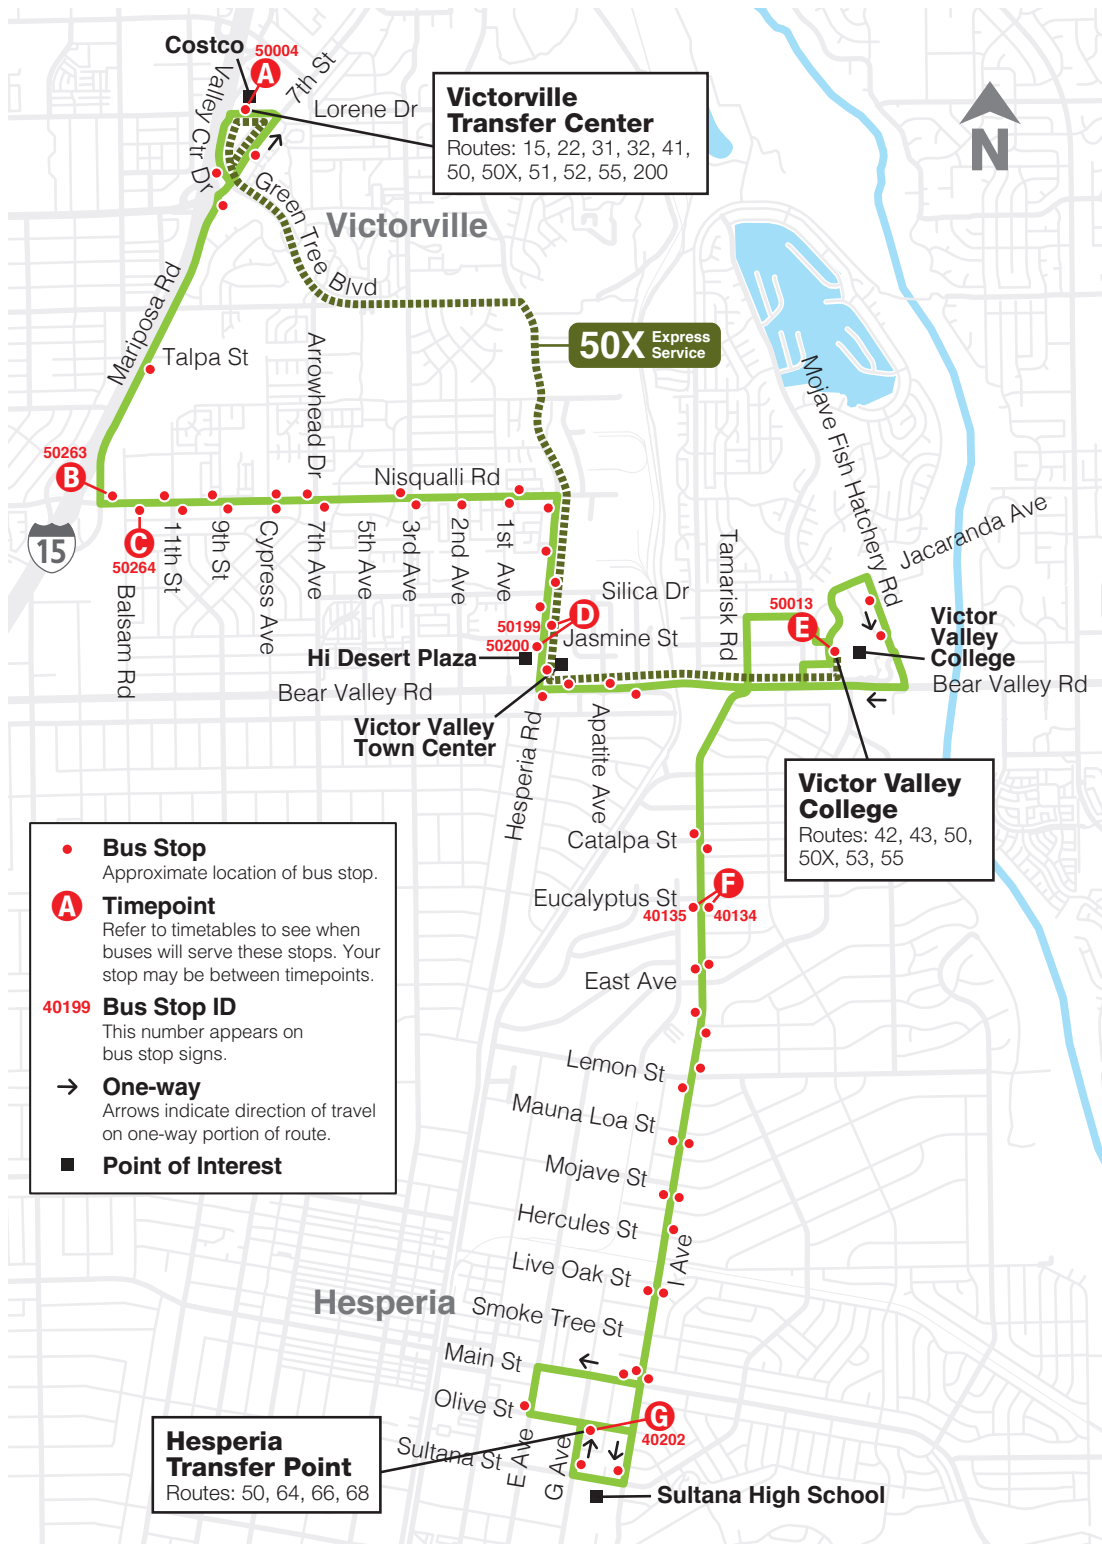

## Three great ways to get transit info on the go:

Track your bus in real time at the new **VVTA.org**

Plan your trip with **Google Maps** - just click the transit icon

Or download the **Transit App** for next bus info

# Route 50

## Monday-Friday

Southbound						Northbound						
Victorville Transfer Center	Nisqualli Rd & Balsam Rd	Hesperia Rd & Jasmine St	Victor Valley College	I Ave & Eucalyptus St	Olive St & G Ave	Olive St & G Ave	I Ave & Eucalyptus St	Victor Valley College	Hesperia Rd & Jasmine St	Nisqualli Rd & Mariposa Rd	Victorville Transfer Center	
A	C	D	E	F	G	G	F	E	C	B	A	
AM	6:00	6:07	6:17	6:30	6:40	6:51	6:05	6:18	6:28	6:37	6:49	6:54
	7:00	7:07	7:17	7:30	7:40	7:51	7:05	7:18	7:28	7:37	7:49	7:54
	8:00	8:07	8:17	8:30	8:40	8:51	8:05	8:18	8:28	8:37	8:49	8:54
	9:00	9:07	9:17	9:30	9:40	9:51	9:05	9:18	9:28	9:37	9:49	9:54
	10:00	10:07	10:17	10:30	10:40	10:51	10:05	10:18	10:28	10:37	10:49	10:54
	11:00	11:07	11:17	11:30	11:40	11:51	11:05	11:18	11:28	11:37	11:49	11:54
PM	12:00	12:07	12:17	12:30	12:40	12:51	12:05	12:18	12:28	12:37	12:49	12:54
	1:00	1:07	1:17	1:30	1:40	1:51	1:05	1:18	1:28	1:37	1:49	1:54
	2:00	2:07	2:17	2:30	2:40	2:51	2:05	2:18	2:28	2:37	2:49	2:54
	3:00	3:07	3:17	3:30	3:40	3:51	3:05	3:18	3:28	3:37	3:49	3:54
	4:00	4:07	4:17	4:30	4:40	4:51	4:05	4:18	4:28	4:37	4:49	4:54
	5:00	5:07	5:17	5:30	5:40	5:51	5:05	5:18	5:28	5:37	5:49	5:54
	6:00	6:07	6:17	6:30	6:40	6:51	6:05	6:18	6:28	6:37	6:49	6:54
	7:00	7:07	7:17	7:30	7:40	7:51	7:05	7:18	7:28	7:37	7:49	7:54
	8:00	8:07	8:17	8:30	8:40	8:51	8:05	8:18	8:28	8:37	8:49	8:54