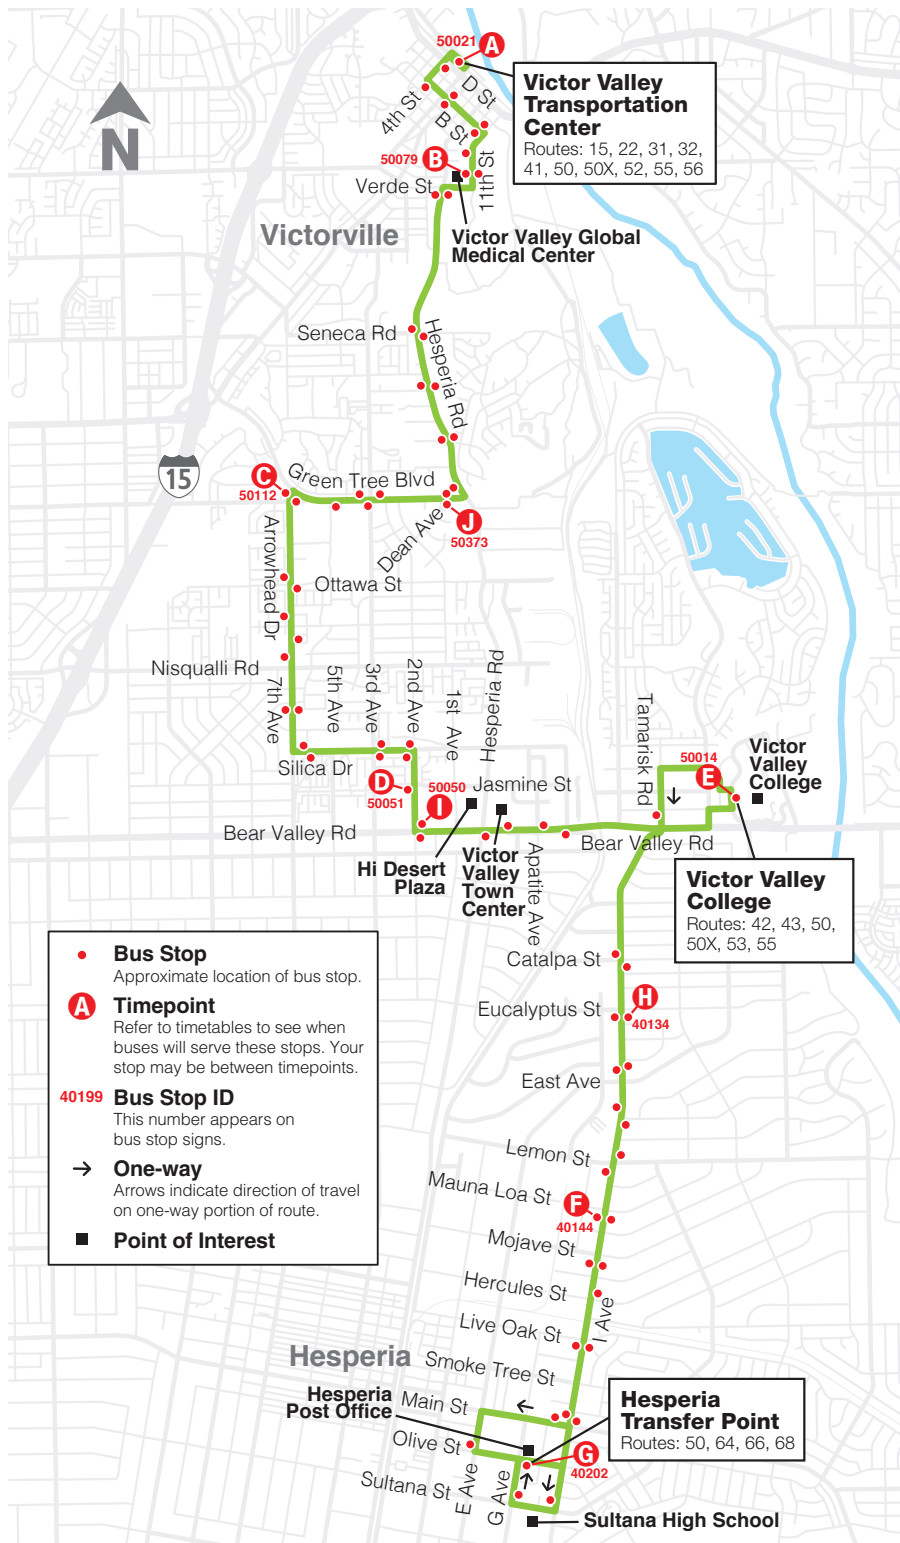

Route 50

Monday-Friday

	Victor Valley Transportation Center A	11th St & Verde St (VV Hospital) B	Arrowhead Dr & Green Tree Blvd C	2nd Ave & Jasmine St D	Victor Valley College E	I Ave & Mauna Loa St F	Olive St & G Ave G
AM	6:00 7:00 8:00 9:00 10:00 11:00	6:11 7:11 8:11 9:12 10:12 11:12	6:22 7:22 8:22 9:23 10:23 11:23	6:29 7:29 8:29 9:31 10:31 11:31	6:36 7:36 8:36 9:40 10:40 11:40	6:44 7:44 8:44 9:57 10:50 11:50	6:51 7:51 8:51 9:57 10:57 11:57
PM	12:00 1:00 2:00 3:00 4:00 5:00 6:00 7:00 8:00	12:12 1:12 2:12 3:12 4:12 5:12 6:12 7:12 8:12	12:23 1:23 2:23 3:25 4:25 5:25 6:25 7:22 8:22	12:31 1:31 2:31 3:36 4:36 5:36 6:36 7:28 8:28	12:40 1:40 2:40 3:44 4:44 5:44 6:44 7:35 8:35	12:50 1:50 2:50 3:53 4:53 5:53 6:53 7:45 8:45	12:57 1:57 2:57 4:03 5:03 6:03 7:03 7:53 8:53

	Olive St & G Ave G	I Ave & Eucalyptus St H	Victor Valley College E	2nd Ave & Bear Valley Rd I	Green Tree Blvd & Dean Ave J	Victor Valley Transportation Center A
AM	5:56 6:56 7:56 8:56 9:56 10:56 11:56	6:09 7:09 8:09 9:09 10:09 11:09	6:14 7:14 8:14 9:15 10:19 11:19	6:22 7:22 8:22 9:25 10:29 11:29	6:34 7:34 8:34 9:36 10:40 11:40	6:44 7:44 8:44 9:52 10:56 11:56
PM	12:02 1:02 2:02 3:02 4:08 5:08 6:08 7:08 8:08	12:13 1:13 2:13 3:13 4:19 5:19 6:19 7:19 8:19	12:19 1:19 2:19 3:19 4:25 5:25 6:25 7:26 8:26	12:29 1:29 2:29 3:29 4:35 5:35 6:35 7:33 8:33	12:40 1:40 2:40 3:40 4:46 5:46 6:46 7:44 8:44	12:56 1:56 2:56 3:56 5:02 6:02 7:02 8:00 9:00

Saturday / Sunday

	Victor Valley Transportation Center A	11th St & Verde St (VV Hospital) B	Arrowhead Dr & Green Tree Blvd C	2nd Ave & Jasmine St D	Victor Valley College E	I Ave & Mauna Loa St F	Olive St & G Ave G
AM	6:45 7:45 8:45 9:45 10:45 11:45	6:58 7:58 8:58 9:58 10:58 11:58	7:09 8:09 9:09 10:09 11:09 12:09	7:15 8:15 9:15 10:15 11:15 12:15	7:22 8:22 9:22 10:22 11:22 12:22	7:32 8:32 9:32 10:32 11:32 12:32	7:41 8:41 9:41 10:41 11:41 12:41
PM	12:45 1:45 2:45 3:45 4:45 5:45 6:45	12:58 1:58 2:58 3:58 4:58 5:58 6:58	1:09 2:09 3:09 4:09 5:09 6:09 7:09	1:15 2:15 3:15 4:15 5:15 6:15 7:15	1:22 2:22 3:22 4:22 5:22 6:22 7:22	1:32 2:32 3:32 4:32 5:32 6:32 7:32	1:41 2:41 3:41 4:41 5:41 6:41 7:41

	Olive St & G Ave G	I Ave & Eucalyptus St H	Victor Valley College E	2nd Ave & Bear Valley Rd I	Green Tree Blvd & Dean Ave J	Victor Valley Transportation Center A
AM	6:45 7:45 8:45 9:45 10:45 11:45	6:56 7:56 8:56 9:56 10:56 11:56	7:02 8:02 9:02 10:02 11:02 12:02	7:12 8:12 9:12 10:12 11:12 12:12	7:22 8:22 9:22 10:22 11:22 12:22	7:38 8:38 9:38 10:38 11:38 12:38
PM	12:45 1:45 2:45 3:45 4:45 5:45 6:45	12:56 1:56 2:56 3:56 4:56 5:56 6:56	1:02 2:02 3:02 4:02 5:02 6:02 7:02	1:12 2:12 3:12 4:12 5:12 6:12 7:12	1:22 2:22 3:22 4:22 5:22 6:22 7:22	1:38 2:38 3:38 4:38 5:38 6:38 7:38

Shaded trips operate Saturday only. Other trips operate Saturday and Sunday.

Service may be affected by construction, accidents, traffic and weather conditions.