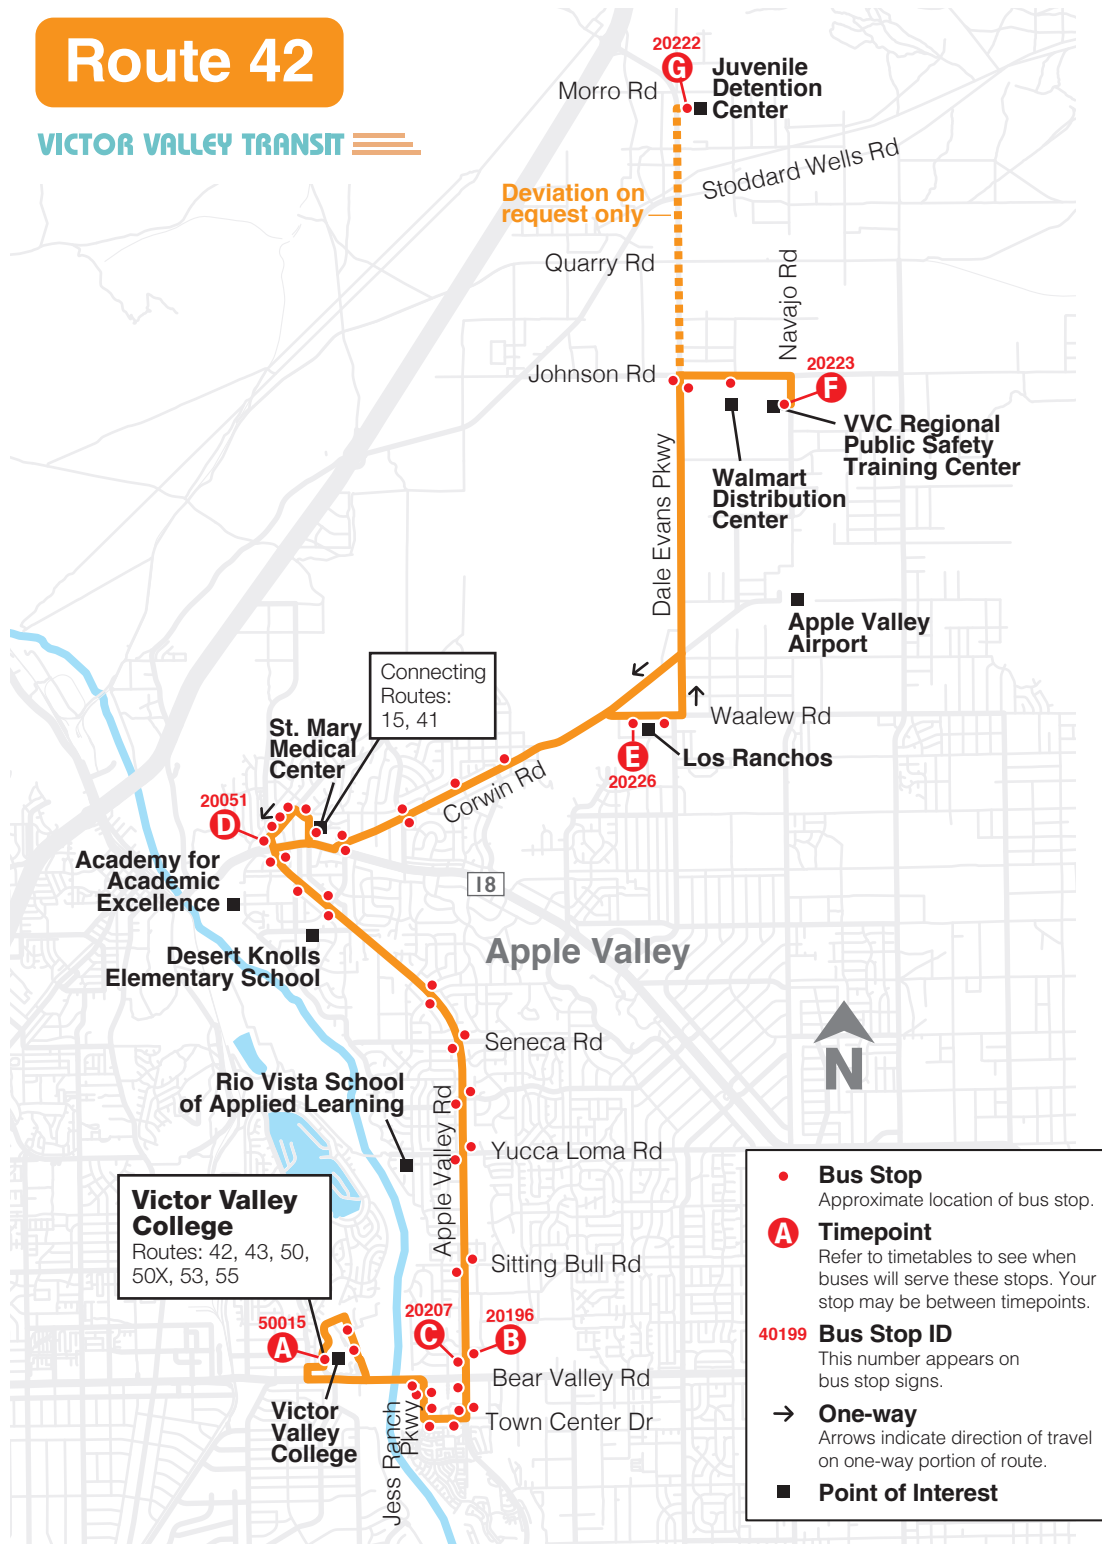

VICTOR VALLEY TRANSIT

42

Local Route

Mon-Fri 6am - 10pm
Saturday 7am - 9pm
Sunday 8am - 7pm

Apple Valley Road

- Victor Valley College
- St. Mary Medical Center
- Los Ranchos
- Walmart Distribution Center
- Regional Public Safety Training Center
- Juvenile Detention Center

VICTOR VALLEY TRANSIT

Effective August 1, 2021

www.VVTA.org
760-948-3030

Route 42

VICTOR VALLEY TRANSIT

Monday-Friday

Northbound

	Victor Valley College	Apple Valley Rd & Pimlico Rd	Apple Valley Rd & Hwy 18	Waalew Rd & Los Ranchos	Regional Public Safety Training Center
	A	B	D	E	F
AM	6:30	6:46	7:04	7:15	7:25
	7:30	7:46	8:04	8:15	8:25
	8:30	8:46	9:04	9:15	9:25
	9:30	9:46	10:04	10:15	10:25
	10:30	10:46	11:04	11:15	11:25
	11:30	11:46	12:04	12:15	12:25
PM	12:30	12:46	1:04	1:15	1:25
	1:30	1:46	2:04	2:15	2:25
	2:30	2:46	3:04	3:15	3:25
	3:30	3:46	4:04	4:15	4:25
	4:30	4:46	5:04	5:15	5:25
	5:30	5:46	6:04	6:15	6:25
	6:30	6:46	7:04	7:15	7:25
	7:30	7:46	8:04	8:15	8:25
	8:30	8:46	9:04	9:15	-

Southbound

	Regional Public Safety Training Center	Juvenile Detention Center	Waalew Rd & Los Ranchos	Apple Valley Rd & Hwy 18	Apple Valley Rd & Pimlico Rd	Victor Valley College
	F	G	E	D	C	A
AM	6:29 *	6:38 *	6:48	7:03	7:17	7:25
	7:29 *	7:38 *	7:48	8:03	8:17	8:25
	8:29 *	8:38 *	8:48	9:03	9:17	9:25
	9:29 *	9:38 *	9:48	10:03	10:17	10:25
	10:29 *	10:38 *	10:48	11:03	11:17	11:25
	11:29 *	11:38 *	11:48	12:03	12:17	12:25
PM	12:29 *	12:38 *	12:48	1:03	1:17	1:25
	1:29 *	1:38 *	1:48	2:03	2:17	2:25
	2:29 *	2:38 *	2:48	3:03	3:17	3:25
	3:29 *	3:38 *	3:48	4:03	4:17	4:25
	4:29 *	4:38 *	4:48	5:03	5:17	5:25
	5:29 *	5:38 *	5:48	6:03	6:17	6:25
	6:29 *	6:38 *	6:48	7:03	7:17	7:25
	7:29 *	7:38 *	7:48	8:03	8:17	8:25
	8:29 *	8:38 *	8:48	9:03	9:17	9:25