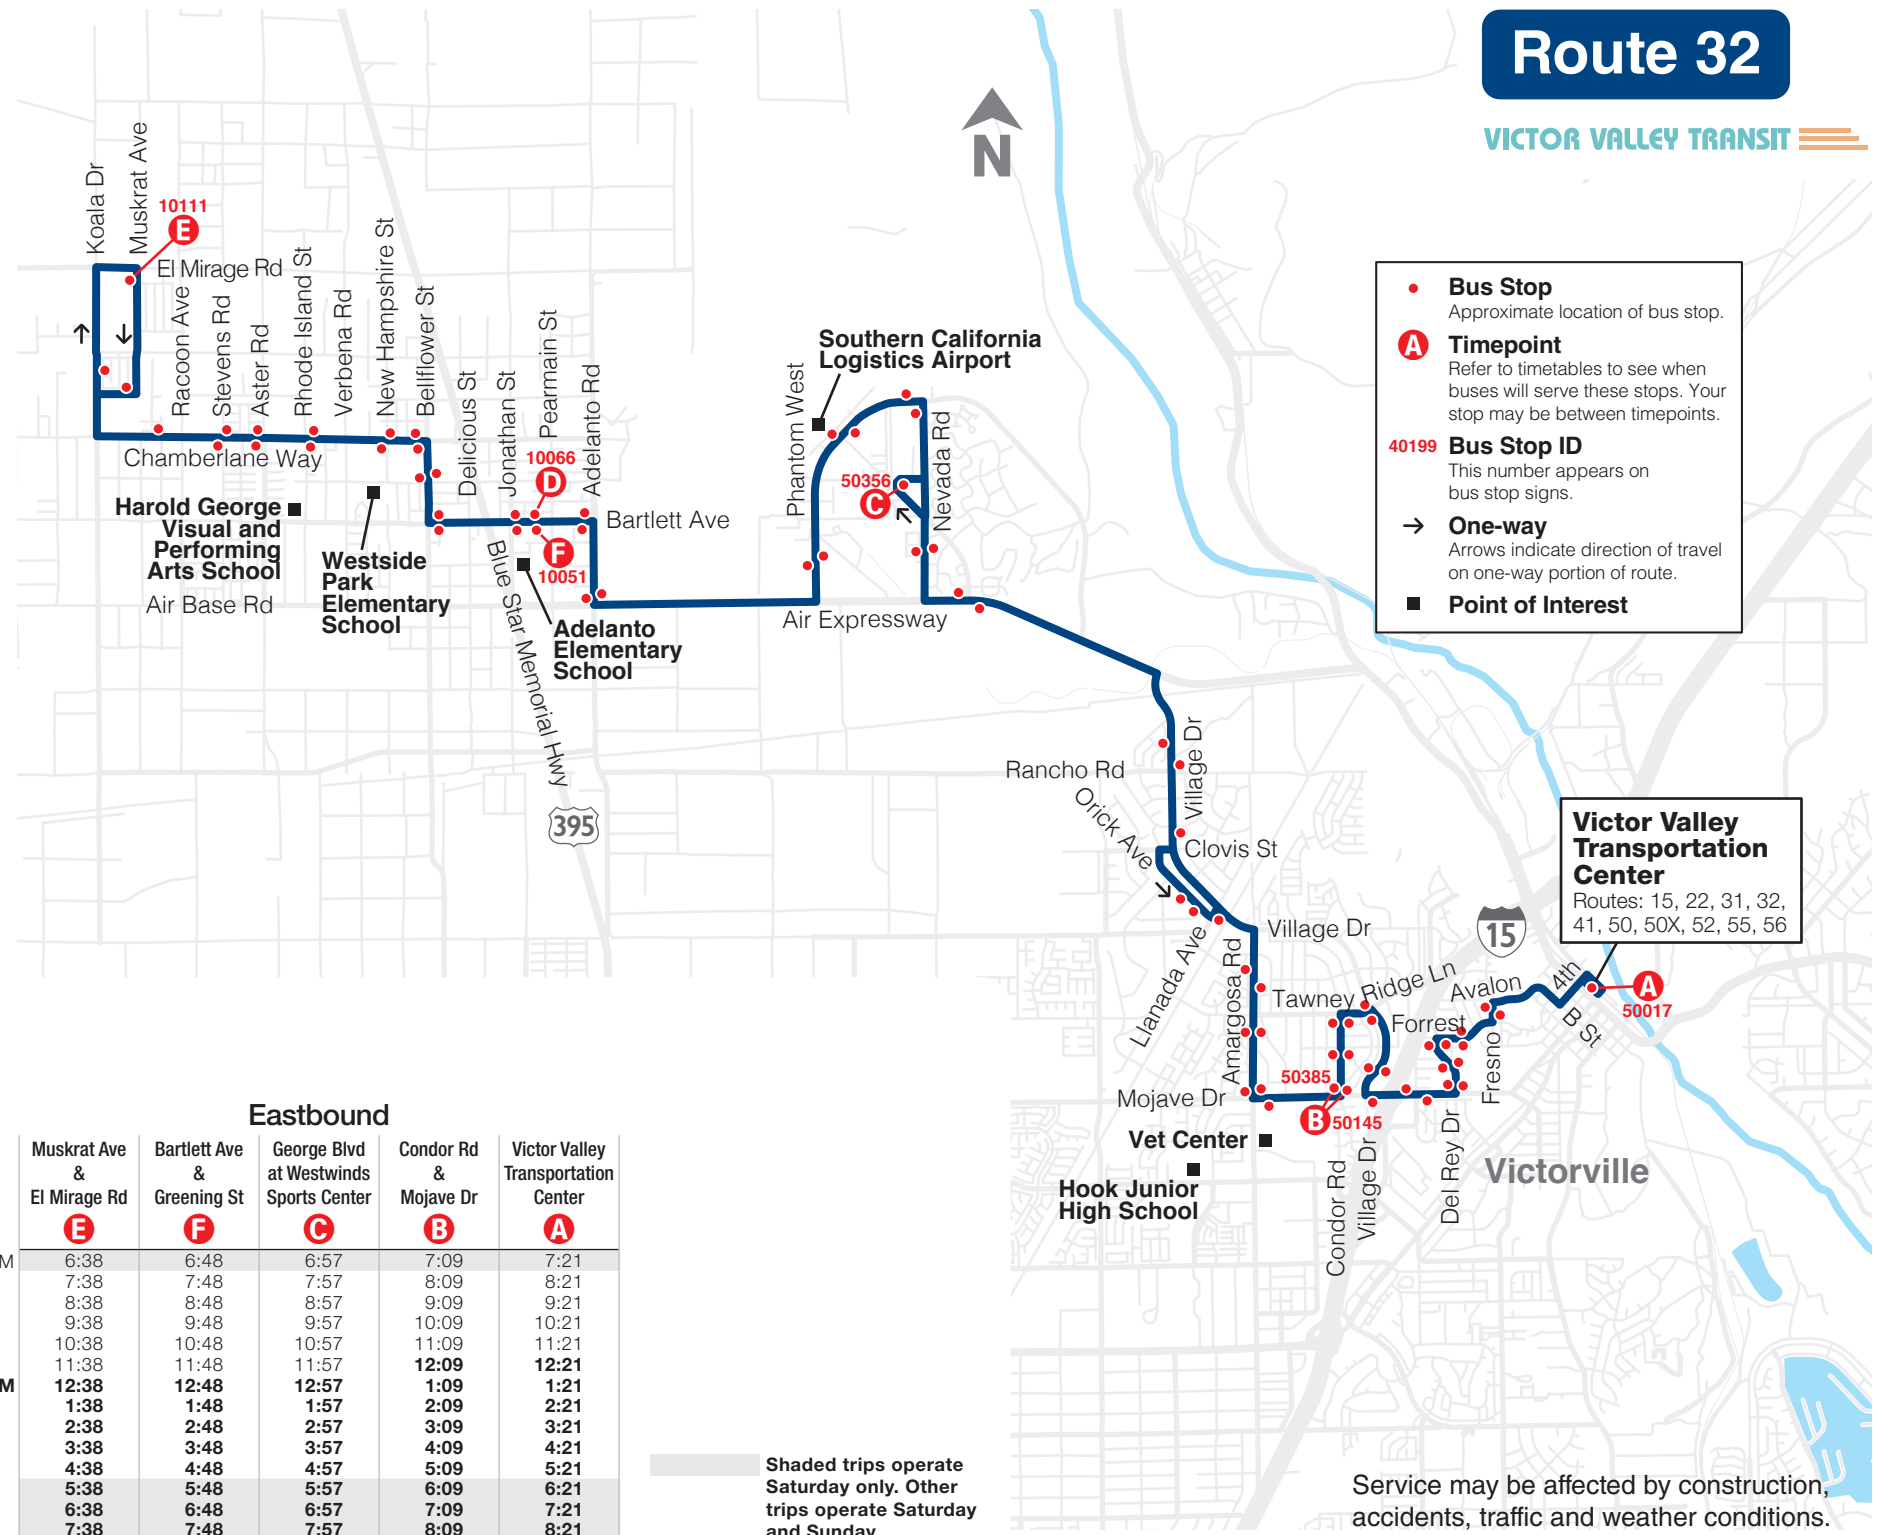

Saturday / Sunday

Westbound

	Victor Valley Transportation Center A	Condor Rd & Mojave Dr B	George Blvd at Westwinds Sports Center C	Bartlett Ave & Greening St D	Muskrat Ave & El Mirage Rd E
AM	6:45	6:55	7:05	7:14	7:28
	7:45	7:55	8:05	8:14	8:28
	8:45	8:55	9:05	9:14	9:28
	9:45	9:55	10:05	10:14	10:28
	10:45	10:55	11:05	11:14	11:28
	11:45	11:55	12:05	12:14	12:28
PM	12:45	12:55	1:05	1:14	1:28
	1:45	1:55	2:05	2:14	2:28
	2:45	2:55	3:05	3:14	3:28
	3:45	3:55	4:05	4:14	4:28
	4:45	4:55	5:05	5:14	5:28
	5:45	5:55	6:05	6:14	6:28
	6:45	6:55	7:05	7:14	7:28
	7:45	7:55	8:05	8:14	8:28

Eastbound

	Muskrat Ave & El Mirage Rd E	Bartlett Ave & Greening St F	George Blvd at Westwinds Sports Center C	Condor Rd & Mojave Dr B	Victor Valley Transportation Center A
AM	6:38	6:48	6:57	7:09	7:21
	7:38	7:48	7:57	8:09	8:21
	8:38	8:48	8:57	9:09	9:21
	9:38	9:48	9:57	10:09	10:21
	10:38	10:48	10:57	11:09	11:21
	11:38	11:48	11:57	12:09	12:21
PM	12:38	12:48	12:57	1:09	1:21
	1:38	1:48	1:57	2:09	2:21
	2:38	2:48	2:57	3:09	3:21
	3:38	3:48	3:57	4:09	4:21
	4:38	4:48	4:57	5:09	5:21
	5:38	5:48	5:57	6:09	6:21
	6:38	6:48	6:57	7:09	7:21
	7:38	7:48	7:57	8:09	8:21

Route 32

- **Bus Stop**
  Approximate location of bus stop.
- **A Timepoint**
  Refer to timetables to see when buses will serve these stops. Your stop may be between timepoints.
- **40199 Bus Stop ID**
  This number appears on bus stop signs.
- **→ One-way**
  Arrows indicate direction of travel on one-way portion of route.
- **■ Point of Interest**

Victor Valley Transportation Center
Routes: 15, 22, 31, 32, 41, 50, 50X, 52, 55, 56

Shaded trips operate Saturday only. Other trips operate Saturday and Sunday.

Service may be affected by construction, accidents, traffic and weather conditions.