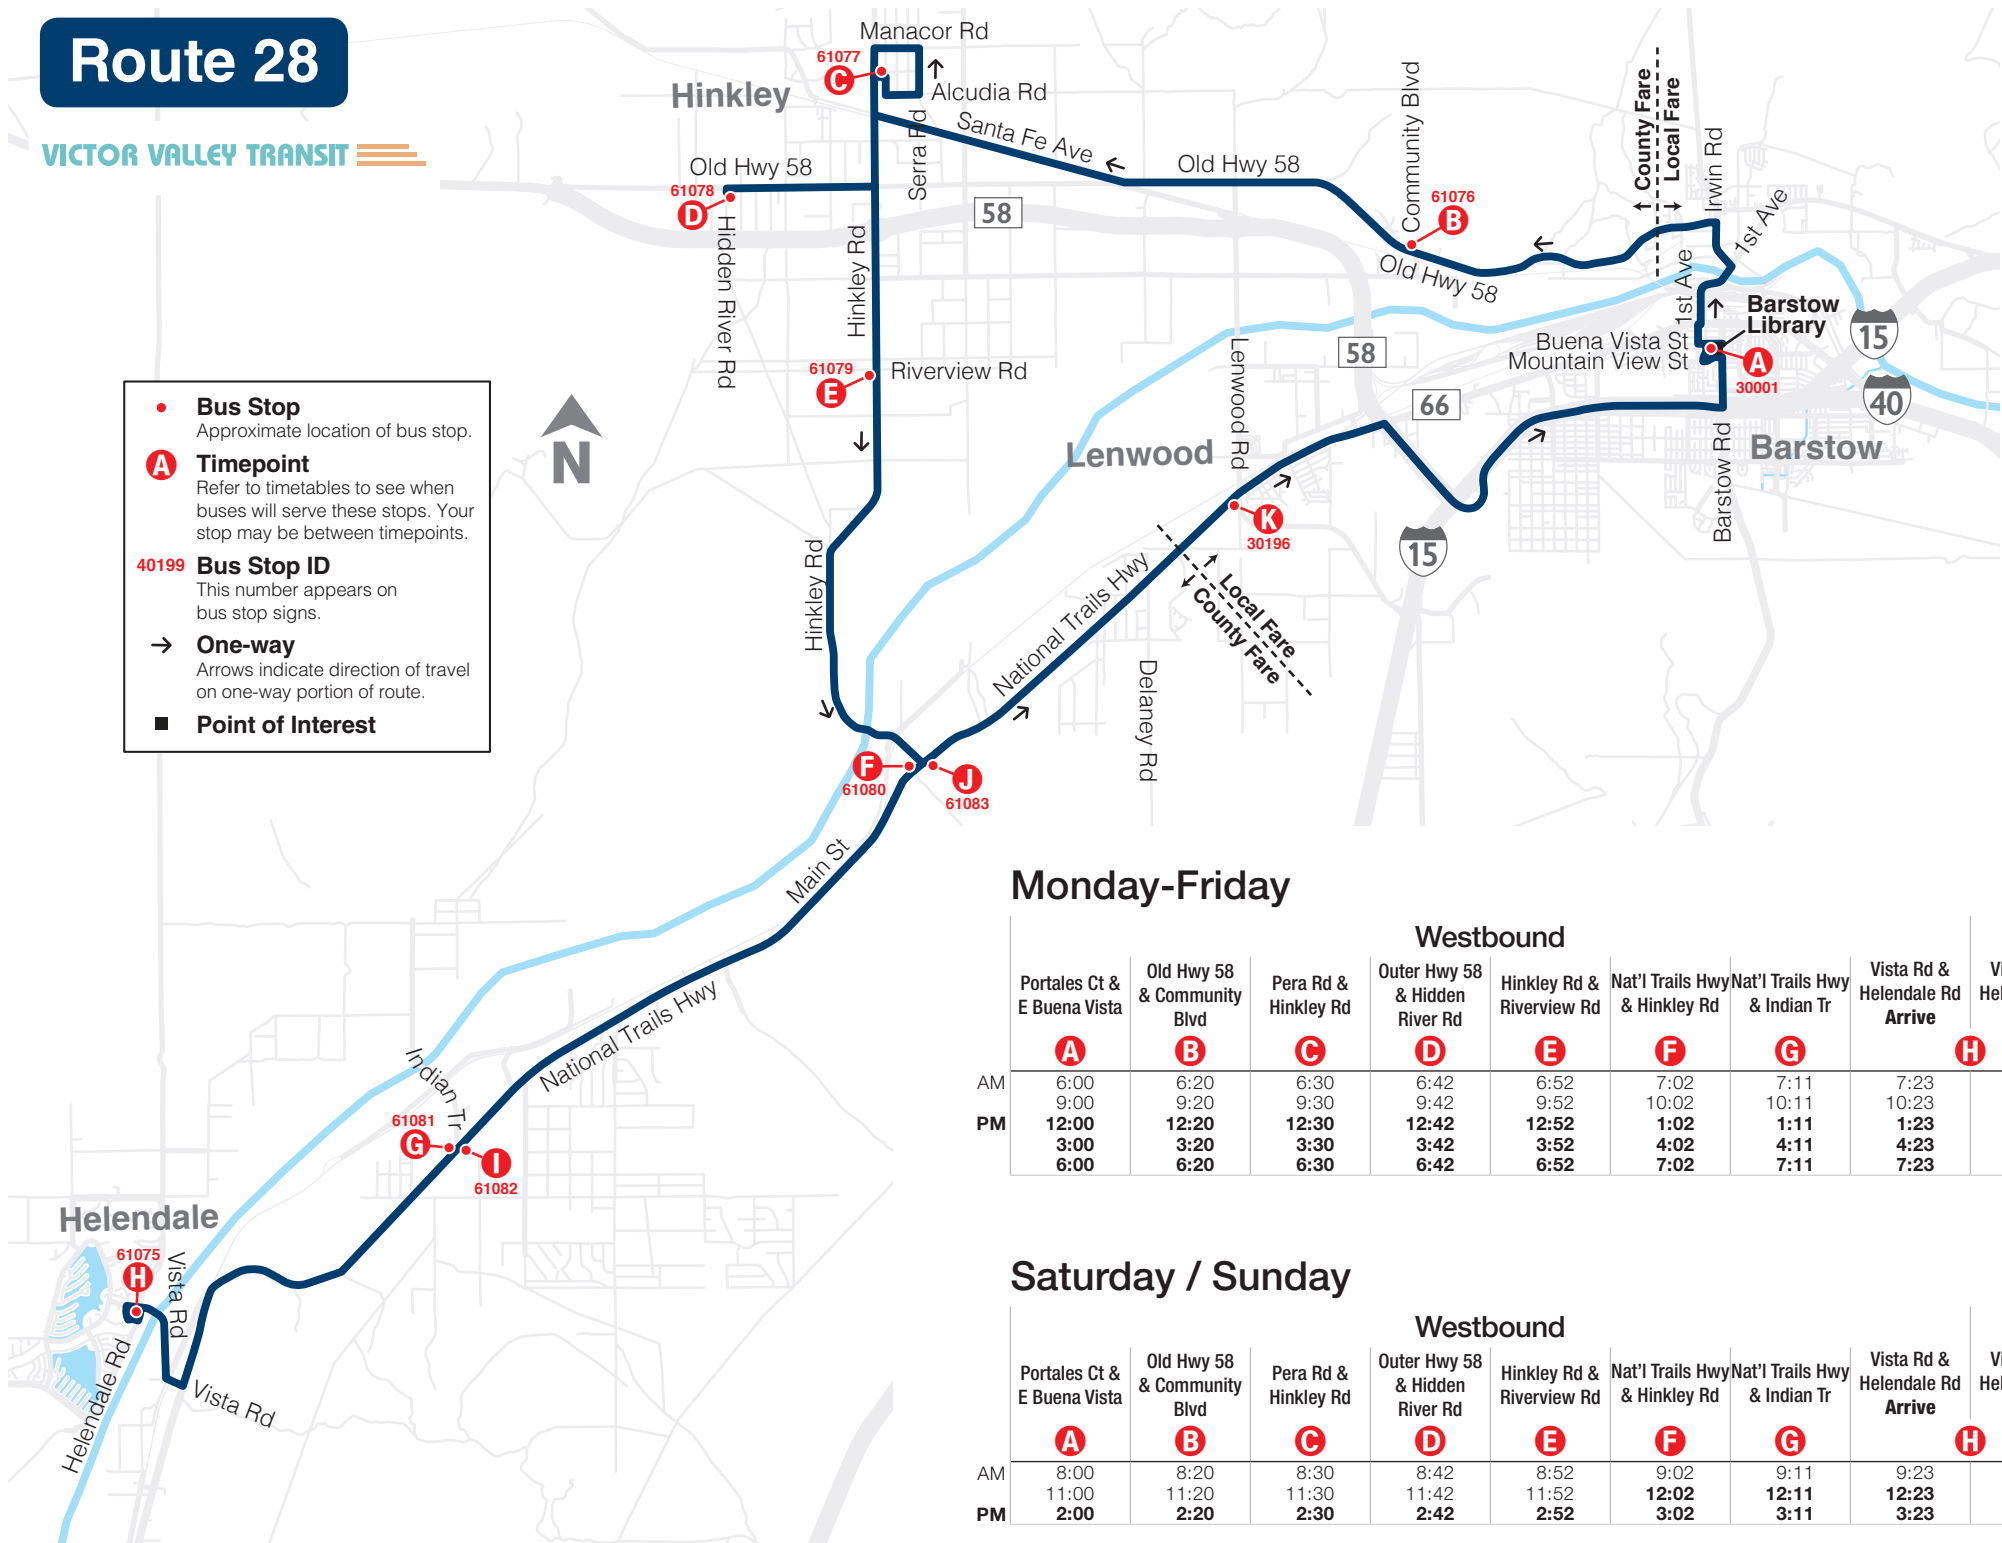

## Three great ways to get transit info on the go:

Track your bus in real time at the new **VVTA.org**

Plan your trip with **Google Maps** - just click the transit icon 

Or download the **Transit App** for next bus info

# Route 28

VICTOR VALLEY TRANSIT

- **Bus Stop**  
Approximate location of bus stop.
- A** **Timepoint**  
Refer to timetables to see when buses will serve these stops. Your stop may be between timepoints.
- 40199 Bus Stop ID**  
This number appears on bus stop signs.
- **One-way**  
Arrows indicate direction of travel on one-way portion of route.
- **Point of Interest**

## Monday-Friday

	Westbound							Eastbound					
	Portales Ct & E Buena Vista	Old Hwy 58 & Community Blvd	Pera Rd & Hinkley Rd	Outer Hwy 58 & Hidden River Rd	Hinkley Rd & Riverview Rd	Nat'l Trails Hwy & Hinkley Rd	Nat'l Trails Hwy & Indian Tr	Vista Rd & Helendale Rd Arrive	Vista Rd & Helendale Rd Depart	Nat'l Trails Hwy & Indian Tr	Nat'l Trails Hwy & Hinkley Rd	Main St & Lenwood Rd	Portales Ct & E Buena Vista
	<b>A</b>	<b>B</b>	<b>C</b>	<b>D</b>	<b>E</b>	<b>F</b>	<b>G</b>	<b>H</b>		<b>I</b>	<b>J</b>	<b>K</b>	<b>A</b>
AM	6:00	6:20	6:30	6:42	6:52	7:02	7:11	7:23	7:48	8:00	8:11	8:20	8:35
PM	12:00	12:20	12:30	12:42	12:52	1:02	1:11	1:23	1:48	2:00	2:11	2:20	2:35
	3:00	3:20	3:30	3:42	3:52	4:02	4:11	4:23	4:48	5:00	5:11	5:20	5:35
	6:00	6:20	6:30	6:42	6:52	7:02	7:11	7:23	7:48	8:00	8:11	8:20	8:35